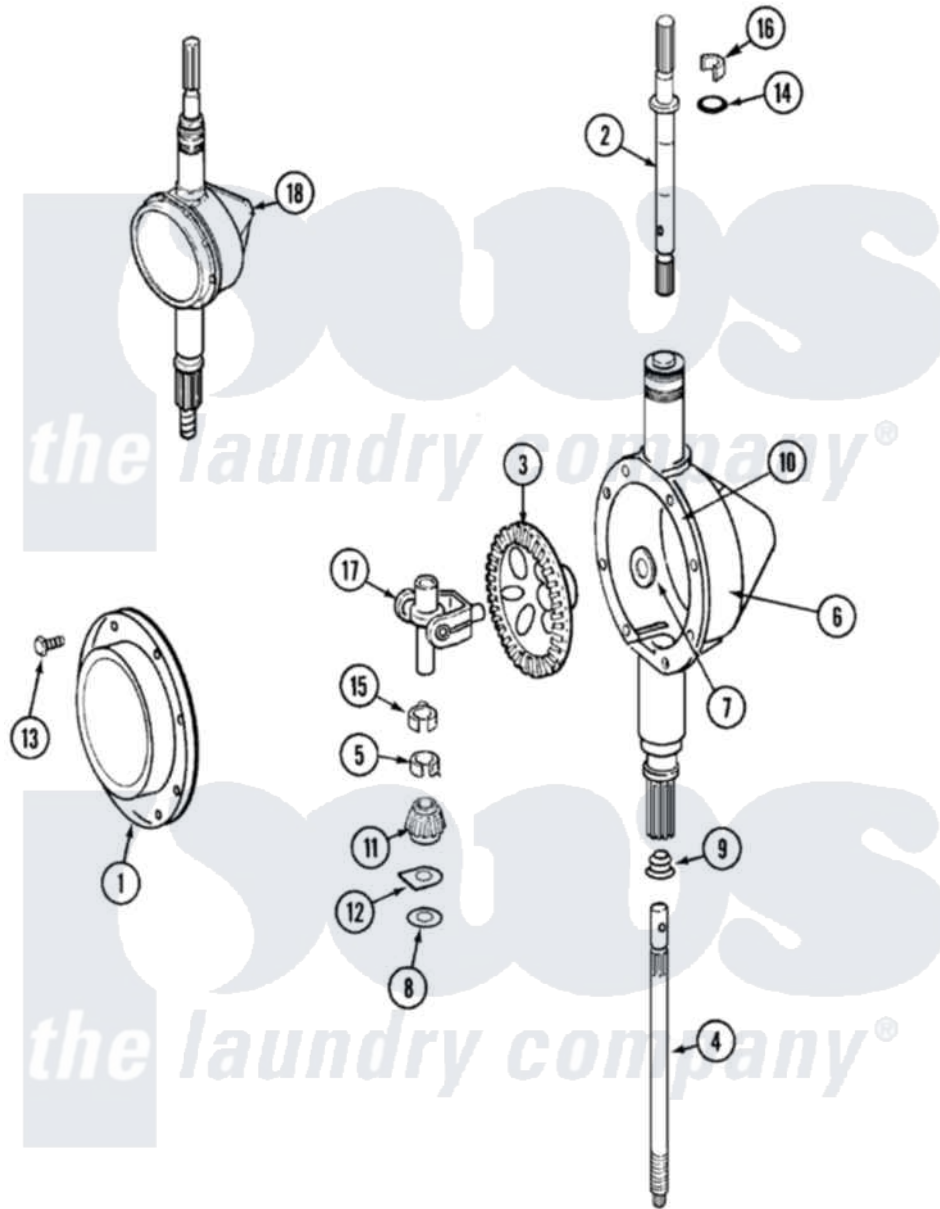

Maytag LAT2300AWW 07 - TRANSMISSION

Maytag [Residential Maytag LAT2300AWW Washer Parts](#) Parts Diagram 07 - TRANSMISSION
 Click on the part number to view part

Item	Original Part Number	Replaced By	Status	Part Description
2	22002415	6-2168983		Shaft- Agi
3	206713	6-2067130		Gear- Beve
4	12001450			Ctr Shaft W/Collar Andkeeper- Dp
5	22002353			Collar, Center Shaft
6	22002416	6-2300100		Assembly-
7	215394			Washer, Bevel Gear
8	211483	6-2114830		Washer- SP
9	206602	207843		Lip Seal Repair Kit
10	Y058700	675652		Adhesive
11	215401	W10221114		Pinion
12	215395			Plate, Clutch
13	215417		Not Available	SCREW, TRANSMISSION COVER
14	22002417			O-Ring AgitatOr Shaft
15	22002341			Collar, Lower Plastic Keeper
16	22002340			Collar, Agitator Shaft