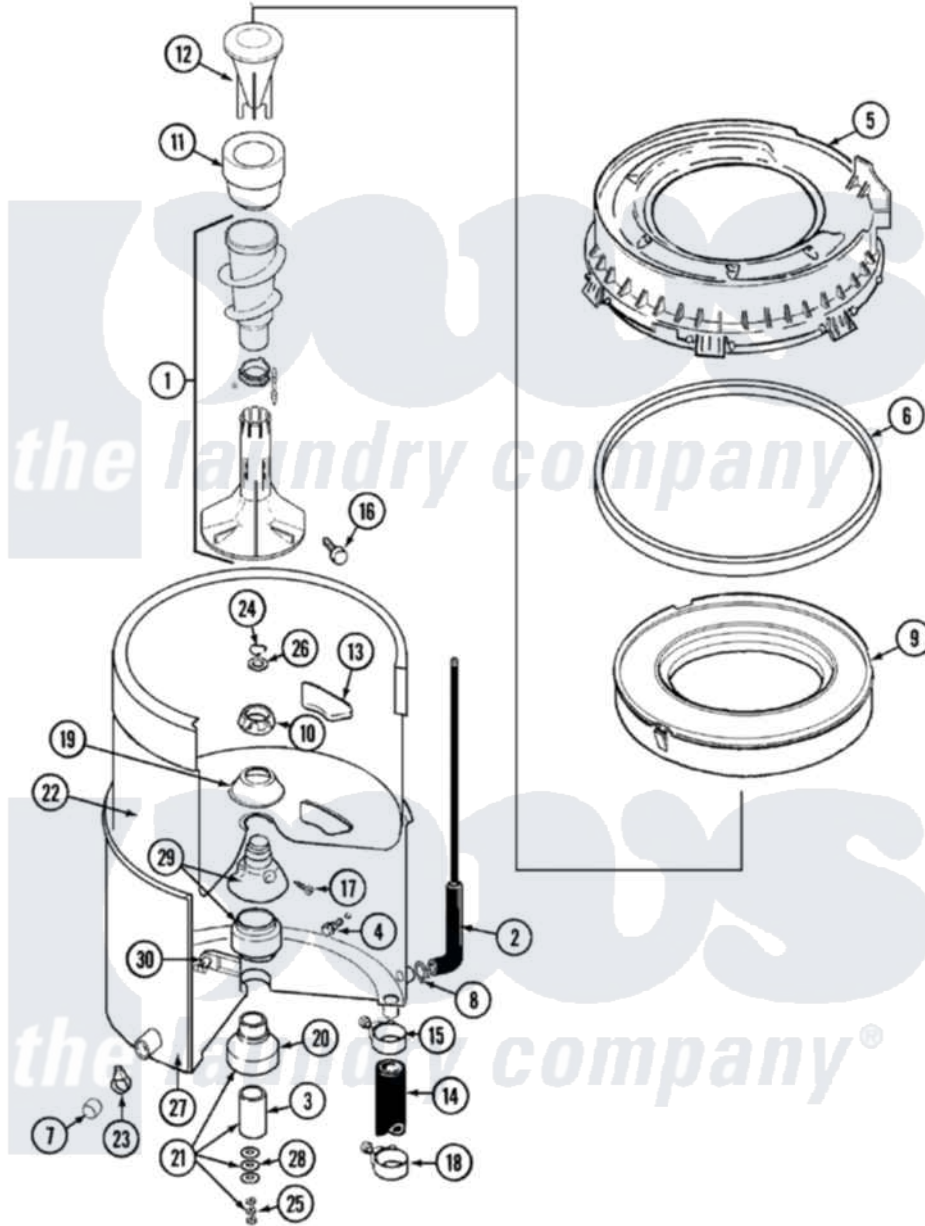

# Maytag LAT2300AWW 08 - TUB (LAT2200AAE)

Maytag Residential Maytag LAT2300AWW Washer Parts Parts Diagram 08 - TUB (LAT2200AAE)  
 Click on the part number to view part

Item	Original Part Number	Replaced By	Status	Part Description
2	22001036	<a href="#">22001619</a>		Tube, Water Level Switch
3	<a href="#">211130</a>			Bearing Liner, Tub Bearing
4	200744	<a href="#">W10175939</a>		Bolt
"	205254	<a href="#">W10175938</a>		Bolt
5	<a href="#">22001299</a>			Tub Cover And Gasket Assembly
6	Y22001201	<a href="#">22001007</a>		Gasket, Cover To Tub
7	<a href="#">214725</a>			Cap For Spout-Outer Tub
8	<a href="#">211641</a>			Clamp, 1-1/16"
9	<a href="#">22001142</a>			Ring, Balance
10	211047	<a href="#">6-2110472</a>		Nut- Clamp
11	22001805	<a href="#">21001905</a>		Dispenser, Fabric
12	22001806	<a href="#">21001905</a>		Dispenser, Fabric
13	<a href="#">207219</a>			Filter, Self-Cleaning
14	<a href="#">213045</a>			Hose, Outer Tub Part Not Used
15	22001640	<a href="#">285655</a>		Clamp, Hose

16	<a href="#">22001819</a>		Locking Screw And O Ring
17	<a href="#">22001423</a>		Set Screw, Mounting Stem
18	22001640	<a href="#">285655</a>	Clamp, Hose
19	<a href="#">211210</a>		Washer, Clamping Nut
20	200824	<a href="#">6-2040130</a>	Tub Bearin
21	204013	<a href="#">6-2040130</a>	Tub Bearin
22	<a href="#">22001139</a>		Tub, Inner
23	214739	<a href="#">596669</a>	Clamp, Manifold
24	<a href="#">Y015667</a>		Retaining Ring
25	<a href="#">Y054867</a>		Washer, Lock
26	<a href="#">Y015666</a>		Washer, Retaining -
27	22001114	Not Available	TUB, OUTER (EX. LARGE)
28	<a href="#">211100</a>		Washer, Outer Tub
29	22001648	<a href="#">6-2095720</a>	Mounting S
30	<a href="#">214434</a>		Spout, Deflector