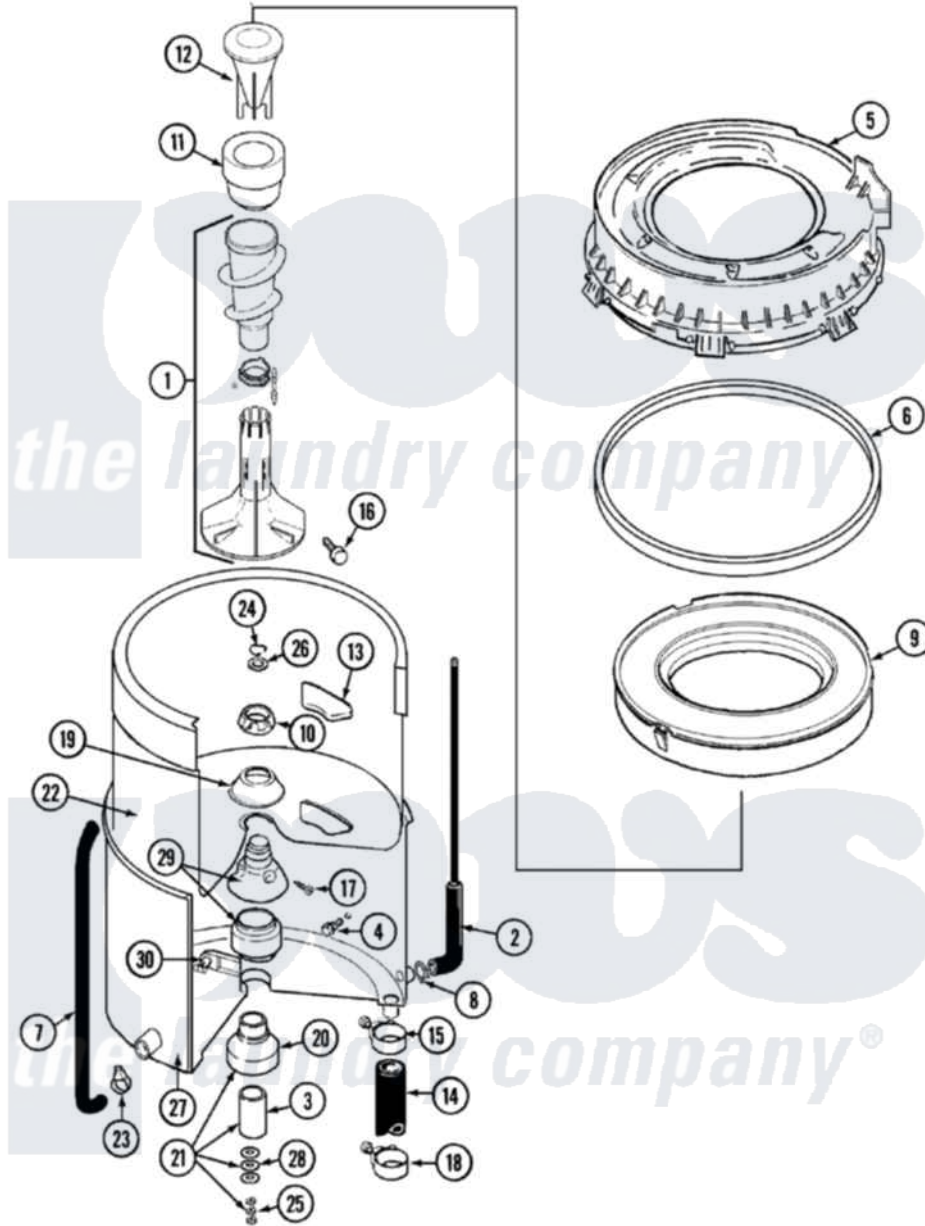

Maytag LAT2300AWW 09 - TUB (LAT2300AAE)

Maytag [Residential Maytag LAT2300AWW Washer Parts](#) Parts Diagram 09 - TUB (LAT2300AAE)
 Click on the part number to view part

Item	Original Part Number	Replaced By	Status	Part Description
2	22001036	22001619		Tube, Water Level Switch
3	211130			Bearing Liner, Tub Bearing
4	200744	W10175939		Bolt
"	205254	W10175938		Bolt
5	22001299			Tub Cover And Gasket Assembly
6	Y22001201	22001007		Gasket, Cover To Tub
7	22001320			Tube, Bleach
8	211641			Clamp, 1-1/16"
9	22001142			Ring, Balance
10	211047	6-2110472		Nut- Clamp
11	21001599	21001905		Dispenser, Fabric
12	22001806	21001905		Dispenser, Fabric
14	213045			Hose, Outer Tub Part Not Used
15	22001640	285655		Clamp, Hose
16	22001819			Locking Screw And O Ring

17	22001423		Set Screw, Mounting Stem
18	22001640	285655	Clamp, Hose
19	211210		Washer, Clamping Nut
20	200824	6-2040130	Tub Bearin
21	204013	6-2040130	Tub Bearin
22	22001139		Tub, Inner
23	22002509	596669	Clamp, Manifold
24	Y015667		Retaining Ring
25	Y054867		Washer, Lock
26	Y015666		Washer, Retaining -
27	22001114	Not Available	TUB, OUTER (EX. LARGE)
28	211100		Washer, Outer Tub
29	22001648	6-2095720	Mounting S
30	214434		Spout, Deflector