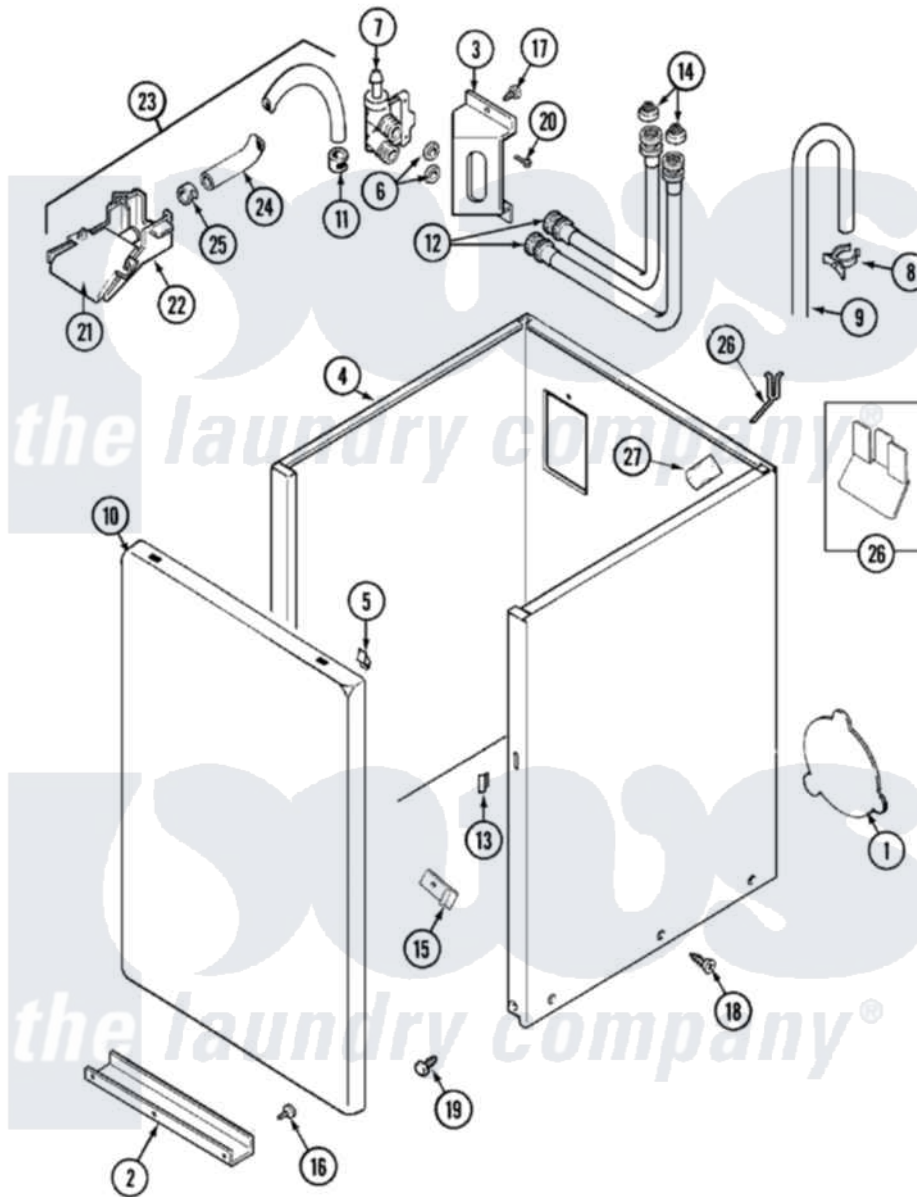

# Maytag LAT2301AAE 02 - CABINET

Maytag [Residential Maytag LAT2301AAE Washer Parts](#) Parts Diagram 02 - CABINET  
 Click on the part number to view part

Item	Original Part Number	Replaced By	Status	Part Description
1	<a href="#">22002924</a>			Plate, Access
"	211294	<a href="#">90767</a>		Screw, 8A X 3/8 HeX Washer Head Tapping
2	<a href="#">213846</a>			Guard, Belt
3	<a href="#">22002361</a>			Bracket, Water Valve
4	22002379	<a href="#">22004425</a>		Cabinet White Aspack
5	<a href="#">22001650</a>			Fastener, Spring
6	<a href="#">Y013783</a>			Washer, Inlet Hose
7	214337	<a href="#">96160</a>		Screen
"	<a href="#">22002360</a>			Valve, Water
8	22001815	<a href="#">22002765</a>		Clip, Hose
9	22002700	<a href="#">22003410</a>		Hose, Drain
10	22002366		Not Available	PANEL, FRONT (WHT)
"	<a href="#">22001817</a>			Sheet, Sound Damper
11	216169	<a href="#">596669</a>		Clamp, Manifold
12	35-0874	<a href="#">76313</a>		Hosefill
"	33-7891	<a href="#">89503</a>		Hose-Inlet

13	<a href="#">22002331</a>		Spacer, Front Panel
14	200961	<a href="#">12001413</a>	Strainer And Washer Kit
15	<a href="#">22002376</a>		Clip
"	22002925	<a href="#">3370225</a>	Screw
16	211294	<a href="#">90767</a>	Screw, 8A X 3/8 HeX Washer Head Tapping
17	<a href="#">22002372</a>		Screw
18	<a href="#">213007</a>		Xfor Cabinet See Cabinet, Back
19	22002378	<a href="#">27001200</a>	Screw
20	<a href="#">Y313561</a>		Screw----NA
21	<a href="#">22001187</a>		Injector
22	22002310	<a href="#">22001304</a>	Water Injector Assembly
23	<a href="#">22001304</a>		Water Injector Assembly
24	<a href="#">22001190</a>		Hose, Injector
25	216169	<a href="#">596669</a>	Clamp, Manifold
26	<a href="#">22001972</a>		Clip, Cabinet
27	<a href="#">22002377</a>		Clip, Retainer