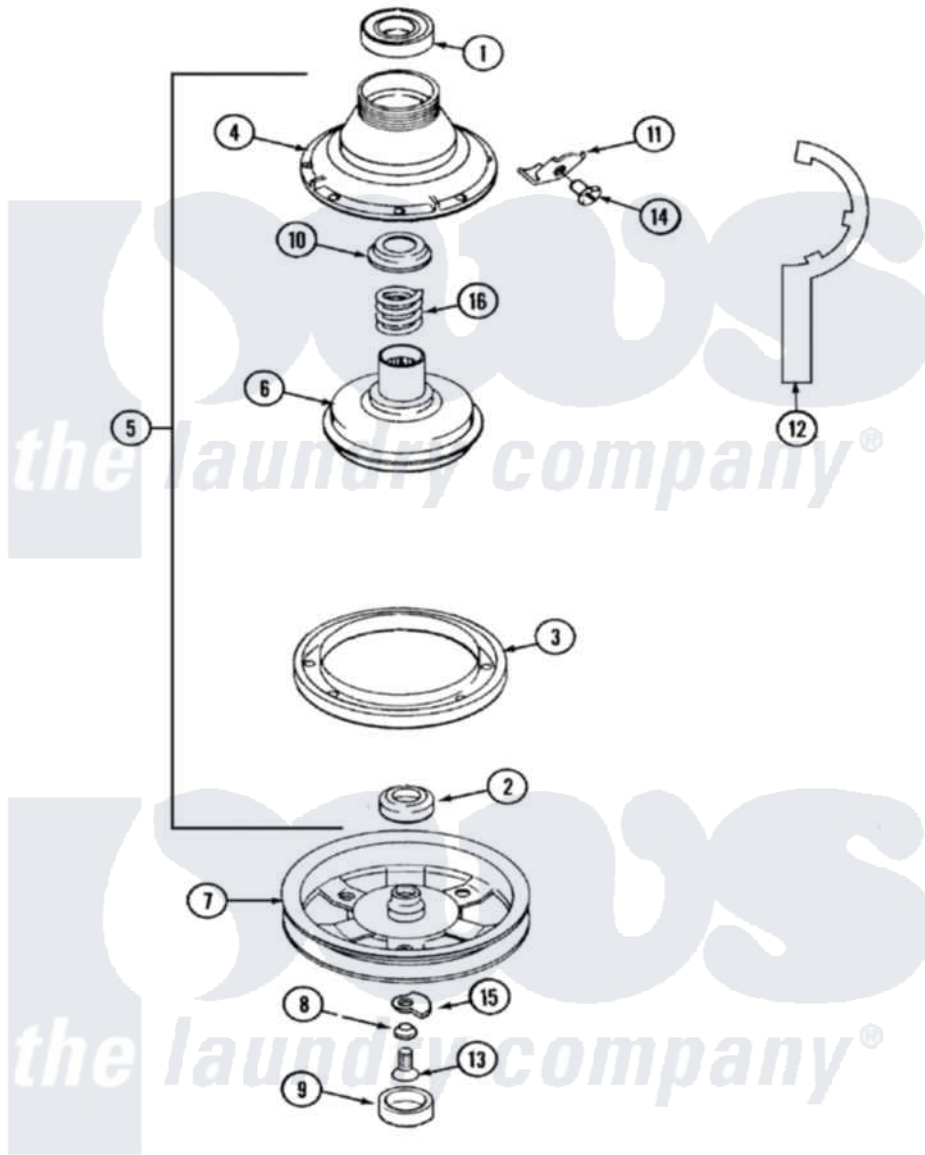

Maytag LAT2301AAE 03 - CLUTCH & BRAKE

Maytag [Residential Maytag LAT2301AAE Washer Parts](#) Parts Diagram 03 - CLUTCH & BRAKE
 Click on the part number to view part

Item	Original Part Number	Replaced By	Status	Part Description
1	Y200720	22003441		Bearing, Rear
2	200835			Bearing, Brake Rotor
3	22003890	6-2011900		Brake Asse
4	22003891	6-2011900		Brake Asse
5	201190	6-2011900		Brake Asse
6	201126	6-2011900		Brake Asse
7	22002431	6-2301550		Pulley Assembly
8	22003555			Washer, Stop Lug
9	22002428			Cover, Dust
10	211039	6-2011900		Brake Asse
11	213325			Clip, Retaining
12	Y038315	038315		Tool
13	211375	681582		Screw
14	213326			Bolt, Sems Retaining Clip
15	211089			Lug, Stop Pulley
16	211041	6-2011900		Brake Asse