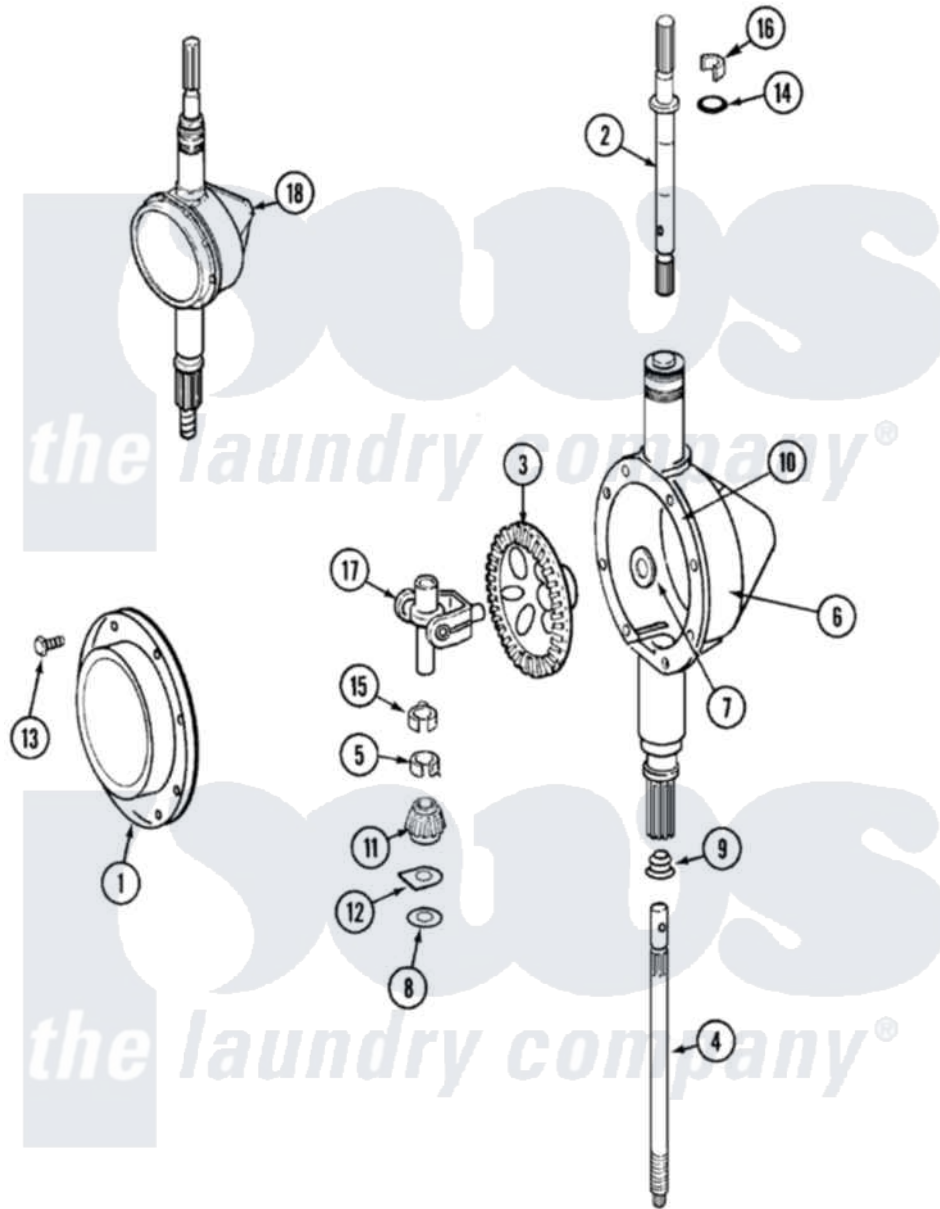

Maytag LAT2301AAE 07 - TRANSMISSION

Maytag Residential Maytag LAT2301AAE Washer Parts Parts Diagram 07 - TRANSMISSION
 Click on the part number to view part

Item	Original Part Number	Replaced By	Status	Part Description
1	206628			Cover, Transmission
2	22002415	6-2168983		Shaft- Agi
3	206713	6-2067130		Gear- Beve
4	12001450			Ctr Shaft W/Collar Andkeeper- Dp
5	22002353			Collar, Center Shaft
6	22002416	6-2300100		Assembly-
7	215394			Washer, Bevel Gear
8	211483	6-2114830		Washer- SP
9	206602	207843		Lip Seal Repair Kit
10	Y058700	675652		Adhesive
11	215401	W10221114		Pinion
12	215395			Plate, Clutch
13	215417		Not Available	SCREW, TRANSMISSION COVER
14	22002417			O-Ring AgitatOr Shaft
15	22002341			Collar, Lower Plastic Keeper

16	22002340		Collar, Agitator Shaft
17	206685	6-2066850	Yoke
18	22002126	6-2097750	Trans Dee