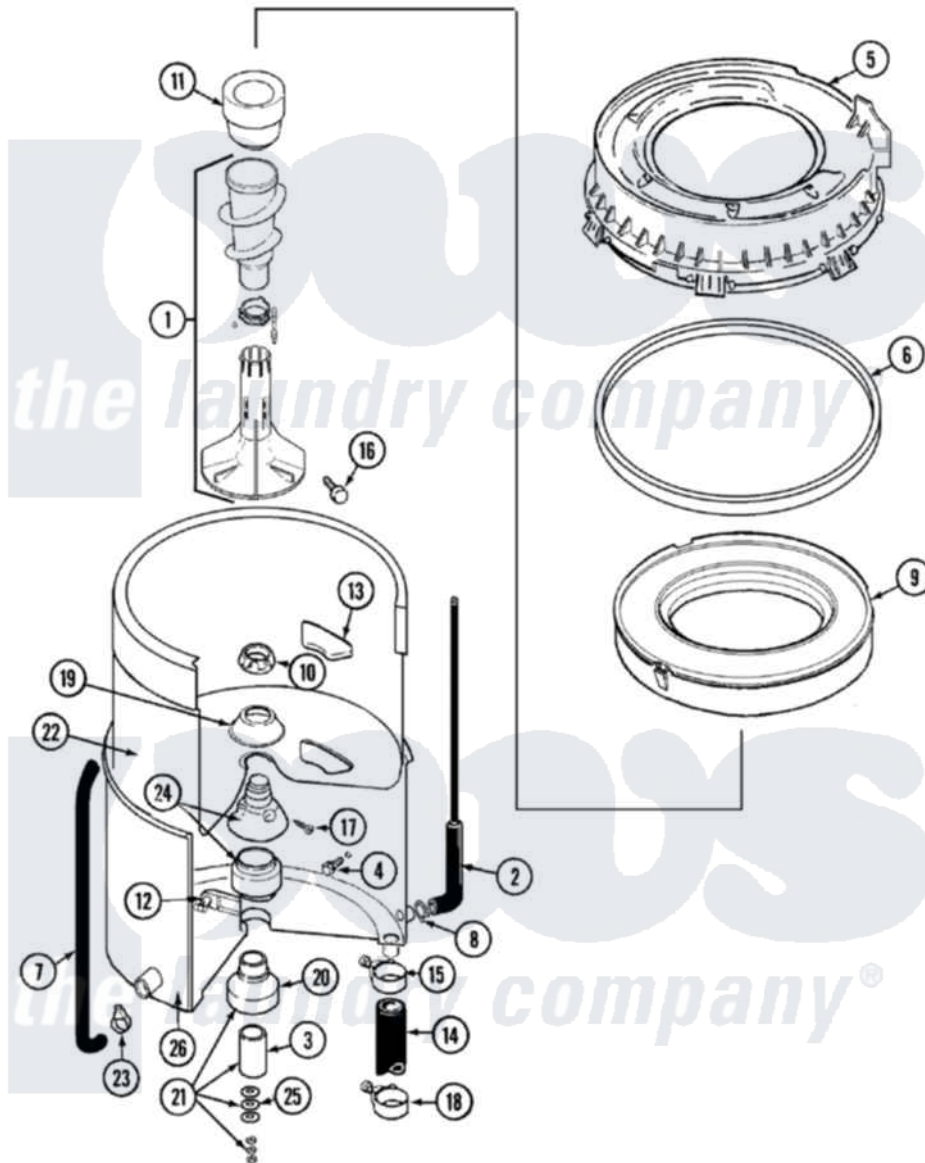

Maytag LAT2301AAE 08 - TUB

Maytag [Residential Maytag LAT2301AAE Washer Parts](#) Parts Diagram 08 - TUB
 Click on the part number to view part

Item	Original Part Number	Replaced By	Status	Part Description
1	22003436	22001821		Agitator Auger And Base Assembly
2	22001619			Tube, Water Level Switch
3	211130			Bearing Liner, Tub Bearing
4	200744	W10175939		Bolt
"	205254	W10175938		Bolt
5	22001299			Tub Cover And Gasket Assembly
6	Y22001201	22001007		Gasket, Cover To Tub
7	22001320			Tube, Bleach
8	22003295	285655		Clamp, Hose
9	22001142			Ring, Balance
10	211047	6-2110472		Nut- Clamp
11	21001599	21001905		Dispenser, Fabric
12	214434			Spout, Deflector
14	213045			Hose, Outer Tub Part Not Used

15	22001640	285655	Clamp, Hose
16	22001819		Locking Screw And O Ring
17	22001423		Set Screw, Mounting Stem
18	22001640	285655	Clamp, Hose
19	211210		Washer, Clamping Nut
20	200824	6-2040130	Tub Bearin
21	204013	6-2040130	Tub Bearin
22	22001139		Tub, Inner
23	22002509	596669	Clamp, Manifold
24	22001648	6-2095720	Mounting S
25	211100		Washer, Outer Tub
26	22001114	Not Available	TUB, OUTER (EX. LARGE)