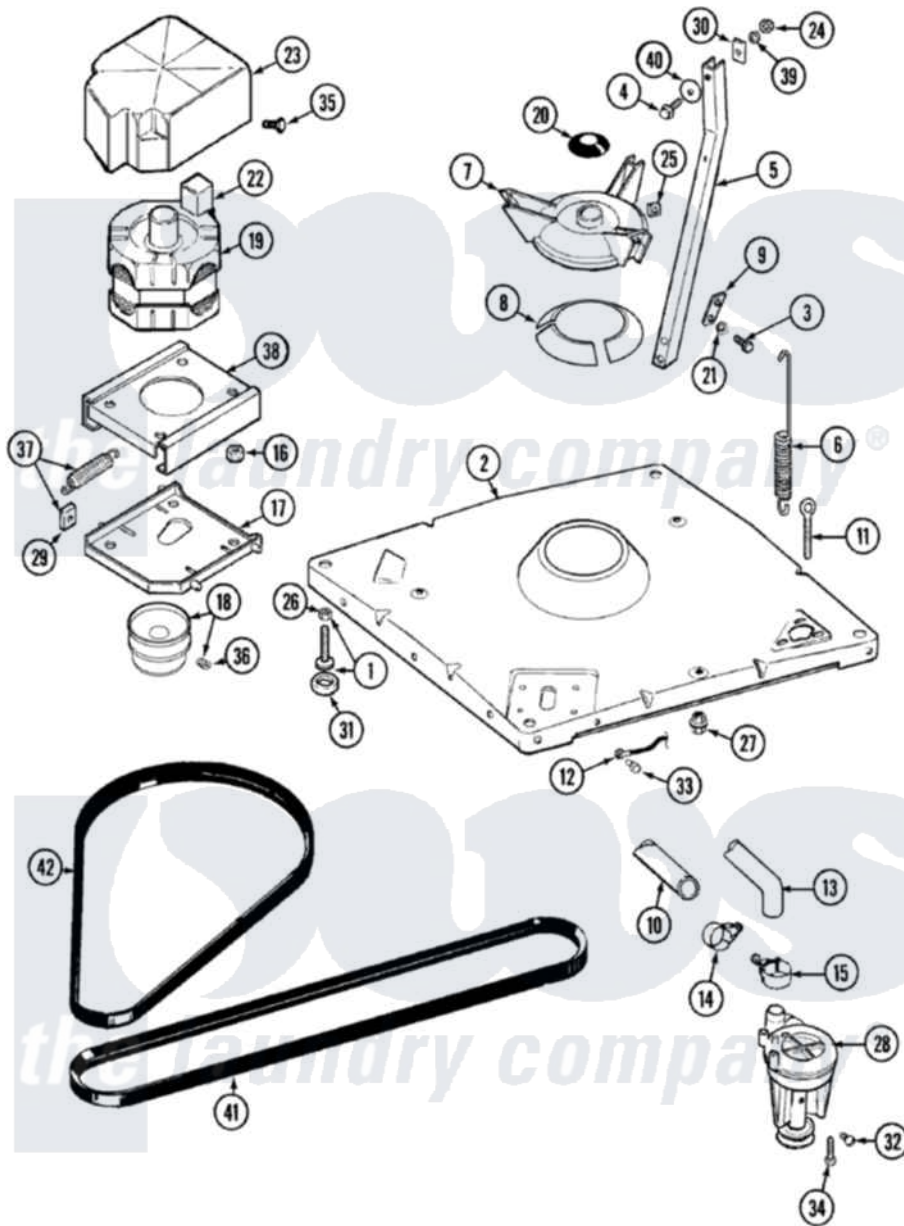

Maytag LAT2500AAE 01 - BASE

Maytag Residential Maytag LAT2500AAE Washer Parts Parts Diagram 01 - BASE
 Click on the part number to view part

Item	Original Part Number	Replaced By	Status	Part Description
1	Y302699	22003428		Leg, Adjustable
2	22001172	22002150		Base
3	Y015627			Screw- Hex
4	200744	W10175939		Bolt
"	205254	W10175938		Bolt
5	213053			Brace, Tub Part Not Used
6	22001300			Spring, Centering
7	203725			Damper W/Bolt And Clip
8	203956			Damper Pad Kit
9	213073			Washer, Double Brace
10	22002700	22003410		Hose, Drain
11	216416			Bolt, Eye/Centering Spring
12	901220			Ground Wire
13	213045			Hose, Outer Tub Part Not Used
14	22001820	285655		Clamp, Hose
15	22001640	285655		Clamp, Hose

16	Y311426	3400029	Nut, Adapter Plate
17	22001301		Mount, Motor Lower-Assembly
18	200816	6-2008160	Pulley- MO
19	201807	12002353	Motor-Drve
20	22001586		Deflector, Water
21	911852	486009	Lockwasher
22	206504		Motor External Start Switch
23	215098		Shield, Motor
24	Y052734		Nut, Carrage Bolts And Bracket
25	Y052785		Nut, Brace To Damper
26	210385		Lock Nut For Adjustable Leg
27	211949		Nut, Adjustment Eyebolt
28	202203	6-2022030	Pump As Pa
29	204998	205000	Roller And Spring Kit 4+Spr
30	212979	Not Available	WASHER, TUB BRACE
31	210684		Foot, Adjustable Leg
32	211880		Screw, HeX Head No.10 X 1/2 Inc
33	Y705026	3370225	Screw
34	211880		Screw, HeX Head No.10 X 1/2 Inc
35	213121	3400111	Screw, 12-14 X 5/8
36	Y053241		Set Screw, Motor Pulley
37	205000		Roller And Spring Kit 4+Spr
38	214956		Motor Mount Assembly
39	Y054867		Washer, Lock
40	211100		Washer, Outer Tub
41	211124		Part Not Used
42	211125		V Belt, Drive Pulley