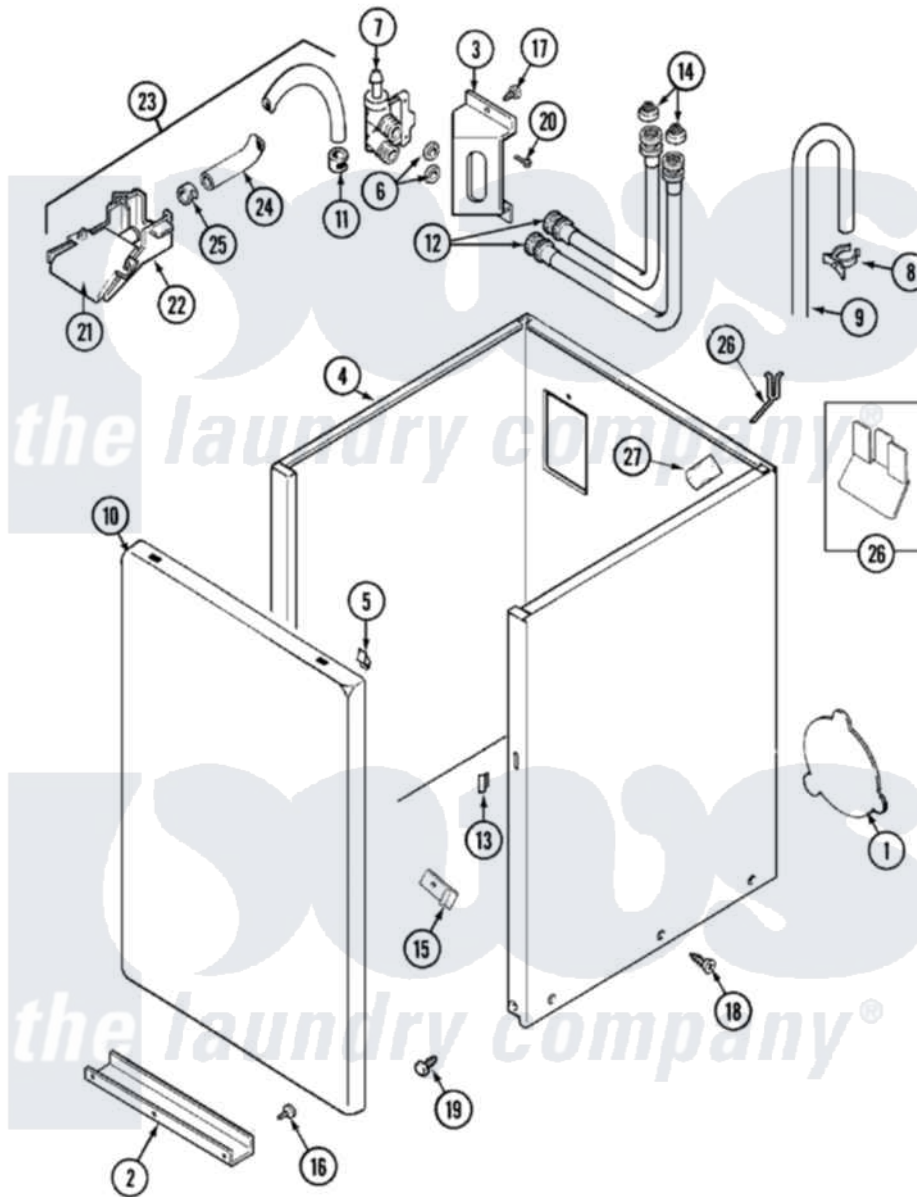

Maytag LAT2500AAE 02 - CABINET

Maytag [Residential Maytag LAT2500AAE Washer Parts](#) Parts Diagram 02 - CABINET
 Click on the part number to view part

Item	Original Part Number	Replaced By	Status	Part Description
1	211294	90767		Screw, 8A X 3/8 HeX Washer Head Tapping
"	211878		Not Available	PLATE, ACCESS
"	22002924			Plate, Access
2	213846			Guard, Belt
3	22003217	3370225		Screw
"	22002361			Bracket, Water Valve
4	22002379	22004425		Cabinet White Aspck
5	22001650			Fastener, Spring
6	Y013783			Washer, Inlet Hose
7	214337	96160		Screen
"	22002360			Valve, Water
8	22001815	22002765		Clip, Hose
9	22002700	22003410		Hose, Drain
10	22002366		Not Available	PANEL, FRONT (WHT)
"	22001817			Sheet, Sound Damper
11	216169	596669		Clamp, Manifold

12	35-3401		Inlet Hose Assembly
"	33-7891	89503	Hose-Inlet
13	214376	22002331	Spacer, Front Panel
14	200961	12001413	Strainer And Washer Kit
15	22001995		Screw Note: Screw, Tumbler Front And Shroud
"	22002376		Clip
16	211294	90767	Screw, 8A X 3/8 HeX Washer Head Tapping
17	22002372		Screw
18	213007		Xfor Cabinet See Cabinet, Back
19	22002378	27001200	Screw
20	Y313561		Screw---NA
21	22001187		Injector
22	22001186		Injector
23	22001304		Water Injector Assembly
24	22001190		Hose, Injector
25	216169	596669	Clamp, Manifold
26	22001972		Clip, Cabinet
27	22002377		Clip, Retainer