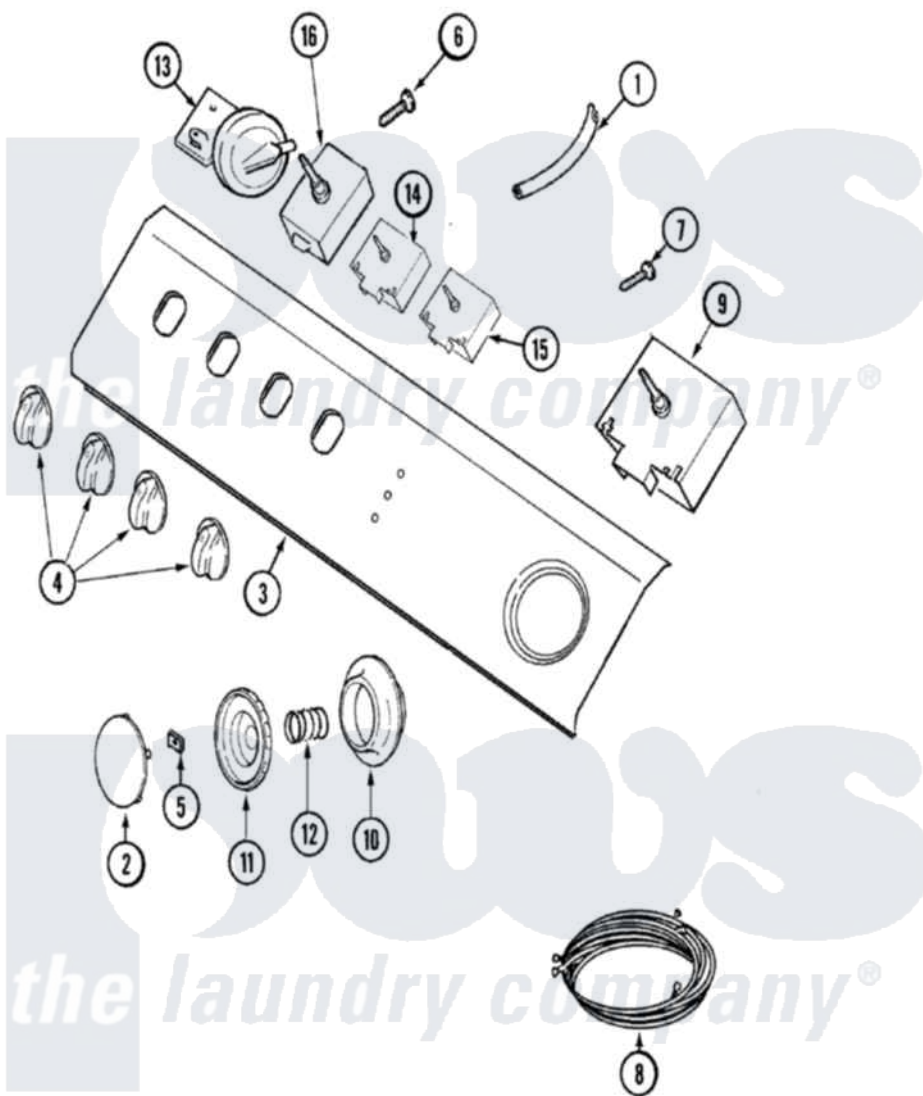

Maytag LAT2500AAE 04 - CONTROL PANEL

Maytag [Residential Maytag LAT2500AAE Washer Parts](#) Parts Diagram 04 - CONTROL PANEL
 Click on the part number to view part

Item	Original Part Number	Replaced By	Status	Part Description
1	22001036	22001619		Tube, Water Level Switch
2	22001664			Timer Knob Insert/Cap
3	22003303		Not Available	PANEL, CONTROL (WHT)
4	22001663			Knob, Selector Switch
5	211605			Bezel, Timer Dial
6	22001662	8534058		Screw
7	22001661	3400094		Screw, 10-32 X 3/8
8	22002412			Wire Harness, Main
9	22002411	22003363		Timer
"	22003363			Timer
10	22001660			Dial Skirt - White
11	22001659			Timer Knob - Grey
12	211065			Spring, Index Wheel
13	22001776			Inf Level Rot Pressure Switch
14	22001794			Switch, Rotary
16	22001825			Temperature Switch - Rotary