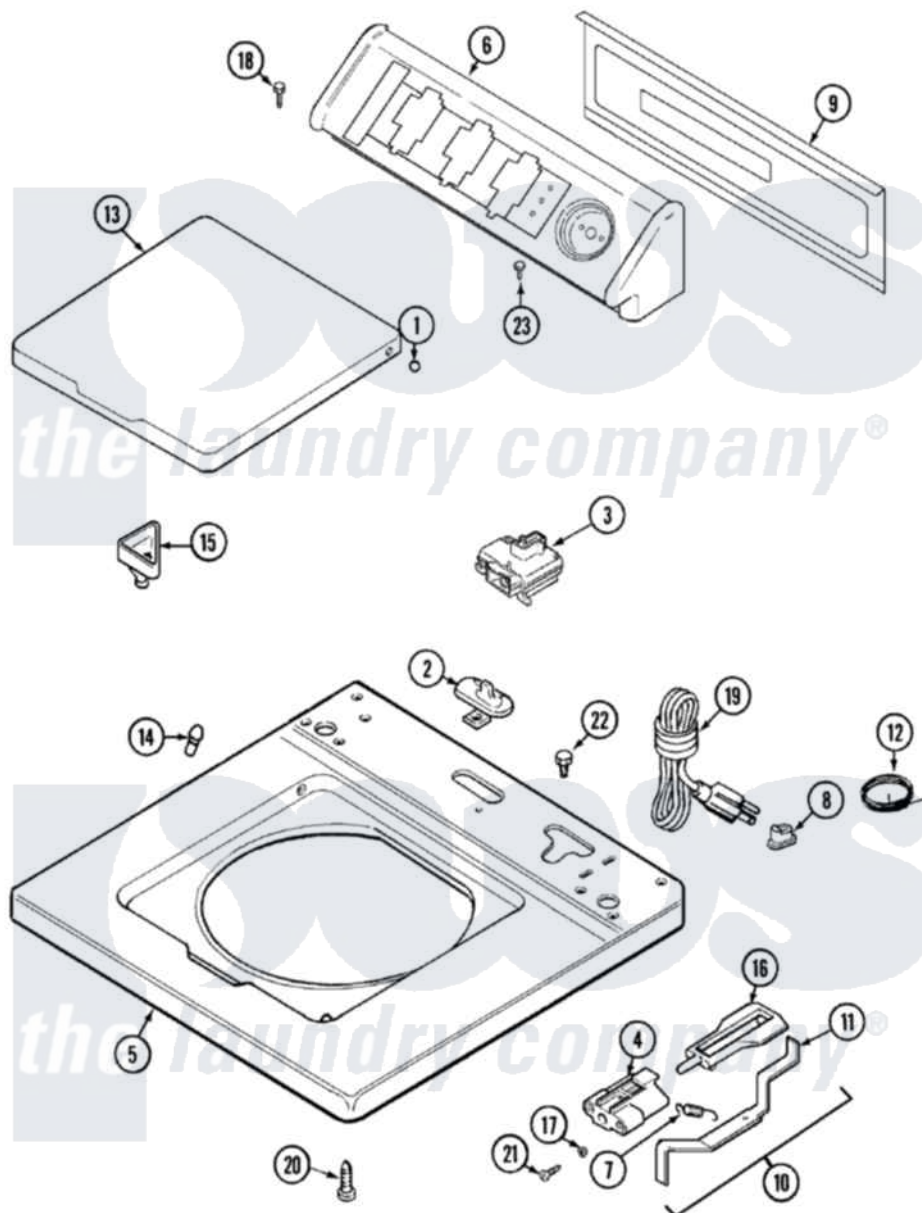

Maytag LAT2500AAE 05 - TOP

Maytag [Residential Maytag LAT2500AAE Washer Parts](#) Parts Diagram 05 - TOP
 Click on the part number to view part

Item	Original Part Number	Replaced By	Status	Part Description
1	211726			Hinge, Ball Lid
2	22001298			Cap, Top Cover
"	207159	489355		Screw, 8 X 1/2
3	22003440	12001908		Switch-Lid
4	22002135			Bracket, Unbalance
5	22001781	22002145		Cover Assembly, Top
6	22001670			Console
7	213720			Spring, Lid Switch
8	211881			Grommet, Cord Part Not Used-Gas Models Only
9	216423	3370225		Screw
"	22001662	8534058		Screw
"	22001814			Back Panel, Console
10	22001969			Unbalance Lever Assembly
11	22001968			Lever, Unbalance
12	22001654			Wire, Ground
"	Y705026	3370225		Screw

13	22001674	22001893	Lid
14	212716		Bumper, Lid
15	22001006		Cup, Bleach
16	216255		Plunger, Lid Switch
17	211500		Washer, Bracket To Top Cover
18	216423	3370225	Screw
19	22003027	22003062	Cord, Power
20	22001402	214354	Screw, Top Cover To Cabnt.
21	22001600	25-7809	Screw, No.6-20 1/2 Flthd Torx
22	Y705026	3370225	Screw
23	216423	3370225	Screw