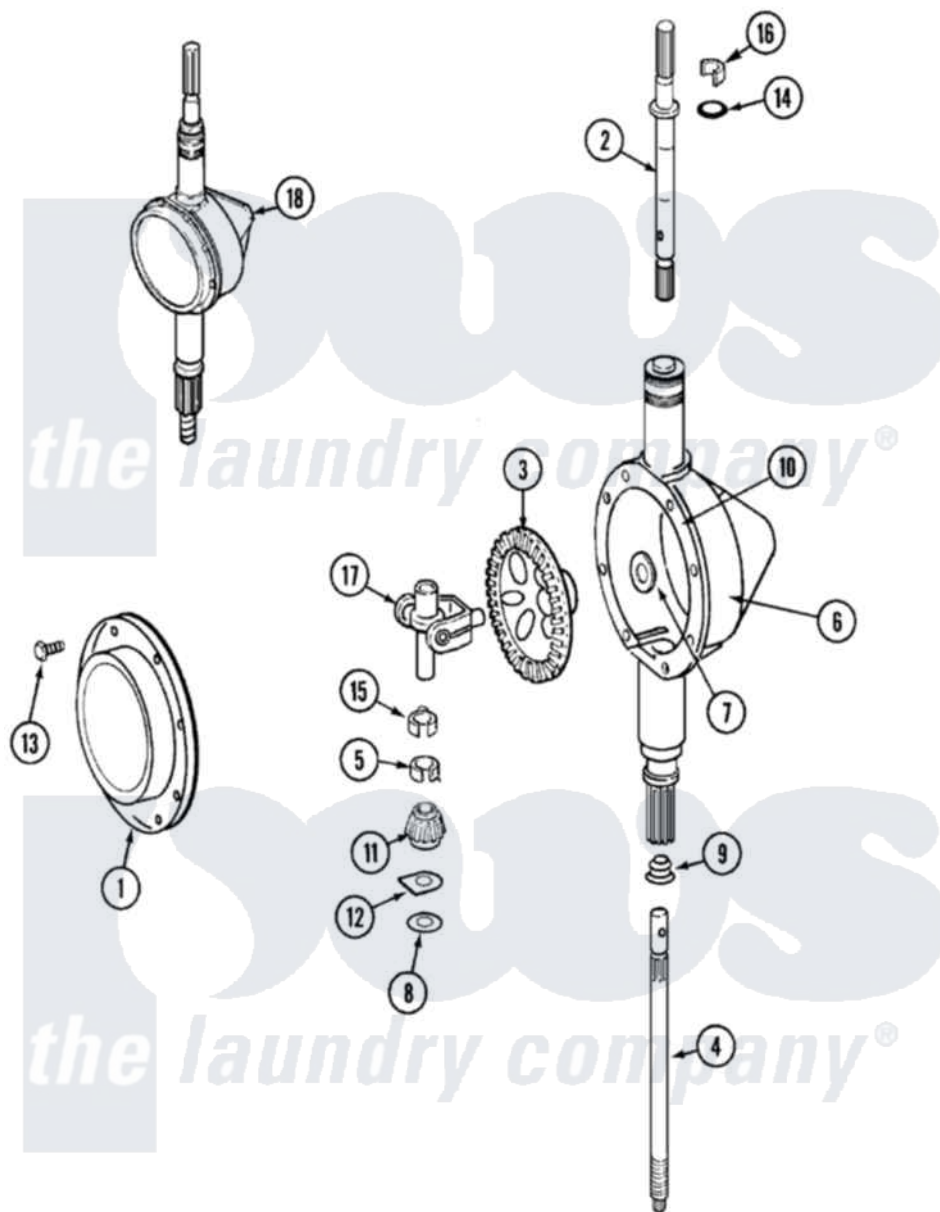

Maytag LAT2500AAE 06 - TRANSMISSION

Maytag Residential Maytag LAT2500AAE Washer Parts Parts Diagram 06 - TRANSMISSION
 Click on the part number to view part

Item	Original Part Number	Replaced By	Status	Part Description
1	206628			Cover, Transmission
2	22002415	6-2168983		Shaft- Agi
3	206713	6-2067130		Gear- Beve
4	12001450			Ctr Shaft W/Collar Andkeeper- Dp
5	22002353			Collar, Center Shaft
6	22002416	6-2300100		Assembly-
7	215394			Washer, Bevel Gear
8	211483	6-2114830		Washer- SP
9	206602	207843		Lip Seal Repair Kit
10	Y058700	675652		Adhesive
11	215401	W10221114		Pinion
12	215395			Plate, Clutch
13	215417		Not Available	SCREW, TRANSMISSION COVER
14	22002417			O-Ring AgitatOr Shaft
15	22002341			Collar, Lower Plastic Keeper

16	22002340		Collar, Agitator Shaft
17	206685	6-2066850	Yoke
18	22002126	6-2097750	Trans Dee