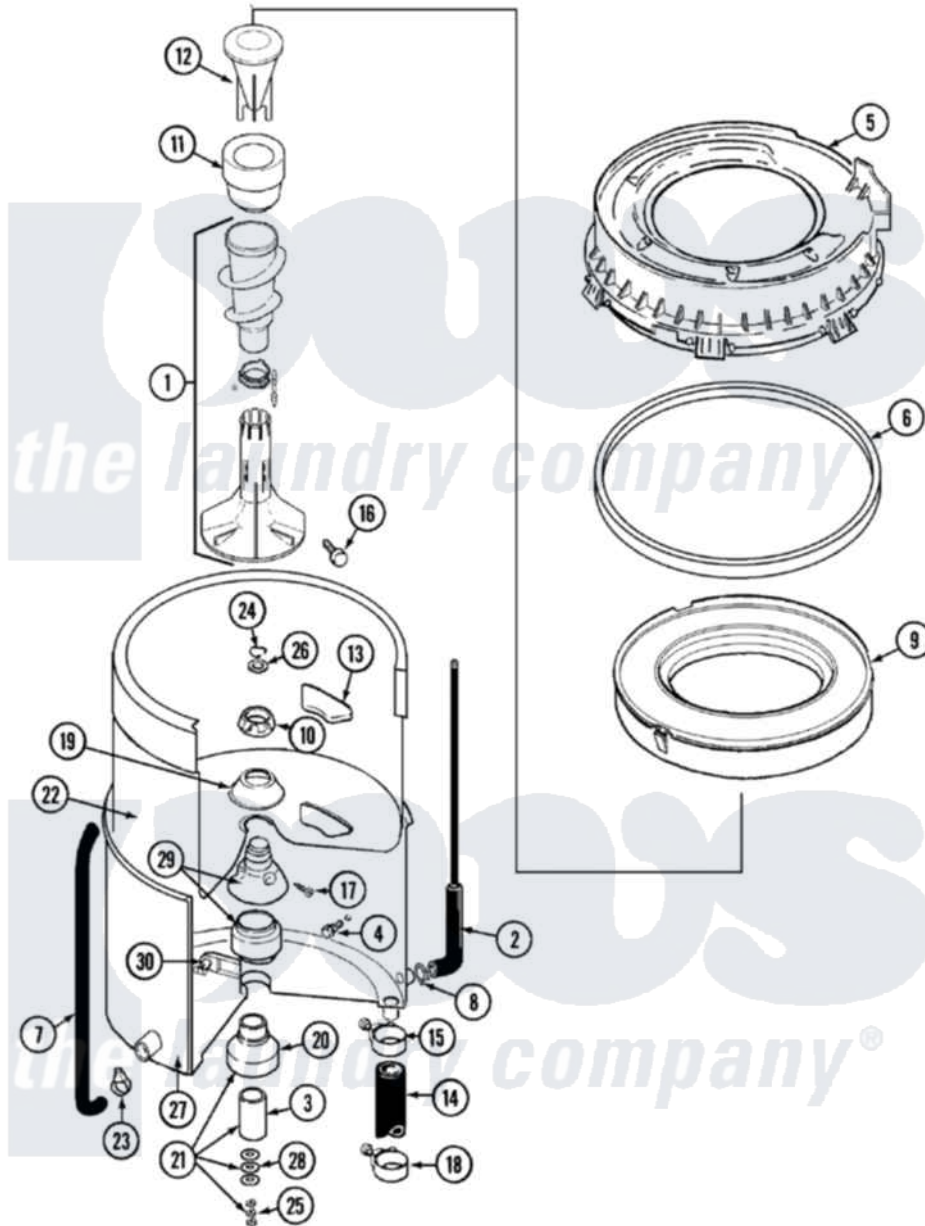

# Maytag LAT2500AAE 07 - TUB

Maytag [Residential Maytag LAT2500AAE Washer Parts](#) Parts Diagram 07 - TUB  
 Click on the part number to view part

Item	Original Part Number	Replaced By	Status	Part Description
1	22003455		Not Available	AGITATOR/AUGER(NON LOAD ASPK)
2	22001036	<a href="#">22001619</a>		Tube, Water Level Switch
3	<a href="#">211130</a>			Bearing Liner, Tub Bearing
4	200744	<a href="#">W10175939</a>		Bolt
"	205254	<a href="#">W10175938</a>		Bolt
5	<a href="#">22001299</a>			Tub Cover And Gasket Assembly
6	Y22001201	<a href="#">22001007</a>		Gasket, Cover To Tub
7	<a href="#">22001320</a>			Tube, Bleach
8	<a href="#">211641</a>			Clamp, 1-1/16"
9	<a href="#">22001142</a>			Ring, Balance
10	211047	<a href="#">6-2110472</a>		Nut- Clamp
11	22001805	<a href="#">21001905</a>		Dispenser, Fabric
12	21001599	<a href="#">21001905</a>		Dispenser, Fabric
13	<a href="#">207219</a>			Filter, Self-Cleaning
14	<a href="#">213045</a>			Hose, Outer Tub Part Not

14	<a href="#">213043</a>		Used
15	22001640	<a href="#">285655</a>	Clamp, Hose
16	<a href="#">22001819</a>		L0cking Screw And O Ring
17	<a href="#">22001423</a>		Set Screw, Mounting Stem
18	22001640	<a href="#">285655</a>	Clamp, Hose
19	<a href="#">211210</a>		Washer, Clamping Nut
20	200824	<a href="#">6-2040130</a>	Tub Bearin
21	204013	<a href="#">6-2040130</a>	Tub Bearin
22	<a href="#">22001139</a>		Tub, Inner
23	22002509	<a href="#">596669</a>	Clamp, Manifold
24	<a href="#">Y015667</a>		Retaining Ring
25	<a href="#">Y054867</a>		Washer, Lock
26	<a href="#">Y015666</a>		Washer, Retaining -
27	22001114	Not Available	TUB, OUTER (EX. LARGE)
28	<a href="#">211100</a>		Washer, Outer Tub
29	22001648	<a href="#">6-2095720</a>	Mounting S
30	<a href="#">214434</a>		Spout, Deflector