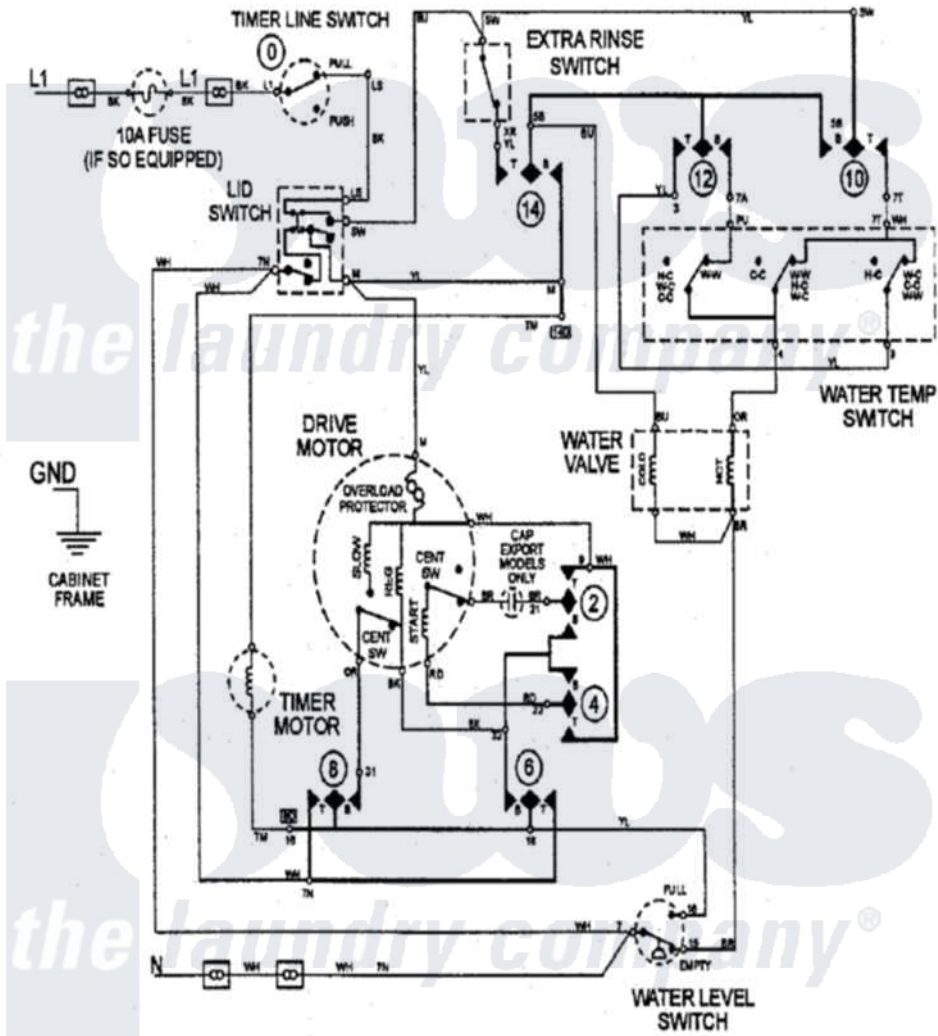

# Maytag LAT2500AAE 08 - WIRING INFORMATION

Maytag Residential Maytag LAT2500AAE Washer Parts Parts Diagram 08 - WIRING INFORMATION  
 Click on the part number to view part

Item	Original Part Number	Replaced By	Status	Part Description
NI	15002690		Not Available	WIRING INFORMATION