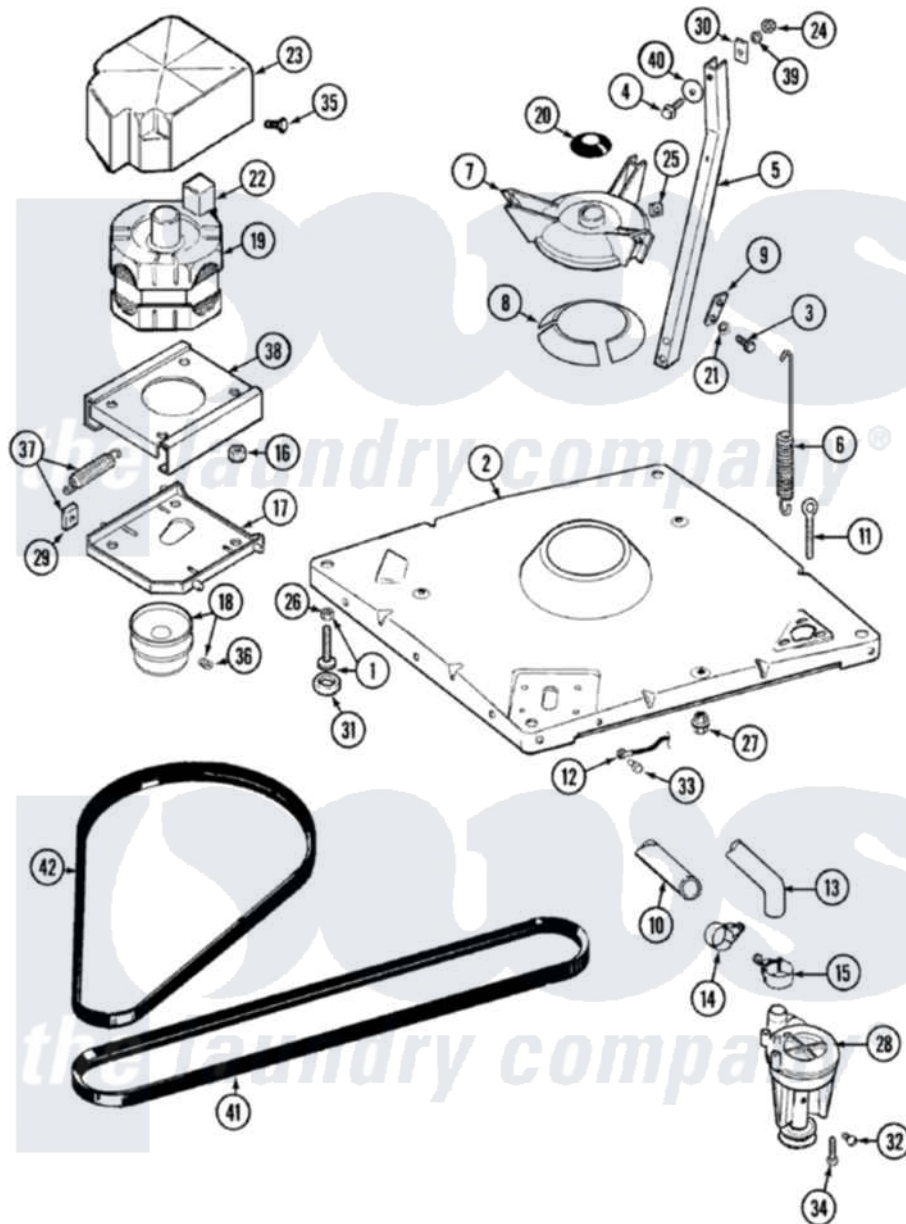

# Maytag LAT2600AAE 01 - BASE

Maytag Residential Maytag LAT2600AAE Washer Parts Parts Diagram 01 - BASE  
 Click on the part number to view part

Item	Original Part Number	Replaced By	Status	Part Description
1	<a href="#">22003428</a>			Leg, Adjustable
2	<a href="#">22003887</a>			Base
3	<a href="#">Y015627</a>			Screw- Hex
4	200744	<a href="#">W10175939</a>		Bolt
"	205254	<a href="#">W10175938</a>		Bolt
5	<a href="#">213053</a>			Brace, Tub Part Not Used
6	<a href="#">22001300</a>			Spring, Centering
7	<a href="#">203725</a>			Damper W/Bolt And Clip
8	<a href="#">203956</a>			Damper Pad Kit
9	<a href="#">213073</a>			Washer, Double Brace
10	22002700	<a href="#">22003410</a>		Hose, Drain
11	<a href="#">216416</a>			Bolt, Eye/Centering Spring
12	<a href="#">901220</a>			Ground Wire
13	<a href="#">213045</a>			Hose, Outer Tub Part Not Used
14	22001640	<a href="#">285655</a>		Clamp, Hose
15	22001640	<a href="#">285655</a>		Clamp, Hose