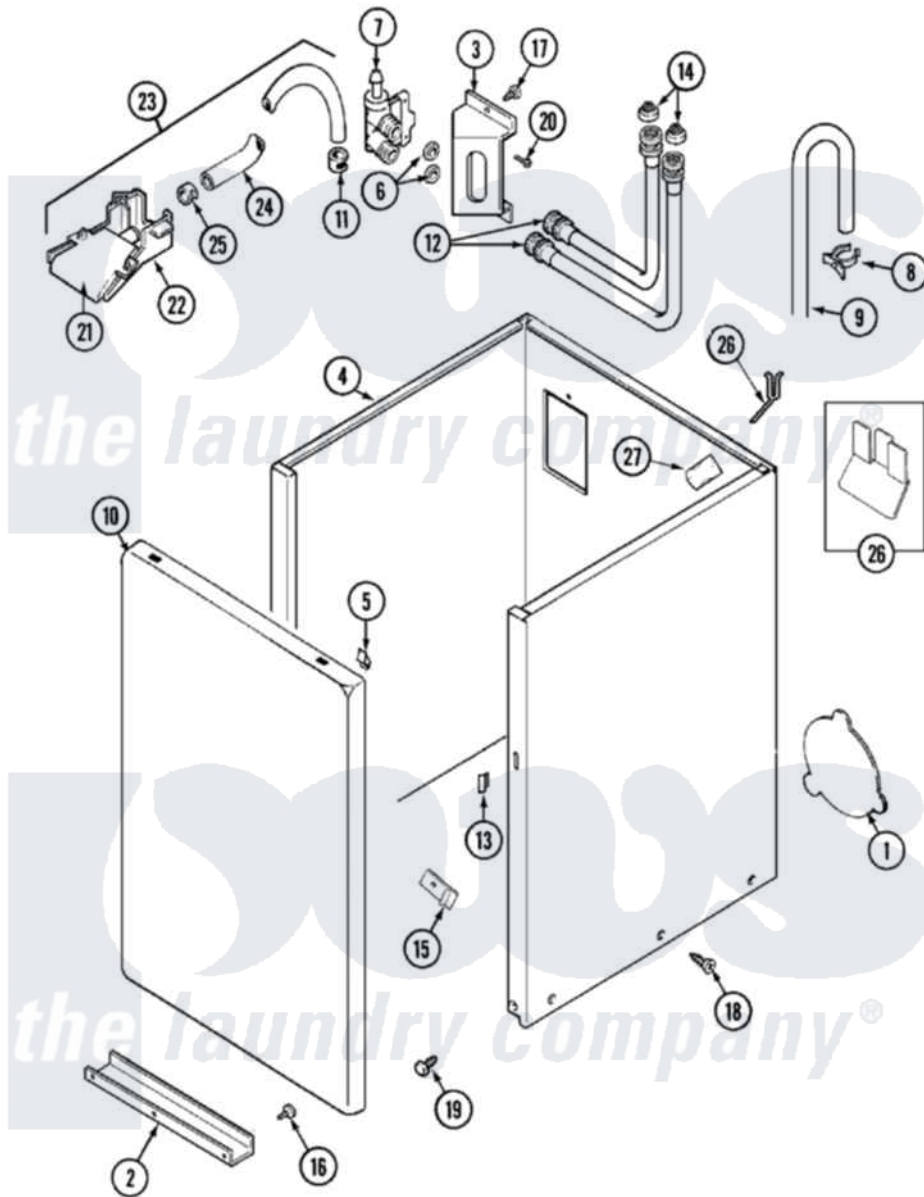

Maytag LAT2600AAE 02 - CABINET

Maytag [Residential Maytag LAT2600AAE Washer Parts](#) Parts Diagram 02 - CABINET
 Click on the part number to view part

Item	Original Part Number	Replaced By	Status	Part Description
1	22002924			Plate, Access
"	211294	90767		Screw, 8A X 3/8 HeX Washer Head Tapping
2	213846			Guard, Belt
3	22002361			Bracket, Water Valve
4	22002379	22004425		Cabinet White Aspack
5	22001650			Fastener, Spring
6	Y013783			Washer, Inlet Hose
7	214337	96160		Screen
"	22002360			Valve, Water
8	22001815	22002765		Clip, Hose
9	22002700	22003410		Hose, Drain
10	22002366		Not Available	PANEL, FRONT (WHT)
"	22001817			Sheet, Sound Damper
11	216169	596669		Clamp, Manifold
12	35-0874	76313		Hosefill
"	33-7891	89503		Hose-Inlet

13	22002331		Spacer, Front Panel
14	200961	12001413	Strainer And Washer Kit
15	22002376		Clip
"	22002925	3370225	Screw
16	211294	90767	Screw, 8A X 3/8 HeX Washer Head Tapping
17	22002372		Screw
18	213007		Xfor Cabinet See Cabinet, Back
19	22002378	27001200	Screw
20	Y313561		Screw----NA
21	22001187		Injector
22	22002310	22001304	Water Injector Assembly
23	22001304		Water Injector Assembly
24	22001190		Hose, Injector
25	216169	596669	Clamp, Manifold
26	22001972		Clip, Cabinet
27	22002377		Clip, Retainer