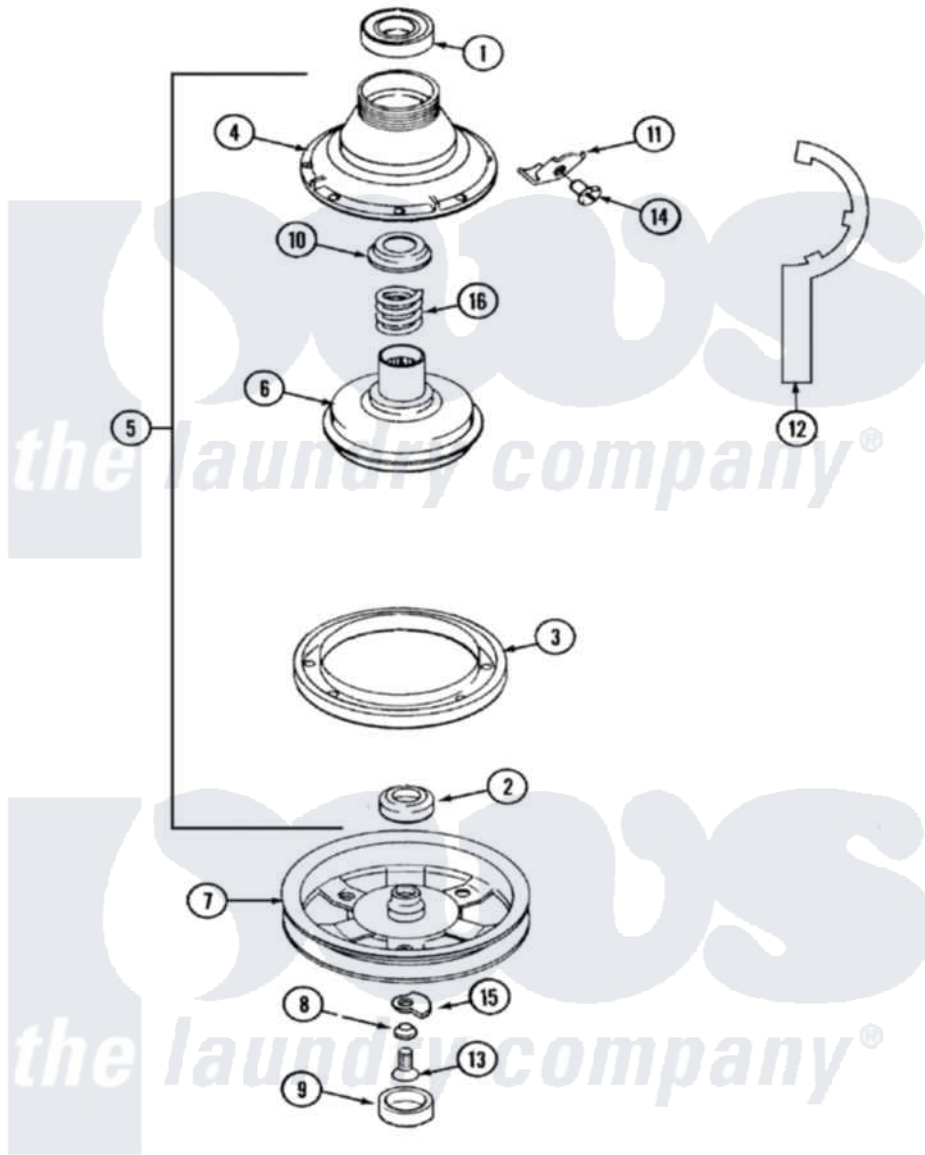

Maytag LAT2600AAE 03 - CLUTCH & BRAKE

Maytag [Residential Maytag LAT2600AAE Washer Parts](#) Parts Diagram 03 - CLUTCH & BRAKE
 Click on the part number to view part

Item	Original Part Number	Replaced By	Status	Part Description
1	Y200720	22003441		Bearing, Rear
2	200835			Bearing, Brake Rotor
3	22003890	6-2011900		Brake Asse
4	22003891	6-2011900		Brake Asse
5	201190	6-2011900		Brake Asse
6	201126	6-2011900		Brake Asse
7	22002431	6-2301550		Pulley Assembly
8	22003555			Washer, Stop Lug
9	22002428			Cover, Dust
10	211039	6-2011900		Brake Asse
11	213325			Clip, Retaining
12	Y038315	038315		Tool
13	211375	681582		Screw
14	213326			Bolt, Sems Retaining Clip
15	211089			Lug, Stop Pulley
16	211041	6-2011900		Brake Asse