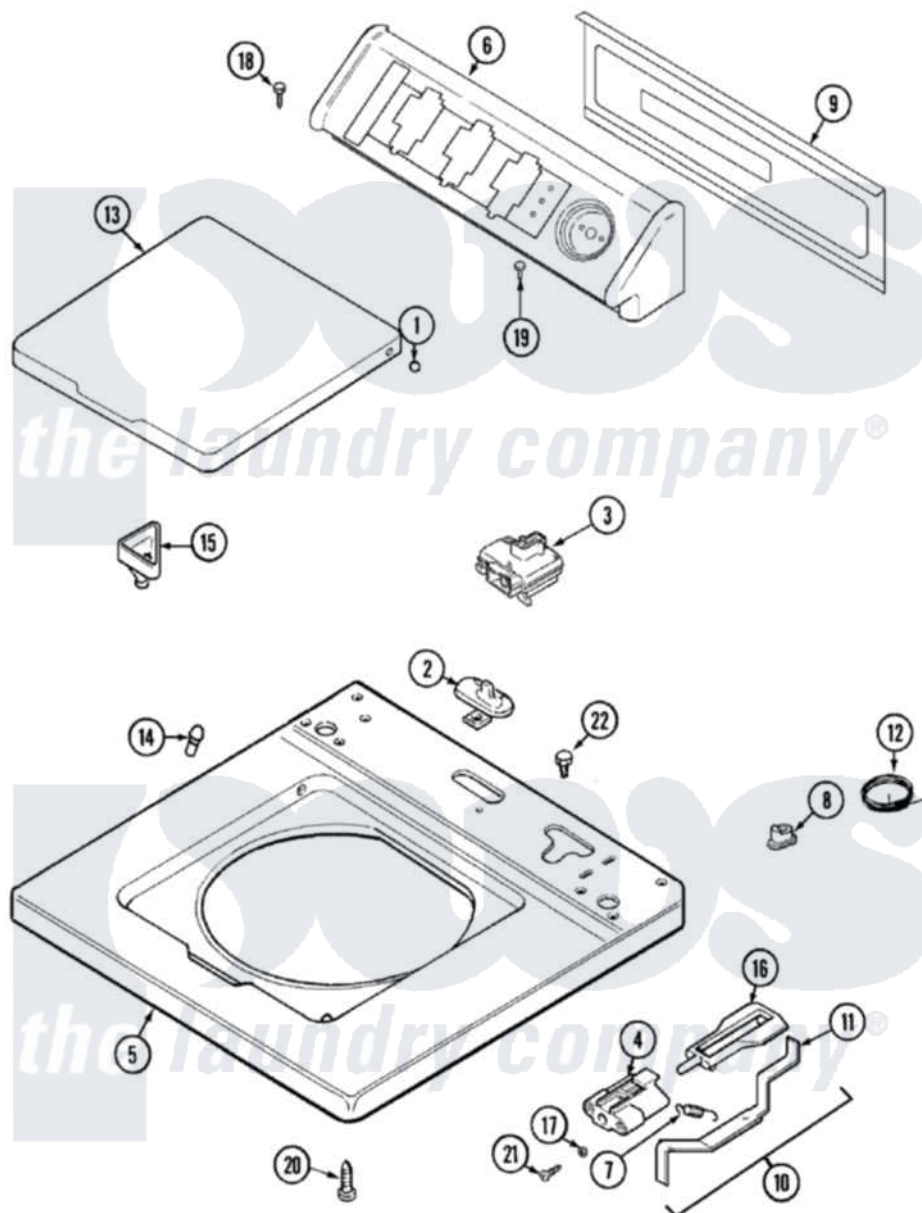

Maytag LAT2600AAE 06 - TOP

Maytag [Residential Maytag LAT2600AAE Washer Parts](#) Parts Diagram 06 - TOP
 Click on the part number to view part

Item	Original Part Number	Replaced By	Status	Part Description
1	211726			Hinge, Ball Lid
"	216255			Plunger, Lid Switch
2	216423	3370225		Screw
"	22001298			Cap, Top Cover
3	22001776			Inf Level Rot Pressure Switch
4	22002135			Bracket, Unbalance
5	22001781	22002145		Cover Assembly, Top
6	22001670			Console
7	213720			Spring, Lid Switch
8	211881			Grommet, Cord Part Not Used- Gas Models Only
9	Y22002339	8534058		Screw
"	22001814			Back Panel, Console
10	22001969			Unbalance Lever Assembly
11	22001968			Lever, Unbalance
12	22001654			Wire, Ground
13	22004243			Switch, Lid

"	22001674	22001893	Lid
14	212716		Bumper, Lid
15	22001006		Cup, Bleach
16	216255		Plunger, Lid Switch
17	211500		Washer, Bracket To Top Cover
18	22002925	3370225	Screw
19	22002925	3370225	Screw
20	22001402	214354	Screw, Top Cover To Cabnt.
21	22001600	25-7809	Screw, No.6-20 1/2 Flthd Torx
22	Y705026	3370225	Screw