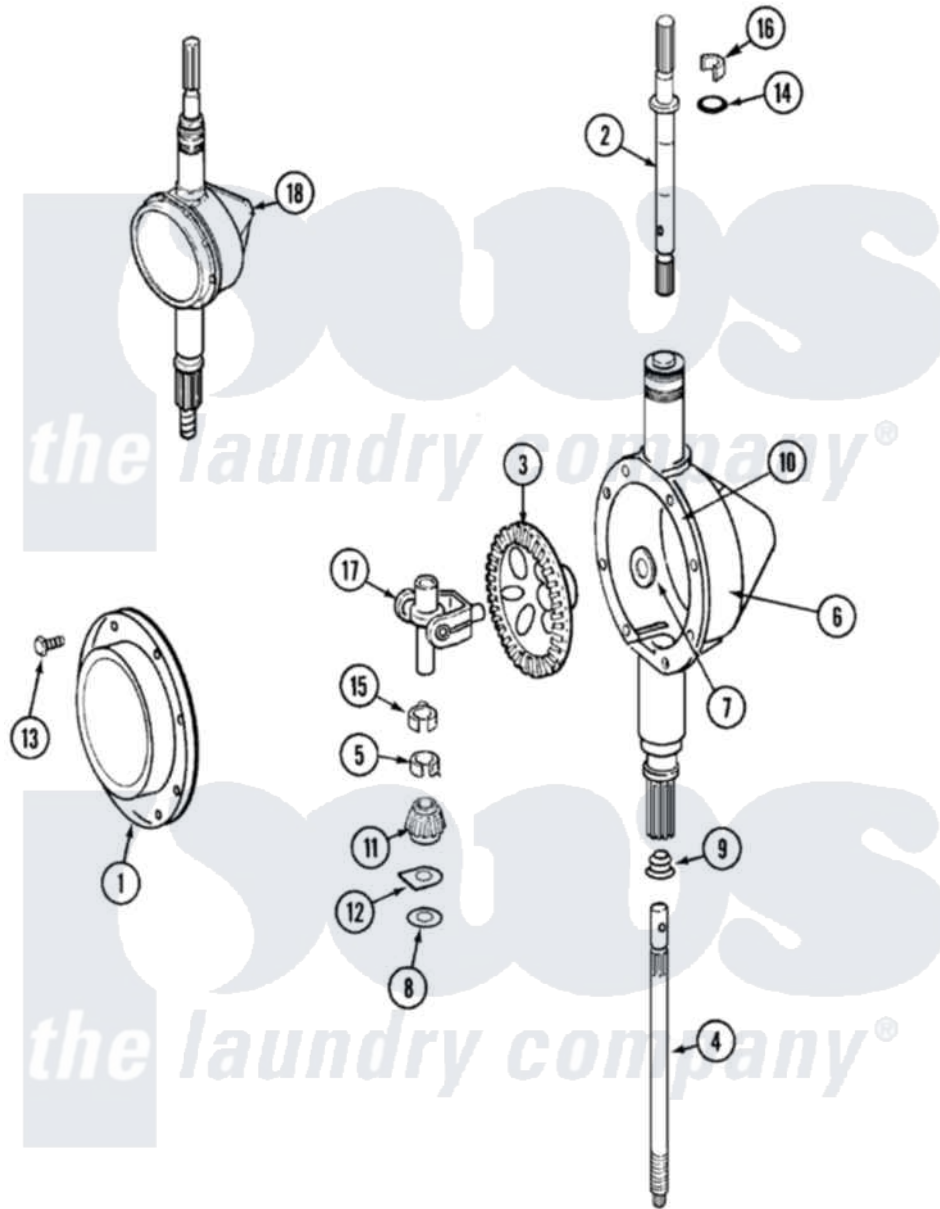

Maytag LAT2600AAE 07 - TRANSMISSION

Maytag Residential Maytag LAT2600AAE Washer Parts Parts Diagram 07 - TRANSMISSION
 Click on the part number to view part

Item	Original Part Number	Replaced By	Status	Part Description
1	206628			Cover, Transmission
2	22002415	6-2168983		Shaft- Agi
3	206713	6-2067130		Gear- Beve
4	12001450			Ctr Shaft W/Collar Andkeeper- Dp
5	22002353			Collar, Center Shaft
6	22002416	6-2300100		Assembly-
7	215394			Washer, Bevel Gear
8	211483	6-2114830		Washer- SP
9	206602	207843		Lip Seal Repair Kit
10	Y058700	675652		Adhesive
11	215401	W10221114		Pinion
12	215395			Plate, Clutch
13	215417		Not Available	SCREW, TRANSMISSION COVER
14	22002417			O-Ring AgitatOr Shaft
15	22002341			Collar, Lower Plastic Keeper

16	22002340		Collar, Agitator Shaft
17	206685	6-2066850	Yoke
18	22002126	6-2097750	Trans Dee