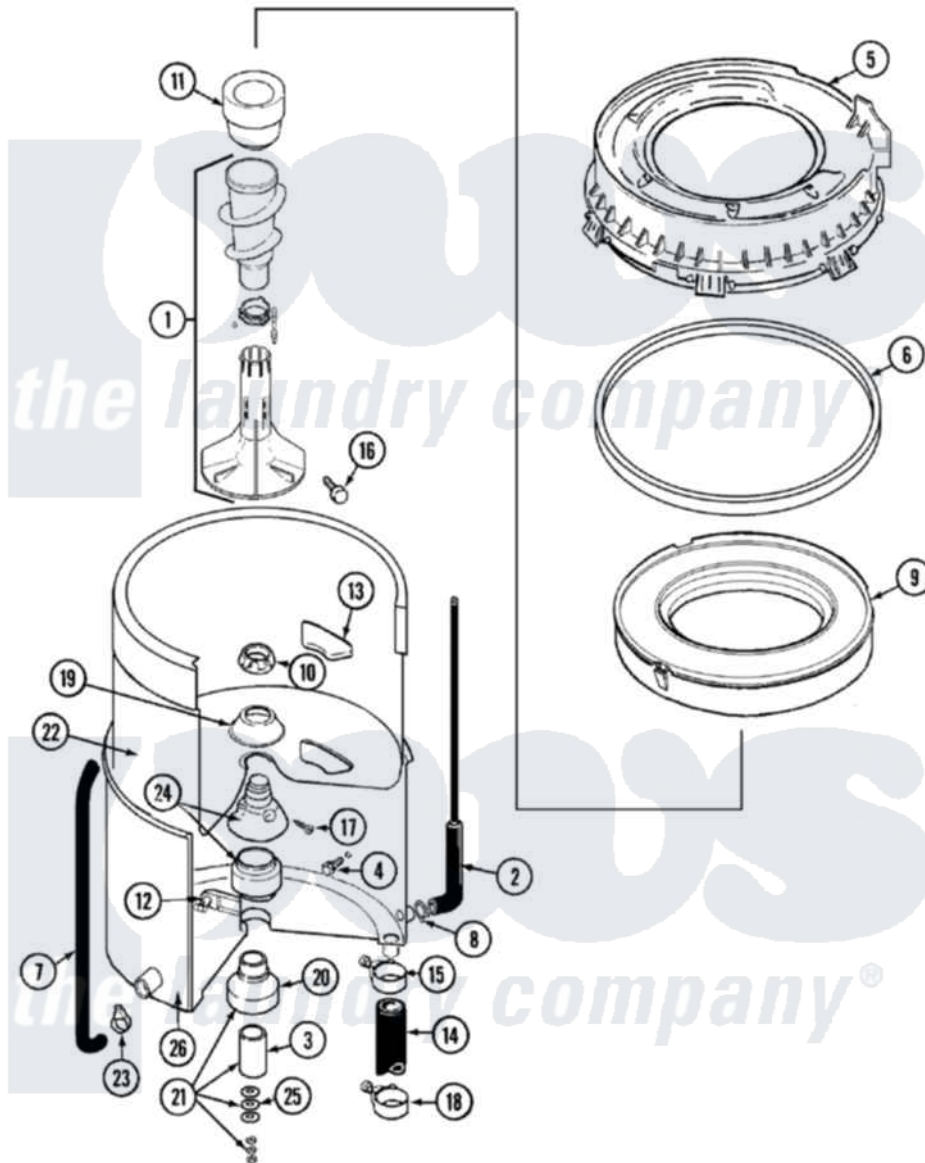

Maytag LAT2600AAE 08 - TUB

Maytag [Residential Maytag LAT2600AAE Washer Parts](#) Parts Diagram 08 - TUB
 Click on the part number to view part

Item	Original Part Number	Replaced By	Status	Part Description
1	22003436	22001821		Agitator Auger And Base Assembly
2	22001619			Tube, Water Level Switch
3	211130			Bearing Liner, Tub Bearing
4	200744	W10175939		Bolt
"	205254	W10175938		Bolt
5	22001299			Tub Cover And Gasket Assembly
6	Y22001201	22001007		Gasket, Cover To Tub
7	22001320			Tube, Bleach
8	22003295	285655		Clamp, Hose
9	22001142			Ring, Balance
10	211047	6-2110472		Nut- Clamp
11	21001599	21001905		Dispenser, Fabric
12	214434			Spout, Deflector
14	213045			Hose, Outer Tub Part Not Used

15	22001640	285655	Clamp, Hose
16	22001819		Locking Screw And O Ring
17	22001423		Set Screw, Mounting Stem
18	22001640	285655	Clamp, Hose
19	211210		Washer, Clamping Nut
20	200824	6-2040130	Tub Bearin
21	204013	6-2040130	Tub Bearin
22	22001139		Tub, Inner
23	22002509	596669	Clamp, Manifold
24	22001648	6-2095720	Mounting S
25	211100		Washer, Outer Tub
26	22001114		Not Available TUB, OUTER (EX. LARGE)