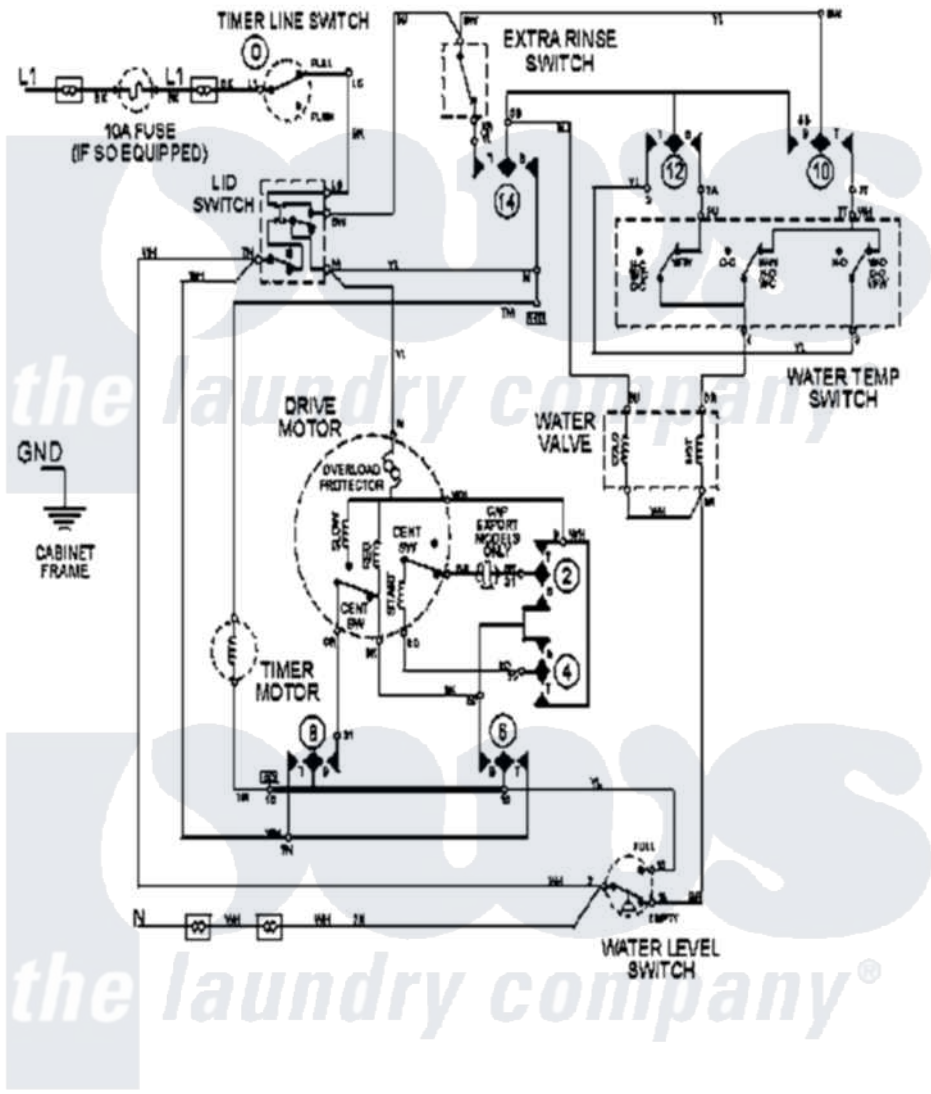

# Maytag LAT2600AAE 09 - WIRING INFORMATION

Maytag Residential Maytag LAT2600AAE Washer Parts Parts Diagram 09 - WIRING INFORMATION  
 Click on the part number to view part

Item	Original Part Number	Replaced By	Status	Part Description
NI	15002978		Not Available	WIRING INFORMATION