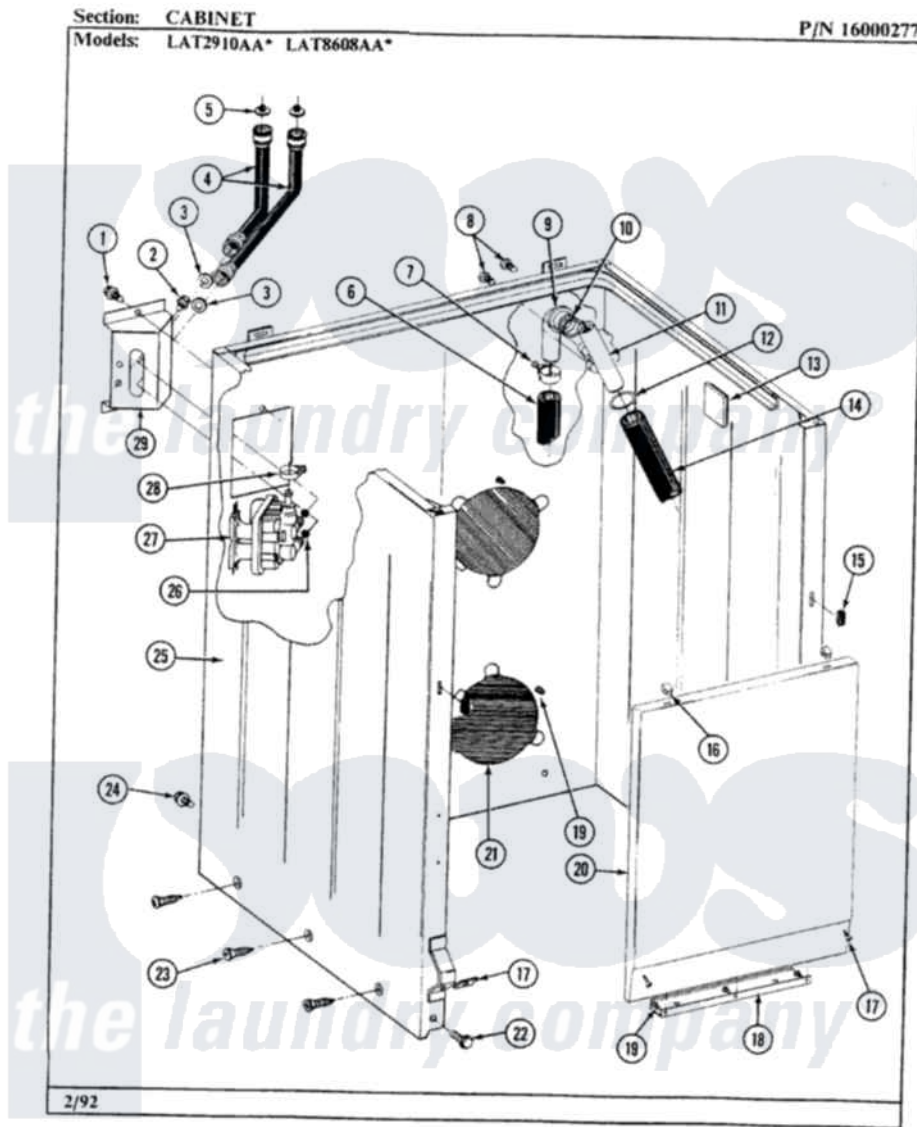

Maytag LAT2910AAL 02 - CABINET

8

Maytag Residential Maytag LAT2910AAL Washer Parts Parts Diagram 02 - CABINET
Click on the part number to view part

Item	Original Part Number	Replaced By	Status	Part Description
1	212276	W10116760		Screw
2	Y313561			Screw---NA
3	Y013783			Washer, Inlet Hose
4	202860			Inlet Hose Assembly
5	200961	12001413		Strainer And Washer Kit
6	Y059149			(7/8" I.D. CARTON OF 50 FT.)
"	216017			Hose, Drain
7	200908	285655		Clamp, Hose
8	Y014874			Screw, Idler Arm And Sleeve
9	Y216016	W10116738		Elbow
10	214765			Gasket, Siphon Break
11	206638			Siphon Break
12	202574	3367052		Clamp, Hose
13	215058			Pad, Cabinet Bumper
14	214767	22001448		Hose, Pump
15	214376	22002331		Spacer, Front Panel

16	212982	22001650	Fastener, Spring
17	204439		Screw And Fstner Assembly
18	213846		Guard, Belt
19	211294	90767	Screw, 8A X 3/8 HeX Washer Head Tapping
20	212998		Not Available
	212998L		Not Available
21	211878		Not Available
22	213122	27001200	Screw
23	213007		Xfor Cabinet See Cabinet, Back
24	213121	3400111	Screw, 12-14 X 5/8
25	203319L		Not Available
	203319	22203319	(ALMOND) Cabinet
26	214337	96160	Screen
27	205613		Water Valve
28	201575		Clamp, Hose
29	214812	22002361	Bracket, Water Valve