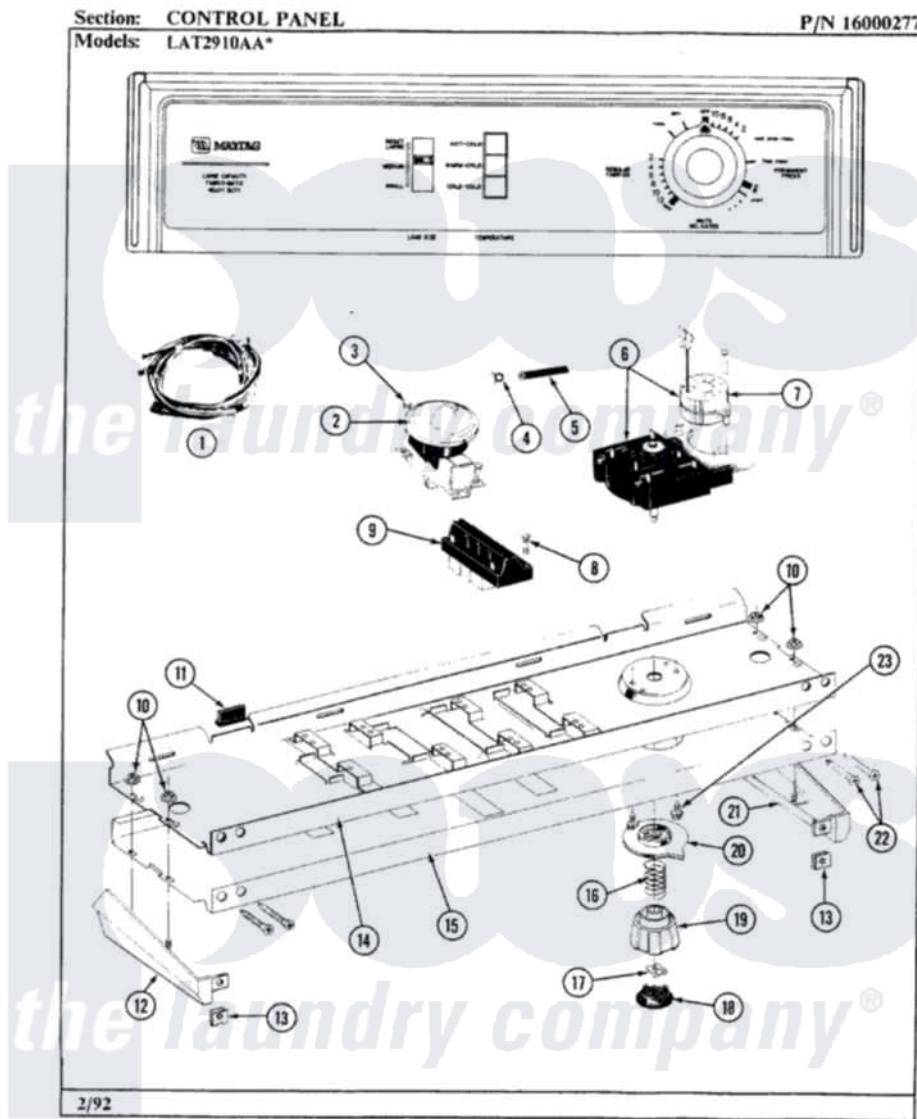

Maytag LAT2910AAL 04 - CONTROL PANEL

2

Maytag [Residential Maytag LAT2910AAL Washer Parts](#) Parts Diagram 04 - CONTROL PANEL
Click on the part number to view part

Item	Original Part Number	Replaced By	Status	Part Description
1	207383			Wire Harness
2	207362		Not Available	INFINITE LEVEL PRESSURE SWITCH
3	211168	W10139210		Screw, 8-18 X 5/16
4	410296	596669		Clamp, Manifold
5	212942	22001619		Tube, Water Level Switch
6	207379			Timer
7	205033	22205033		Motor- Tim
8	213117	67006908		Screw, Ice Rack
9	207368		Not Available	TEMP CONTROL SWITCH - 3 BUTTON
10	214872			Palnut, End Cap Note: Nut, Lamp Holder
11	214897			Pad, Control Panel
12	207215		Not Available	END CAP LH
13	214894			Fastener, End Cap
14	214809			Back Up Plate

15	208081	Not Available	PANEL, CONTROL
16	211065		Spring, Index Wheel
17	211605		Bezel, Timer Dial
18	215821	Not Available	CAP, KNOB
19	215828		Knob, Timer
20	215827	Not Available	TIMER DIAL SKIRT
21	207216	Not Available	END CAP RH
22	210932		Screw, No.8 X 9/16 Ctsk Note: Screw, Inlet Duct
23	213966	3400014	Screw