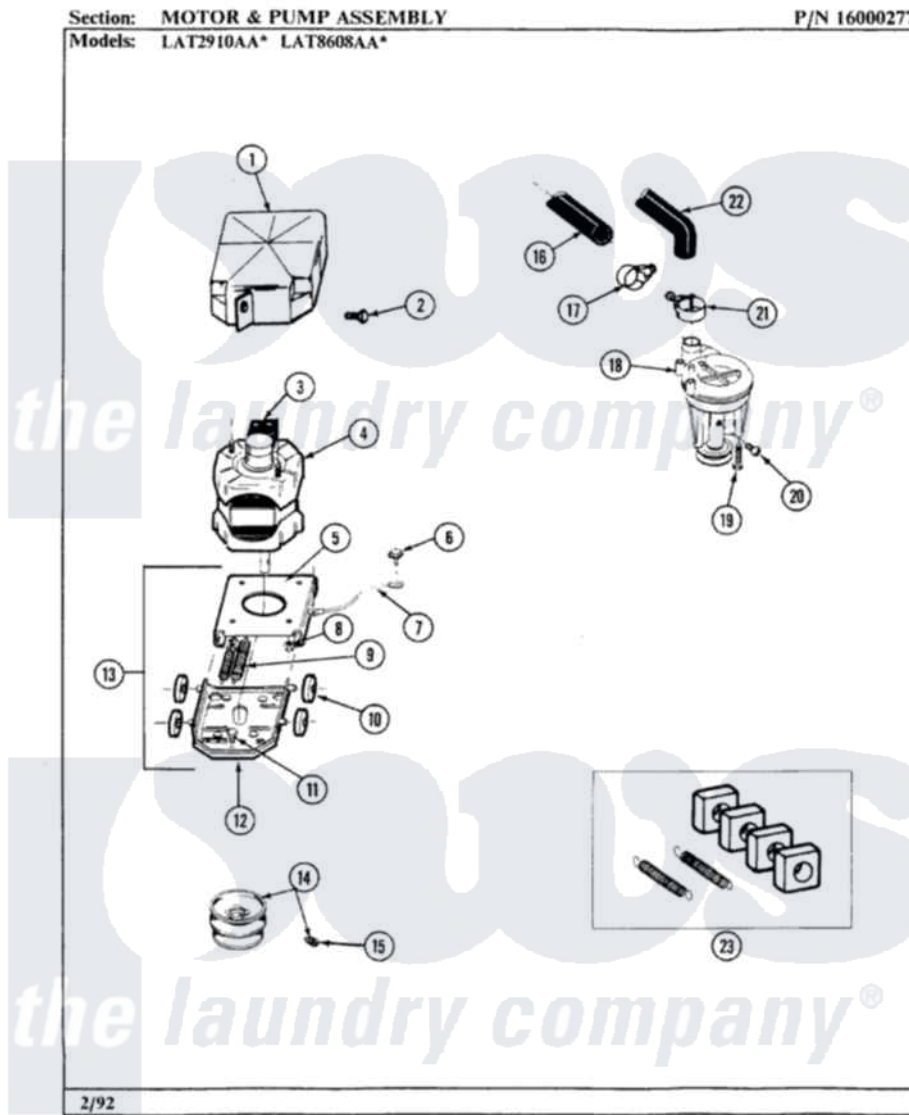

Maytag LAT2910AAL 05 - MOTOR & PUMP ASSEMBLY

18

Maytag Residential Maytag LAT2910AAL Washer Parts Parts Diagram 05 - MOTOR & PUMP ASSEMBLY
 Click on the part number to view part

Item	Original Part Number	Replaced By	Status	Part Description
1	215098			Shield, Motor
2	213121	3400111		Screw, 12-14 X 5/8
3	205133		Not Available	(PROD. IDNo. 2-1664-8 & 2-5463)
"	206505		Not Available	PROD. No.201664-15, & No.205463-3.
"	205132		Not Available	SWITCH, MOTOR EXTERNAL START No.201664-14,205463-4 & 201800-4
4	201805	12002351		Motor-Drive
5	214956			Motor Mount Assembly
6	210186	3370225		Screw
7	901220			Ground Wire
8	Y311426	3400029		Nut, Adapter Plate
9	202718			Springs, Tension
10	204998	205000		Roller And Spring Kit 4+Spr
11	Y313561			Screw----NA
12	205908			Motor Mount Assembly

13	205999		Motor Mount Assembly
14	200816	6-2008160	Pulley- MO
15	Y053241		Set Screw, Motor Pulley
16	214767	22001448	Hose, Pump
17	200461	285655	Clamp, Hose
18	202203	6-2022030	Pump As Pa
19	211880		Screw, HeX Head No.10 X 1/2 Inc
20	Y015408	22003235	Screw, Bearing Insert
21	202574	3367052	Clamp, Hose
22	Y212989		Hose, Outer Tub To Pump
23	205000		Roller And Spring Kit 4+Spr