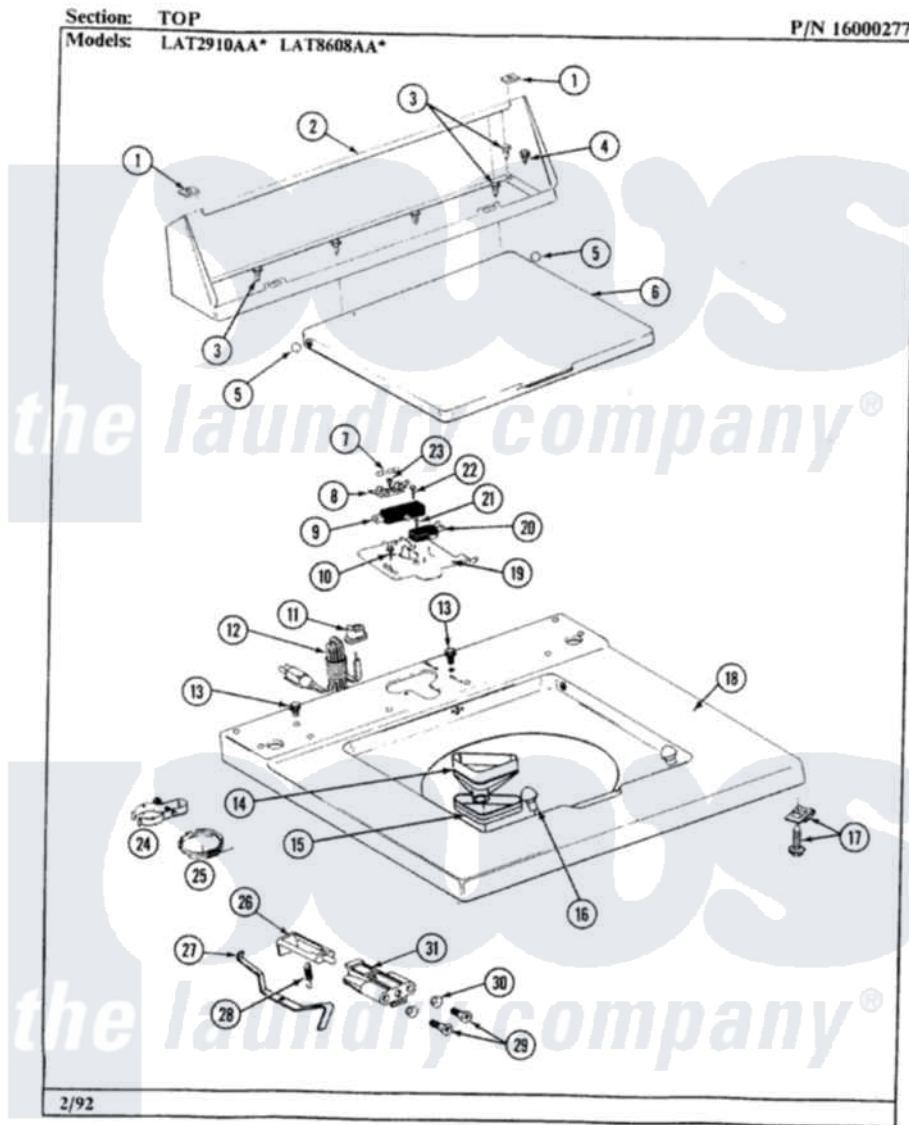

Maytag LAT2910AAL 06 - TOP

Maytag [Residential Maytag LAT2910AAL Washer Parts](#) Parts Diagram 06 - TOP
Click on the part number to view part

Item	Original Part Number	Replaced By	Status	Part Description
1	215075			Fastener, Control Panel To Console
2	205635			Console
"	205635L		Not Available	CONSOLE (ALM)
3	211294	90767		Screw, 8A X 3/8 HeX Washer Head Tapping
4	Y313559			Screw
5	211726			Hinge, Ball Lid
6	212073			LID (WHITE)
"	212073L		Not Available	LID-ALMOND
7	207168	22001682		Switch Assembly, Lid W/4amp Fuse
8	207167			Block, Fuse
9	205415	279347		Switch-Lid
10	207159	489355		Screw, 8 X 1/2
11	211881			Grommet, Cord Part Not Used-Gas Models Only
12	210186	3370225		Screw

"	204590		Cord, Power
13	210186	3370225	Screw
14	215578		Bleach Inlet Almond
15	214436		Gasket
16	212716		Bumper, Lid
17	204445		Screw And Fastener Assembly
18	207170		Top Cover
"	207170L		Top Cover Assembly ALM--- NA
19	Y215699	22001678	Bracket, Switch And Fuse
20	207166		Switch, Check
21	22001352		Screw, Check Switch
22	213501		Screw, No.6-20 X 1-1/8 Inch
23	Y311711		Screw, Fuse Block
24	301548		Clamp, Ground Wire
25	311155		Ground Wire And Clamp
26	215700	Not Available	LID SWITCH PLUNGER
27	215704		Lever, Unbalance
28	213720		Spring, Lid Switch
29	910182	25-7809	Screw, No.6-20 1/2 Flthd Torx
30	211500		Washer, Bracket To Top Cover
31	214279	204968	Plunger And Bracket Assembly--W