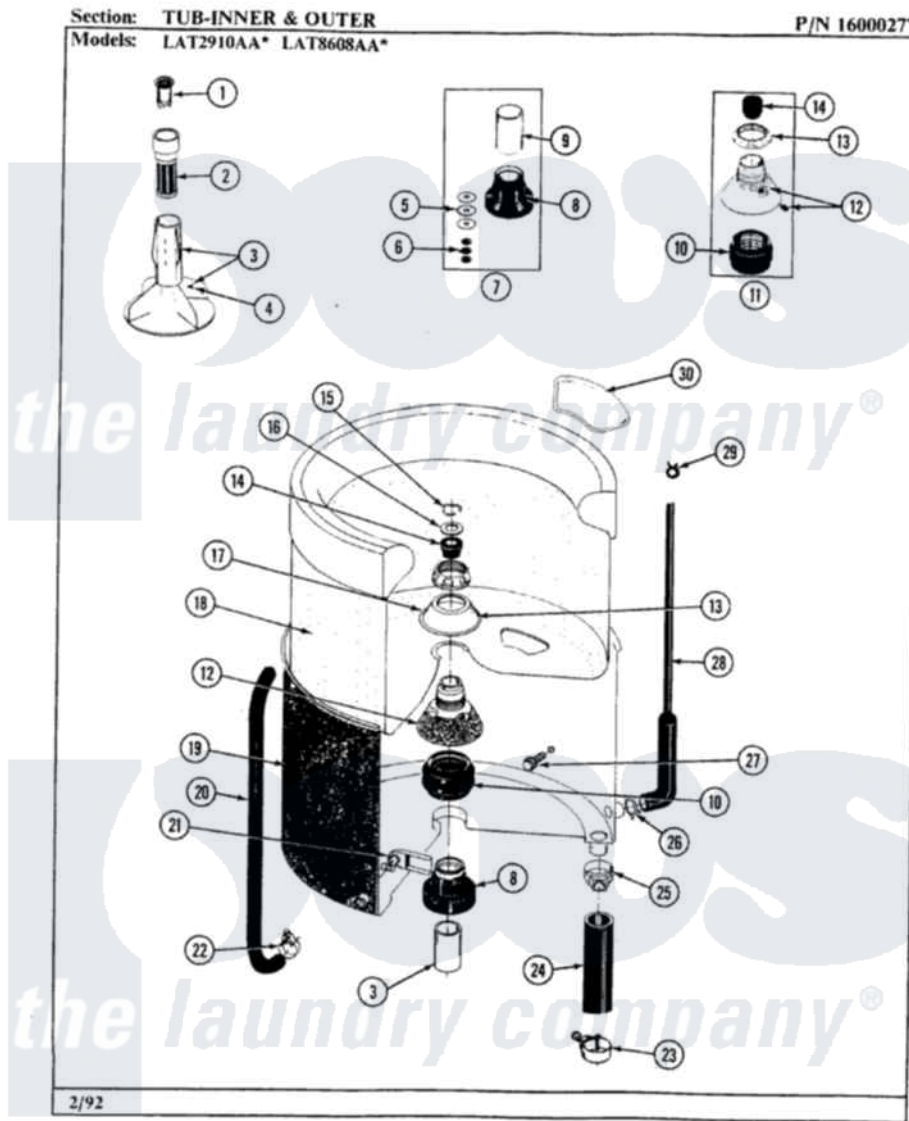

# Maytag LAT2910AAL 08 - TUB-INNER & OUTER

Maytag Residential Maytag LAT2910AAL Washer Parts Parts Diagram 08 - TUB-INNER & OUTER  
 Click on the part number to view part

Item	Original Part Number	Replaced By	Status	Part Description
1	<a href="#">215733</a>			Dispensing Cup
2	<a href="#">Y207427</a>			Lint Filter Shallow
3	<a href="#">207538</a>			Agitator W/Lock Screw
4	206478		Not Available	SCREW & WASHER FOR AGITATOR
5	<a href="#">211100</a>			Washer, Outer Tub
6	<a href="#">Y054867</a>			Washer, Lock
7	204013	<a href="#">6-2040130</a>		Tub Bearin
8	200824	<a href="#">6-2040130</a>		Tub Bearin
9	<a href="#">211130</a>			Bearing Liner, Tub Bearing
10	201537	<a href="#">6-2095720</a>		Mounting S
11	204012	<a href="#">6-2095720</a>		Mounting S
12	202521	<a href="#">6-2095720</a>		Mounting S
13	211047	<a href="#">6-2110472</a>		Nut- Clamp
14	Y0A4298	<a href="#">6-0A57420</a>		Seal- Agitator
15	<a href="#">Y015667</a>			Retaining Ring
16	<a href="#">Y015666</a>			Washer, Retaining -

17	<a href="#">211210</a>		Washer, Clamping Nut
18	207830	Not Available	INNER TUB W/PLUG
19	203318	Not Available	OUTER TUB
20	<a href="#">214495</a>		Tube, Inlet To Tub
21	<a href="#">214434</a>		Spout, Deflector
22	205161	<a href="#">489503</a>	Clamp
23	202574	<a href="#">3367052</a>	Clamp, Hose
24	<a href="#">Y212989</a>		Hose, Outer Tub To Pump
25	200900	<a href="#">616099</a>	Clamp
26	<a href="#">211641</a>		Clamp, 1-1/16"
27	205254	<a href="#">W10175938</a>	Bolt
"	200744	<a href="#">W10175939</a>	Bolt
28	212942	<a href="#">22001619</a>	Tube, Water Level Switch
29	410296	<a href="#">596669</a>	Clamp, Manifold
30	<a href="#">215980</a>		Plug, Filter Hole