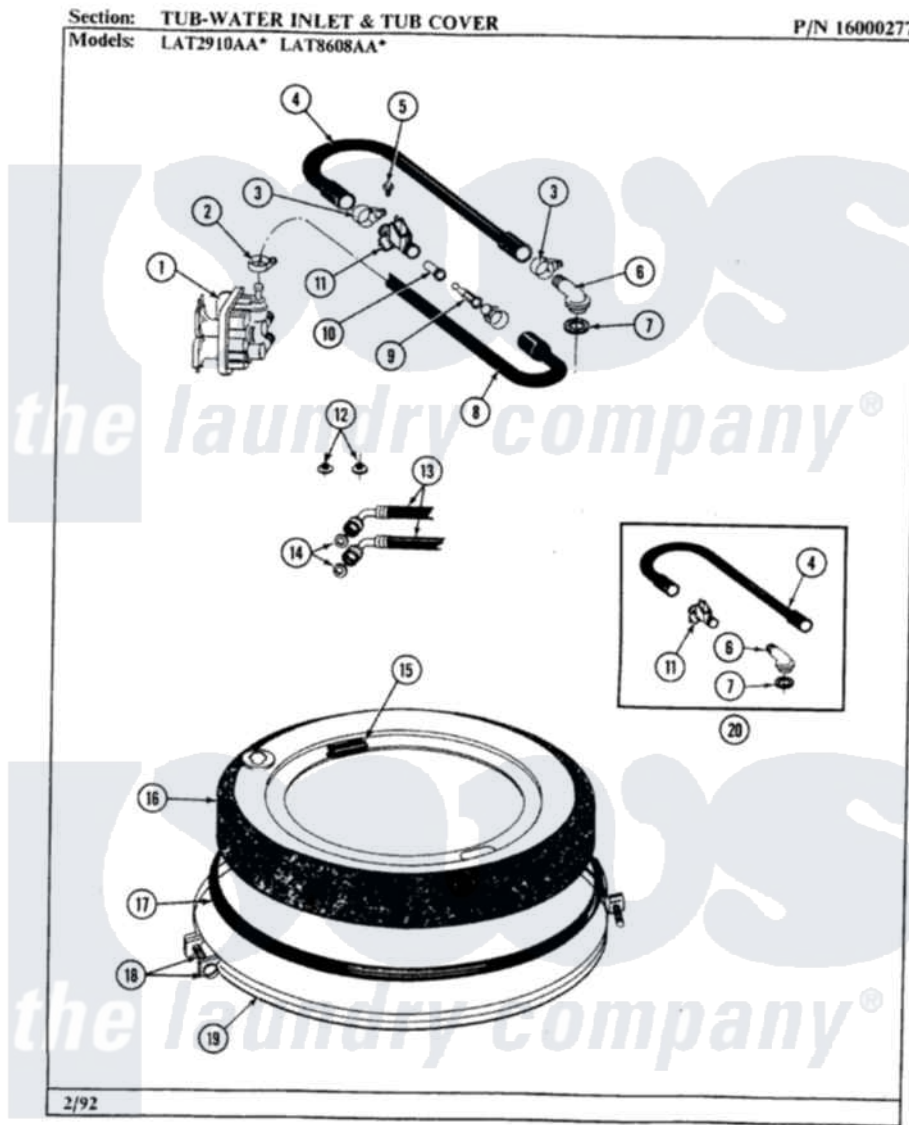

Maytag LAT2910AAL 09 - TUB-WATER INLET & TUB COVER

10

Maytag Residential Maytag LAT2910AAL Washer Parts Parts Diagram 09 - TUB-WATER INLET & TUB COVER
 Click on the part number to view part

Item	Original Part Number	Replaced By	Status	Part Description
1	205613			Water Valve
2	201575			Clamp, Hose
3	202515	596669		Clamp, Manifold
4	Y215234			Hose, Injector Fill
5	312620			Screw, Sems
6	215235			Tube, Injector
7	215233			Seal For Injector Tube
8	213013			Hose, Injector
9	213015			Nozzle, Injector
10	213016	216201		Nozzle
11	215447			Sleeve For Injector
12	200961	12001413		Strainer And Washer Kit
13	202860			Inlet Hose Assembly
14	Y013783			Washer, Inlet Hose
15	215232			Bumper, Unbalance
16	206380		Not Available	COVER, TUB

17

[211232](#)

Seal, Tub Cover

18

[205529](#)

Nut And Bolt Kit For Tub Clam

19

[200846](#)

Clamp - Tub Cover

20

206683

[206680](#)

Water Injector Assembly