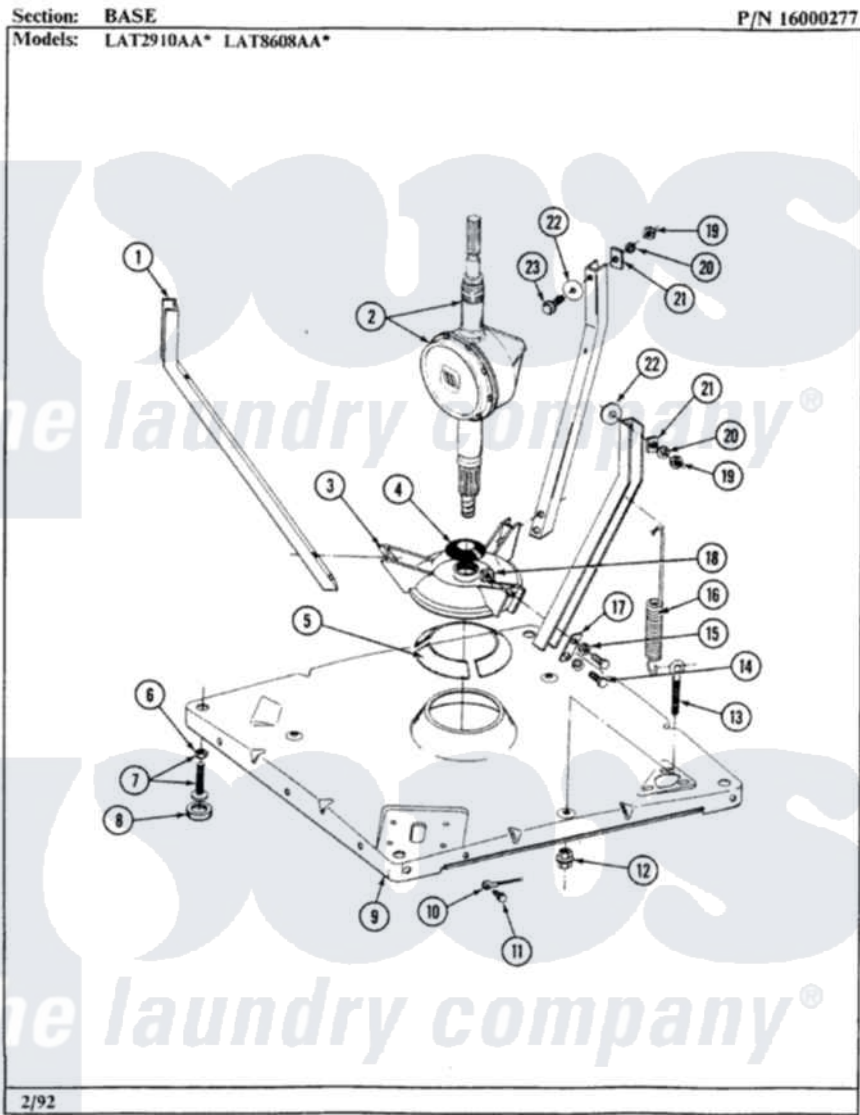

Maytag LAT2910AAW 01 - BASE

16

Maytag [Residential Maytag LAT2910AAW Washer Parts](#) Parts Diagram 01 - BASE
 Click on the part number to view part

Item	Original Part Number	Replaced By	Status	Part Description
1	213100		Not Available	PART NOT USED
2	206708	6-2097790		Transmison
3	203725			Damper W/Bolt And Clip
4	211028	22001586		Deflector, Water
5	203956			Damper Pad Kit
6	210385			Lock Nut For Adjustable Leg
7	Y302699	22003428		Leg, Adjustable
8	210684			Foot, Adjustable Leg
9	203274			Base With Damper Pads
10	204807			Ground Wire, Supp. Plte To Top Cover
11	210186	3370225		Screw
12	211949			Nut, Adjustment Eyebolt
13	213120	216416		Bolt, Eye/Centering Spring
14	Y015627			Screw- Hex
15	911852	486009		Lockwasher
16	213054			Centering Spring - 3 Used

17	213073		Washer, Double Brace
18	Y052785		Nut, Brace To Damper
19	Y052734		Nut, Carrage Bolts And Bracket
20	Y054867		Washer, Lock
21	212979	Not Available	WASHER, TUB BRACE
22	211100		Washer, Outer Tub
23	200744	W10175939	Bolt
"	205254	W10175938	Bolt