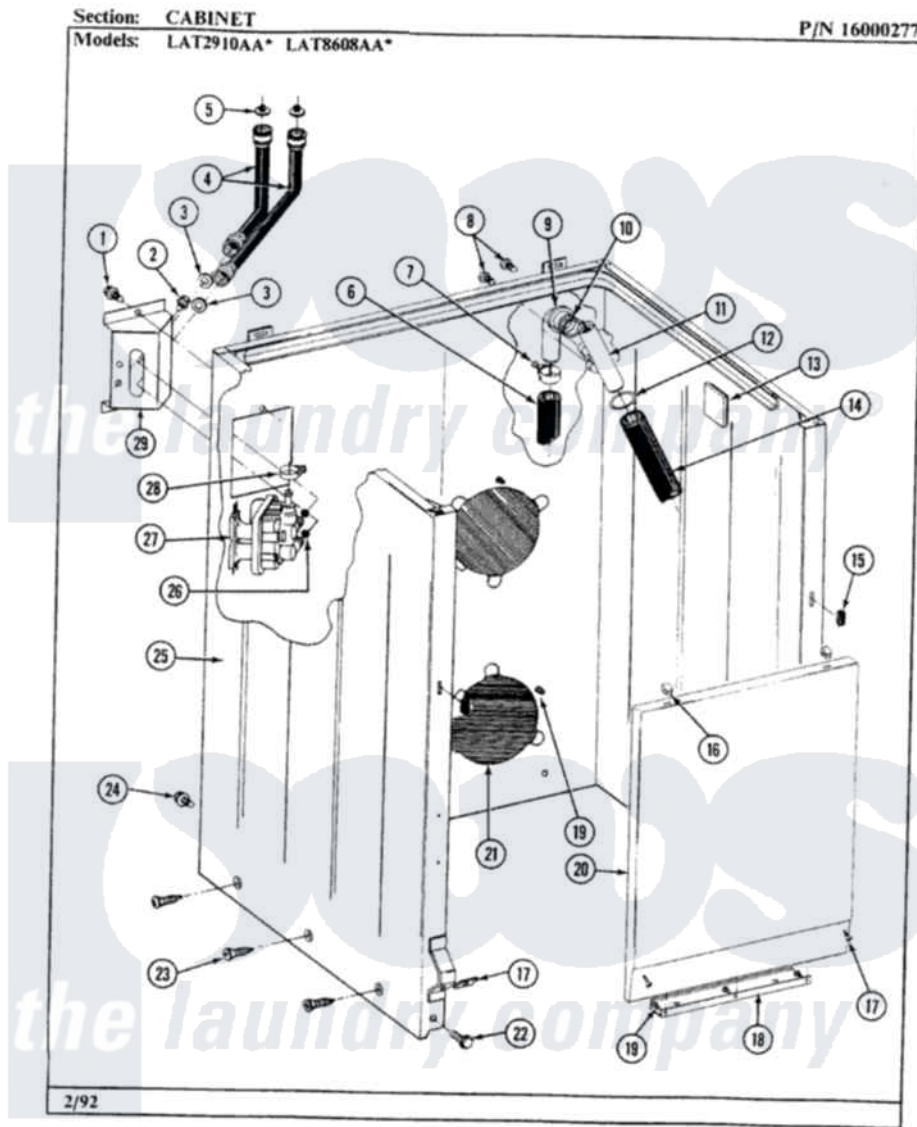

Maytag LAT2910AAW 02 - CABINET

8

Maytag [Residential Maytag LAT2910AAW Washer Parts](#) Parts Diagram 02 - CABINET
Click on the part number to view part

Item	Original Part Number	Replaced By	Status	Part Description
1	212276	W10116760		Screw
2	Y313561			Screw---NA
3	Y013783			Washer, Inlet Hose
4	202860			Inlet Hose Assembly
5	200961	12001413		Strainer And Washer Kit
6	Y059149			(7/8" I.D. CARTON OF 50 FT.)
"	216017			Hose, Drain
7	200908	285655		Clamp, Hose
8	Y014874			Screw, Idler Arm And Sleeve
9	Y216016	W10116738		Elbow
10	214765			Gasket, Siphon Break
11	206638			Siphon Break
12	202574	3367052		Clamp, Hose
13	215058			Pad, Cabinet Bumper
14	214767	22001448		Hose, Pump
15	214376	22002331		Spacer, Front Panel

16	212982	22001650	Fastener, Spring
17	204439		Screw And Fstner Assembly
18	213846		Guard, Belt
19	211294	90767	Screw, 8A X 3/8 HeX Washer Head Tapping
20	212998		Not Available
	212998L		Not Available
21	211878		Not Available
22	213122	27001200	Screw
23	213007		Xfor Cabinet See Cabinet, Back
24	213121	3400111	Screw, 12-14 X 5/8
25	203319L		Not Available
	203319	22203319	(ALMOND) Cabinet
26	214337	96160	Screen
27	205613		Water Valve
28	201575		Clamp, Hose
29	214812	22002361	Bracket, Water Valve