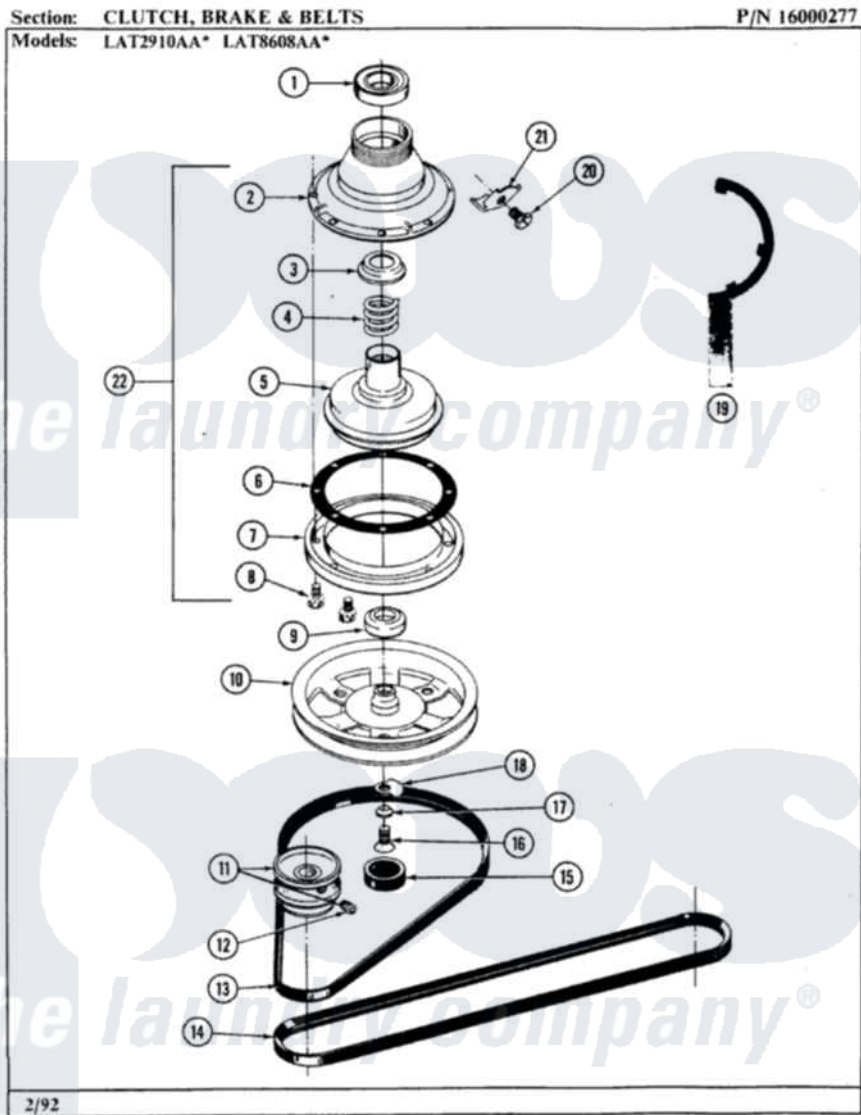

Maytag LAT2910AAW 03 - CLUTCH, BRAKE & BELTS

20

Maytag Residential Maytag LAT2910AAW Washer Parts Parts Diagram 03 - CLUTCH, BRAKE & BELTS
 Click on the part number to view part

Item	Original Part Number	Replaced By	Status	Part Description
1	Y200720	22003441		Bearing, Rear
2	211045	6-2011900		Brake Asse
3	211039	6-2011900		Brake Asse
4	211041	6-2011900		Brake Asse
5	201126	6-2011900		Brake Asse
6	211042	6-2011900		Brake Asse
7	211043	6-2011900		Brake Asse
8	211000			SCREW, BRAKE DRUM (HEX HEAD)
9	200835			Bearing, Brake Rotor
10	211059	6-2301530		Pulley
11	200816	6-2008160		Pulley- MO
12	Y053241			Set Screw, Motor Pulley
13	211125			V Belt, Drive Pulley
14	211124			Part Not Used
15	211038		Not Available	CAP, OIL RETAINER
16	211375	681582		Screw

17	211090	22003555	Washer, Stop Lug
18	211089		Lug, Stop Pulley
19	Y038315	038315	Tool
20	213326		Bolt, Sems Retaining Clip
21	213325		Clip, Retaining
22	201190	6-2011900	Brake Asse