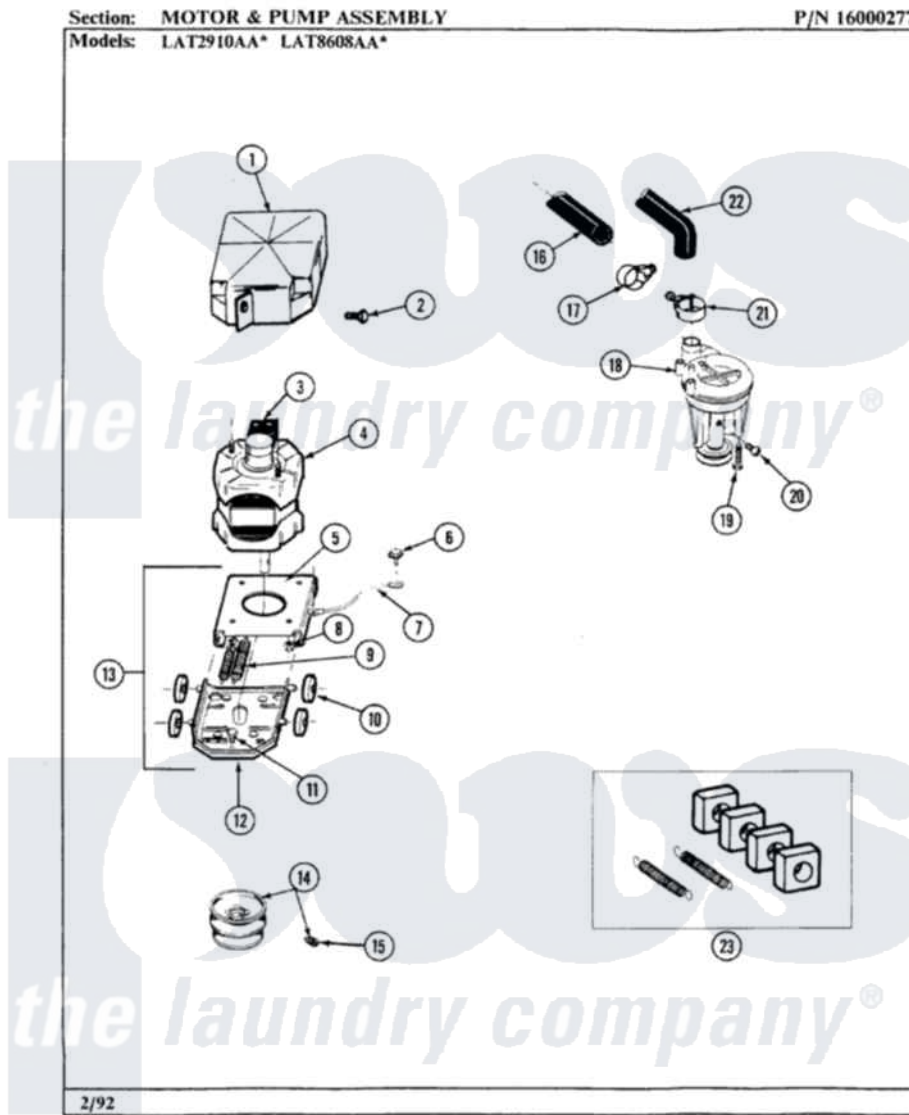

Maytag LAT2910AAW 05 - MOTOR & PUMP ASSEMBLY

18

Maytag [Residential Maytag LAT2910AAW Washer Parts](#) Parts Diagram 05 - MOTOR & PUMP ASSEMBLY
 Click on the part number to view part

Item	Original Part Number	Replaced By	Status	Part Description
1	215098			Shield, Motor
2	213121	3400111		Screw, 12-14 X 5/8
3	205133		Not Available	(PROD. IDNo. 2-1664-8 & 2-5463)
"	206505		Not Available	PROD. No.201664-15, & No.205463-3.
"	205132		Not Available	SWITCH, MOTOR EXTERNAL START No.201664-14,205463-4 & 201800-4
4	201805	12002351		Motor-Drive
5	214956			Motor Mount Assembly
6	210186	3370225		Screw
7	901220			Ground Wire
8	Y311426	3400029		Nut, Adapter Plate
9	202718			Springs, Tension
10	204998	205000		Roller And Spring Kit 4+Spr
11	Y313561			Screw----NA
12	205908			Motor Mount Assembly

13	205999		Motor Mount Assembly
14	200816	6-2008160	Pulley- MO
15	Y053241		Set Screw, Motor Pulley
16	214767	22001448	Hose, Pump
17	200461	285655	Clamp, Hose
18	202203	6-2022030	Pump As Pa
19	211880		Screw, HeX Head No.10 X 1/2 Inc
20	Y015408	22003235	Screw, Bearing Insert
21	202574	3367052	Clamp, Hose
22	Y212989		Hose, Outer Tub To Pump
23	205000		Roller And Spring Kit 4+Spr