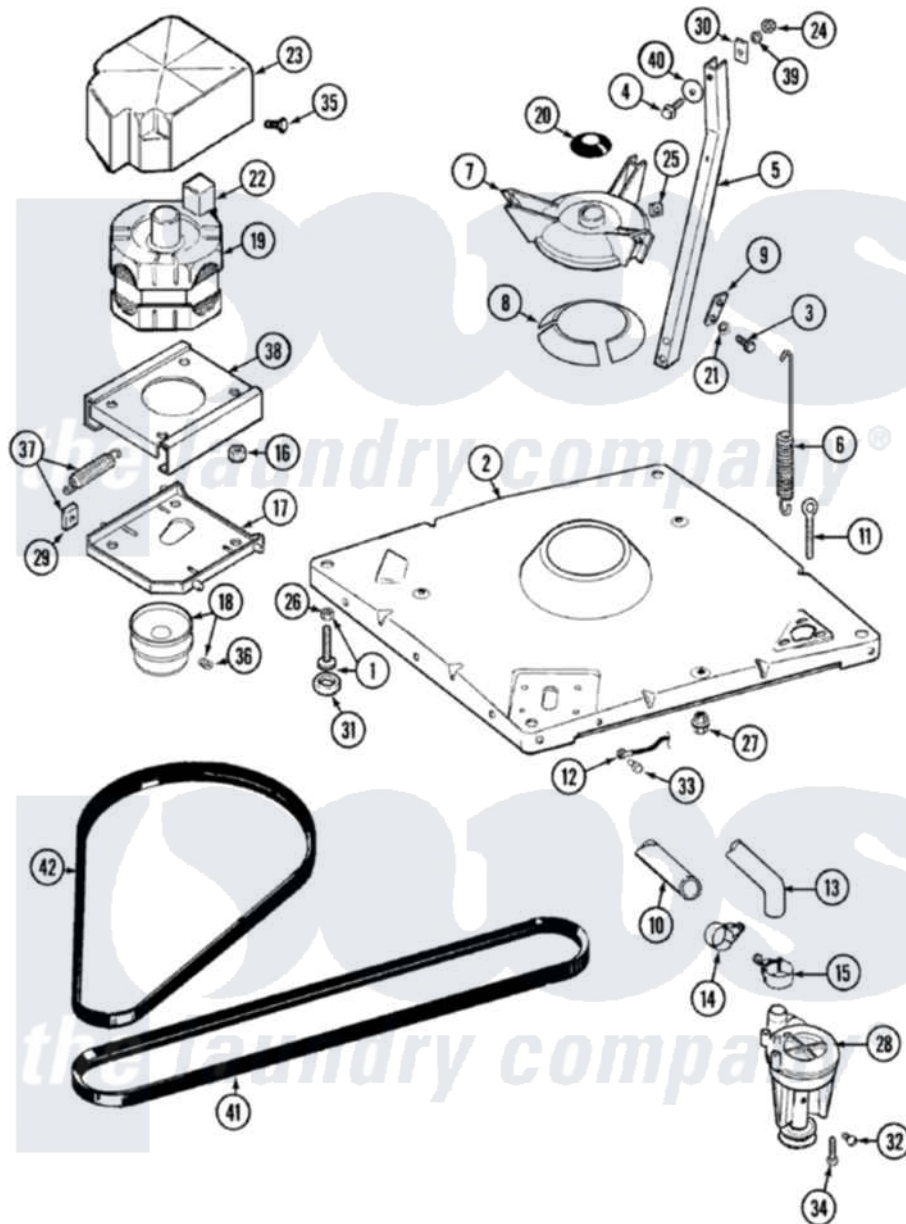

Maytag LAT2914AAE 01 - BASE

Maytag Residential Maytag LAT2914AAE Washer Parts Parts Diagram 01 - BASE
 Click on the part number to view part

Item	Original Part Number	Replaced By	Status	Part Description
1	Y302699	22003428		Leg, Adjustable
2	22001172	22002150		Base
3	Y015627			Screw- Hex
4	205254	W10175938		Bolt
"	200744	W10175939		Bolt
5	213100		Not Available	PART NOT USED
6	22001300			Spring, Centering
7	203725			Damper W/Bolt And Clip
8	203956			Damper Pad Kit
9	213073			Washer, Double Brace
10	214767	22001448		Hose, Pump
11	216416			Bolt, Eye/Centering Spring
12	901220			Ground Wire
13	Y212989			Hose, Outer Tub To Pump
14	202574	3367052		Clamp, Hose
15	202574	3367052		Clamp, Hose

16	Y311426	3400029	Nut, Adapter Plate
17	22001301		Mount, Motor Lower-Assembly
18	200816	6-2008160	Pulley- MO
19	201805	12002351	Motor-Drve
20	211028	22001586	Deflector, Water
21	911852	486009	Lockwasher
22	206505		Not Available PROD. No.201664-15, & No.205463-3.
"	205132		Not Available SWITCH, MOTOR EXTERNAL START No.201664-14,205463- 4 & 201800-4
23	215098		Shield, Motor
24	Y052734		Nut, Carrage Bolts And Bracket
25	Y052785		Nut, Brace To Damper
26	210385		Lock Nut For Adjustable Leg
27	211949		Nut, Adjustment Eyebolt
28	202203	6-2022030	Pump As Pa
29	204998	205000	Roller And Spring Kit 4+Spr
30	212979		Not Available WASHER, TUB BRACE
31	210684		Foot, Adjustable Leg
32	Y015408	22003235	Screw, Bearing Insert
33	912365	3370225	Screw
34	211880		Screw, HeX Head No.10 X 1/2 Inc
35	213121	3400111	Screw, 12-14 X 5/8
36	Y053241		Set Screw, Motor Pulley
37	205000		Roller And Spring Kit 4+Spr
38	206708	6-2097790	Transmison
39	214956		Motor Mount Assembly
40	Y054867		Washer, Lock
41	211100		Washer, Outer Tub