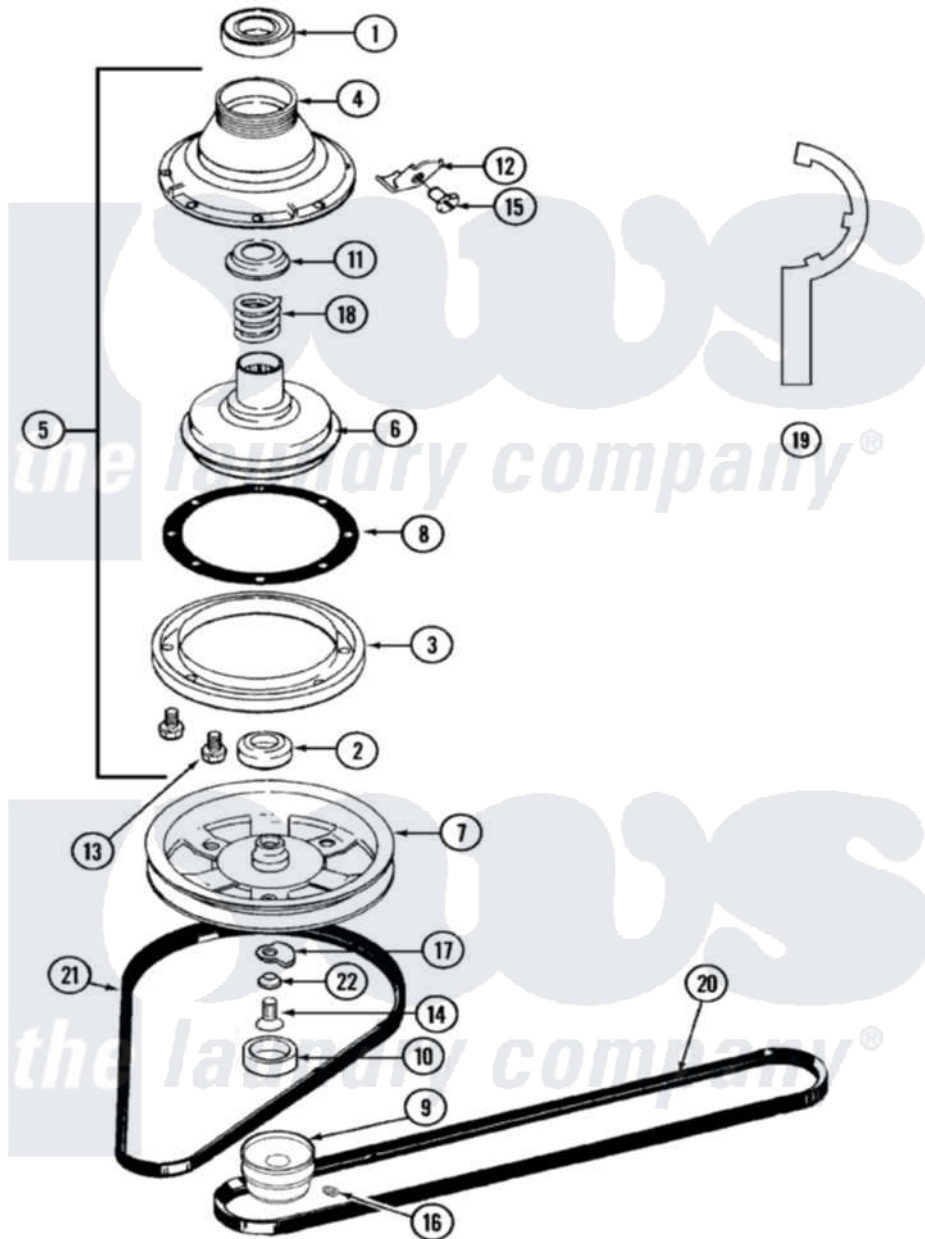

Maytag LAT2914AAE 03 - CLUTCH, BRAKE & BELTS

Maytag [Residential Maytag LAT2914AAE Washer Parts](#) Parts Diagram 03 - CLUTCH, BRAKE & BELTS
 Click on the part number to view part

Item	Original Part Number	Replaced By	Status	Part Description
1	Y200720	22003441		Bearing, Rear
2	200835			Bearing, Brake Rotor
3	211043	6-2011900		Brake Asse
4	211045	6-2011900		Brake Asse
5	201190	6-2011900		Brake Asse
6	201126	6-2011900		Brake Asse
7	211059	6-2301530		Pulley
8	211042	6-2011900		Brake Asse
9	200816	6-2008160		Pulley- MO
10	211038		Not Available	CAP, OIL RETAINER
11	211039	6-2011900		Brake Asse
12	213325			Clip, Retaining
13	211000			SCREW, BRAKE DRUM (HEX HEAD)
14	211375	681582		Screw
15	213326			Bolt, Sems Retaining Clip
16	Y053241			Set Screw, Motor Pulley

17	211089		Lug, Stop Pulley
18	211041	6-2011900	Brake Asse
19	Y038315	038315	Tool
20	211124		Part Not Used
21	211125		V Belt, Drive Pulley
22	211090	22003555	Washer, Stop Lug