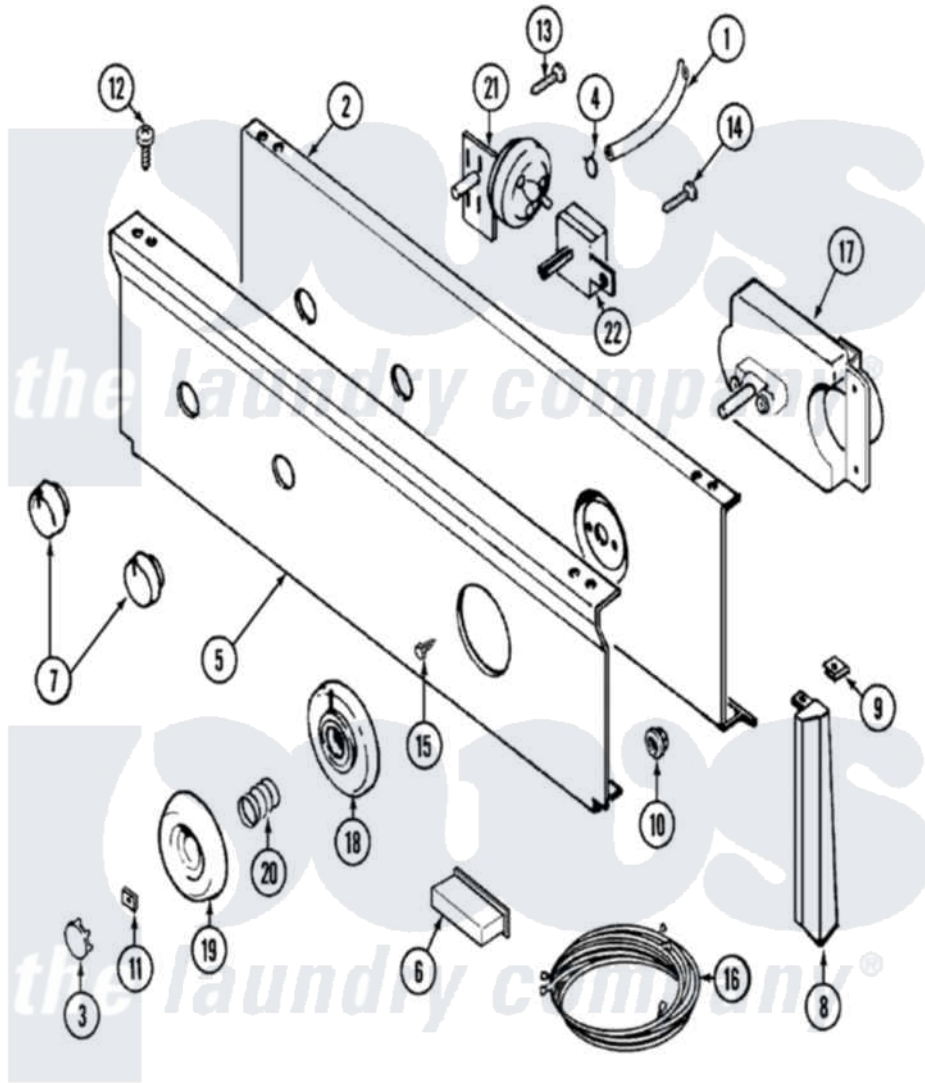

Maytag LAT2914AAE 04 - CONTROL PANEL

Maytag [Residential Maytag LAT2914AAE Washer Parts](#) Parts Diagram 04 - CONTROL PANEL
 Click on the part number to view part

Item	Original Part Number	Replaced By	Status	Part Description
1	22001036	22001619		Tube, Water Level Switch
2	22001132			Plate, Support
"	315483	3370225		Screw
"	204807			Ground Wire, Supp. Plte To Top Cover
3	216250	22001446		Cap, Knob
4	410296	596669		Clamp, Manifold
5	22001125		Not Available	PANEL, CONTROL (WHT)
6	214897			Pad, Control Panel
7	22001268		Not Available	KNOB ASSY. (WHT)
8	22001289		Not Available	END CAP, CTRL. PNL. (LT-WHT)
"	22001291			End Cap, Control Panel
9	214894			Fastener, End Cap
10	214872			Palnut, End Cap Note: Nut, Lamp Holder
11	211605			Bezel, Timer Dial

12	210932		Screw, No.8 X 9/16 Ctsk Note: Screw, Inlet Duct
13	211168	W10139210	Screw, 8-18 X 5/16
14	211168	W10139210	Screw, 8-18 X 5/16
15	216412		Screw, Bracket To Timer
16	22001316		Wire Harness, Main
17	22001025		Timer RPR
18	22001265		Bezel, Timer Knob
19	22001198	Not Available	KNOB, TIMER (WHT)
20	211065		Spring, Index Wheel
21	208203	Not Available	SWITCH,WATER LEVEL(4 POSITION)
22	208283	Not Available	SWITCH, WATER TEMPERATURE
23	16000327	Not Available	GUIDE, QUICK REF. - MAYTAG
"	22001105	Not Available	MANUAL, USE & CARE