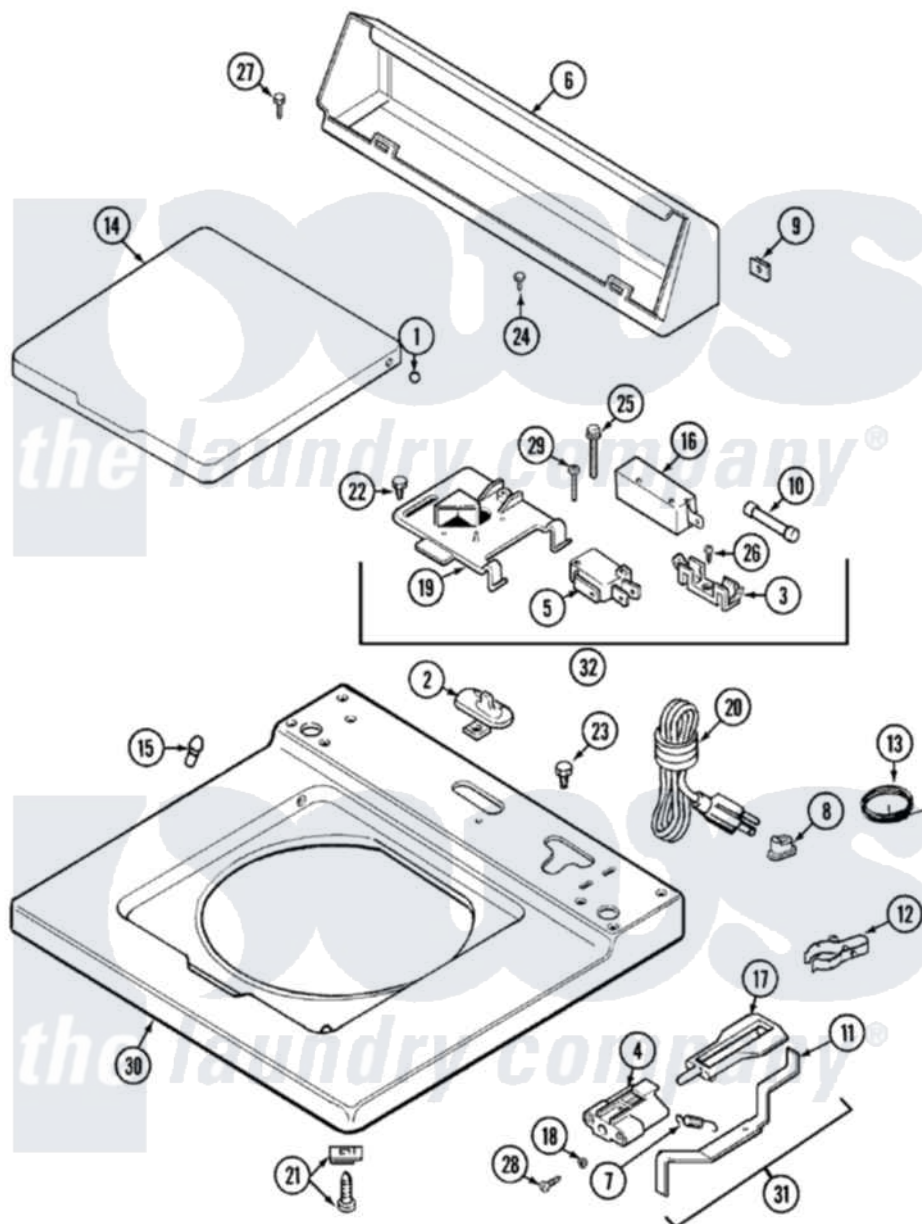

# Maytag LAT2914AAE 05 - TOP

Maytag [Residential Maytag LAT2914AAE Washer Parts](#) Parts Diagram 05 - TOP  
 Click on the part number to view part

Item	Original Part Number	Replaced By	Status	Part Description
1	<a href="#">211726</a>			Hinge, Ball Lid
2	207159	<a href="#">489355</a>		Screw, 8 X 1/2
"	<a href="#">22001298</a>			Cap, Top Cover
3	<a href="#">207167</a>			Block, Fuse
4	216256		Not Available	BRACKET, UNBALANCE
5	<a href="#">207166</a>			Switch, Check
6	<a href="#">205635</a>			Console
7	<a href="#">213720</a>			Spring, Lid Switch
8	<a href="#">211881</a>			Grommet, Cord Part Not Used-Gas Models Only
9	<a href="#">215075</a>			Fastener, Control Panel To Console
10	207168	<a href="#">22001682</a>		Switch Assembly, Lid W/4amp Fuse
11	<a href="#">22001136</a>			Lever, Unbalance
12	<a href="#">301548</a>			Clamp, Ground Wire
13	<a href="#">311155</a>			Ground Wire And Clamp

14	22001028	<a href="#">22001893</a>	Lid
"	22001206	<a href="#">22001893</a>	Lid
15	<a href="#">212716</a>		Bumper, Lid
16	205415	<a href="#">279347</a>	Switch-Lid
17	<a href="#">216255</a>		Plunger, Lid Switch
18	<a href="#">211500</a>		Washer, Bracket To Top Cover
19	Y215699	<a href="#">22001678</a>	Bracket, Switch And Fuse
20	208194	<a href="#">22003062</a>	Cord, Power
21	<a href="#">204445</a>		Screw And Fastener Assembly
22	207159	<a href="#">489355</a>	Screw, 8 X 1/2
23	315483	<a href="#">3370225</a>	Screw
24	216423	<a href="#">3370225</a>	Screw
25	<a href="#">213501</a>		Screw, No.6-20 X 1-1/8 Inch
26	<a href="#">Y311711</a>		Screw, Fuse Block
27	<a href="#">Y313559</a>		Screw
28	910182	<a href="#">25-7809</a>	Screw, No.6-20 1/2 Flthd Torx
29	<a href="#">22001352</a>		Screw, Check Switch
30	22001117	Not Available	TOP COVER ASSEMBLY (WHT)
31	<a href="#">22001311</a>		Unbalance Lever Assembly
32	207176	<a href="#">22001682</a>	Switch Assembly, Lid W/4amp Fuse