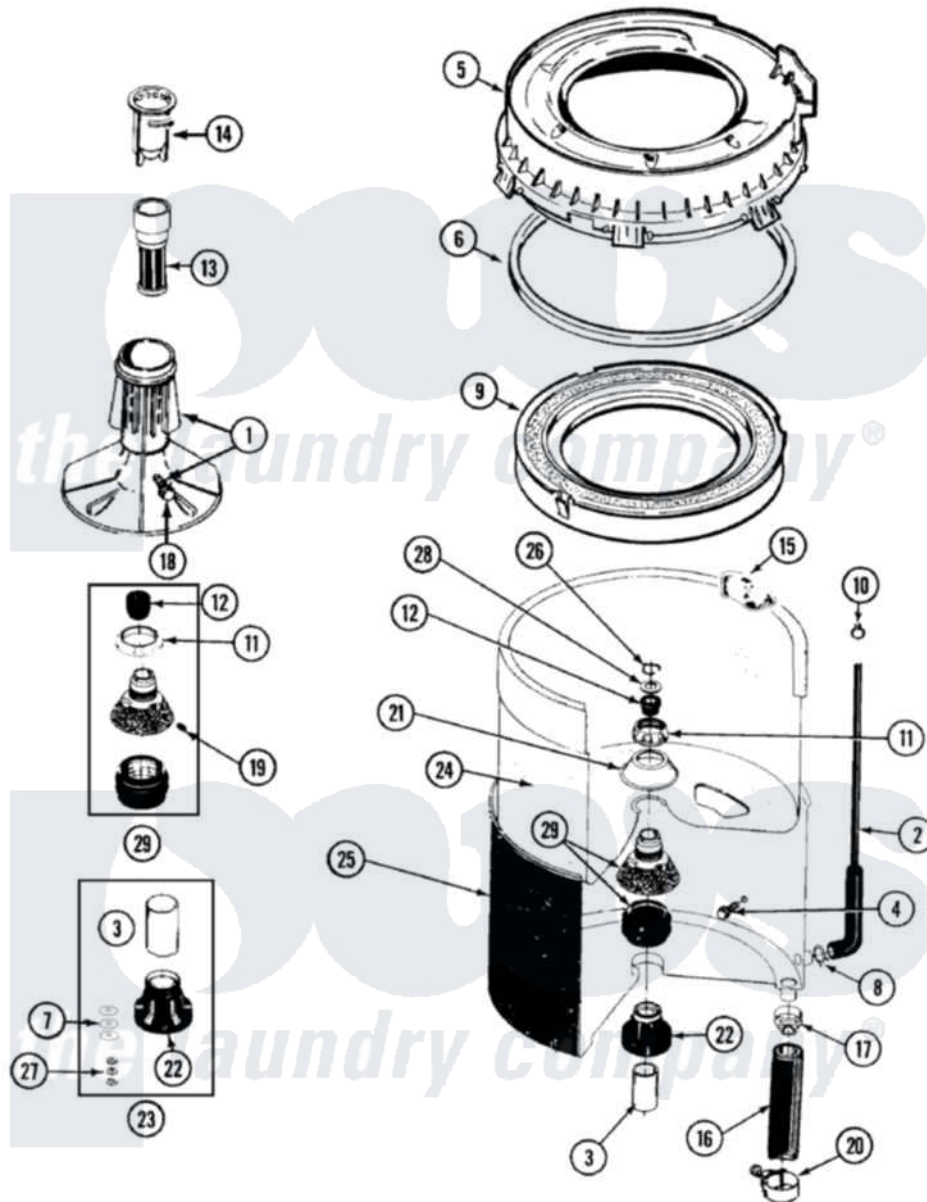

Maytag LAT2914AAE 07 - TUB

Maytag [Residential Maytag LAT2914AAE Washer Parts](#) Parts Diagram 07 - TUB
 Click on the part number to view part

Item	Original Part Number	Replaced By	Status	Part Description
1	207538			Agitator W/Lock Screw
2	22001036	22001619		Tube, Water Level Switch
3	211130			Bearing Liner, Tub Bearing
4	200744	W10175939		Bolt
"	205254	W10175938		Bolt
5	22001299			Tub Cover And Gasket Assembly
6	Y22001201	22001007		Gasket, Cover To Tub
7	211100			Washer, Outer Tub
8	211641			Clamp, 1-1/16"
9	22001142			Ring, Balance
10	410296	596669		Clamp, Manifold
11	211047	6-2110472		Nut- Clamp
12	Y0A4298	6-0A57420		Seal- Agitator
13	22001296		Not Available	FILTER, LINT (DISPENSER HSNG.)
14	22001294			Cup, Dispensing

15	215980		Plug, Filter Hole
16	Y212989		Hose, Outer Tub To Pump
17	201011	285655	Clamp, Hose
18	206478		Not Available
19	211618	22001423	Set Screw, Mounting Stem
20	202574	3367052	Clamp, Hose
21	211210		Washer, Clamping Nut
22	200824	6-2040130	Tub Bearin
23	204013	6-2040130	Tub Bearin
24	22001140	Y2201881	Tub, Inner Short White SP
25	22001115	22003312	Tub, Outer
26	Y015667		Retaining Ring
27	Y054867		Washer, Lock
28	Y015666		Washer, Retaining -
29	204012	6-2095720	Mounting S