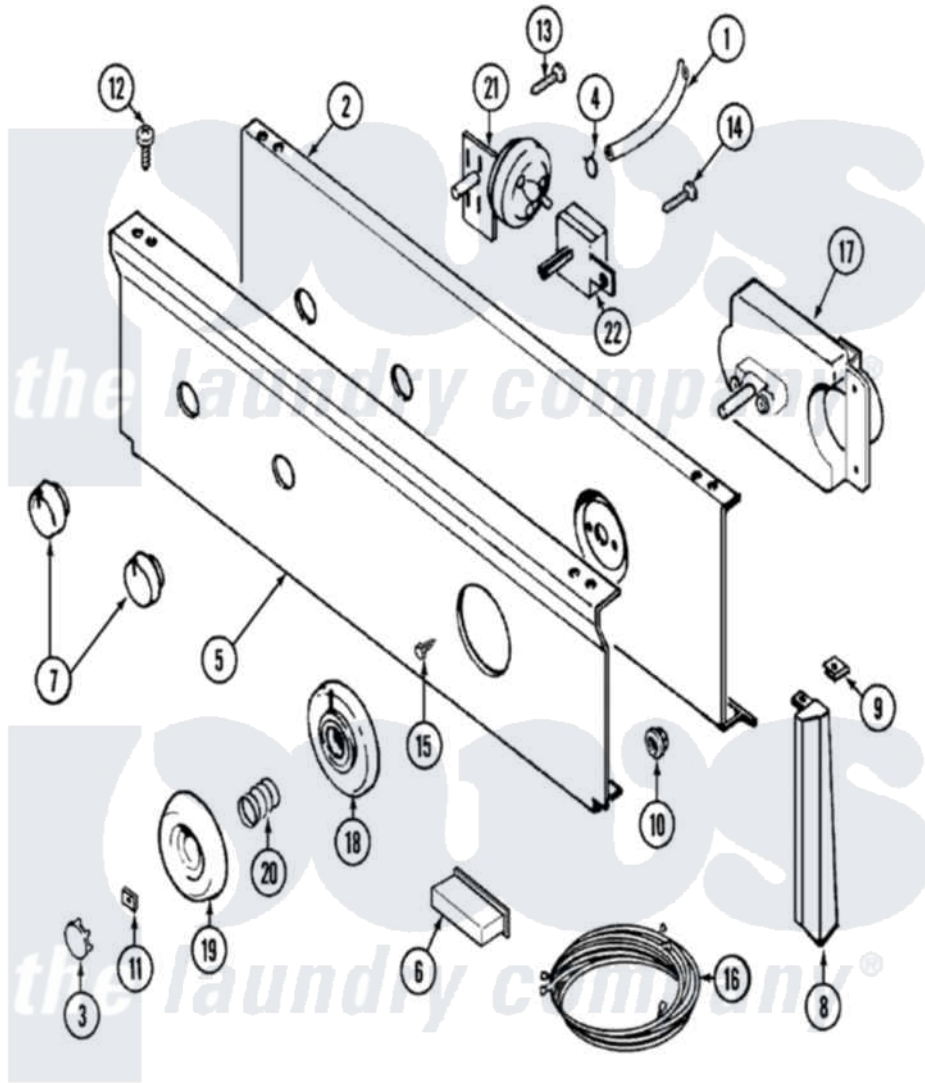

# Maytag LAT2914AAM 04 - CONTROL PANEL

Maytag [Residential Maytag LAT2914AAM Washer Parts](#) Parts Diagram 04 - CONTROL PANEL  
 Click on the part number to view part

Item	Original Part Number	Replaced By	Status	Part Description
1	22001036	<a href="#">22001619</a>		Tube, Water Level Switch
2	<a href="#">22001132</a>			Plate, Support
"	315483	<a href="#">3370225</a>		Screw
"	<a href="#">204807</a>			Ground Wire, Supp. Plte To Top Cover
3	216424		Not Available	CAP, KNOB (ALM)
4	410296	<a href="#">596669</a>		Clamp, Manifold
5	22001495		Not Available	PANEL, CONTROL (ALM)
6	<a href="#">214897</a>			Pad, Control Panel
7	22001269		Not Available	KNOB ASSY. (ALM)
8	<a href="#">22001293</a>			End Cap, Control Panel
"	22001292	<a href="#">22001567</a>		Cap, End
9	<a href="#">214894</a>			Fastener, End Cap
10	<a href="#">214872</a>			Palnut, End Cap Note: Nut, Lamp Holder
11	<a href="#">211605</a>			Bezel, Timer Dial
12	<a href="#">210032</a>			Screw, No.8 X 9/16 Ctsk Note:

12	<a href="#">210932</a>		Screw, Inlet Duct
13	211168	<a href="#">W10139210</a>	Screw, 8-18 X 5/16
14	211168	<a href="#">W10139210</a>	Screw, 8-18 X 5/16
15	<a href="#">216412</a>		Screw, Bracket To Timer
16	<a href="#">22001316</a>		Wire Harness, Main
17	<a href="#">22001025</a>		Timer RPR
18	22001266	Not Available	BEZEL, TIMER KNOB (ALM)
19	22001199	Not Available	KNOB ASSY. (ALM)
20	<a href="#">211065</a>		Spring, Index Wheel
21	208203	Not Available	SWITCH, WATER LEVEL(4 POSITION)
22	208283	Not Available	SWITCH, WATER TEMPERATURE
23	16000327	Not Available	GUIDE, QUICK REF. - MAYTAG
"	22001105	Not Available	MANUAL, USE & CARE