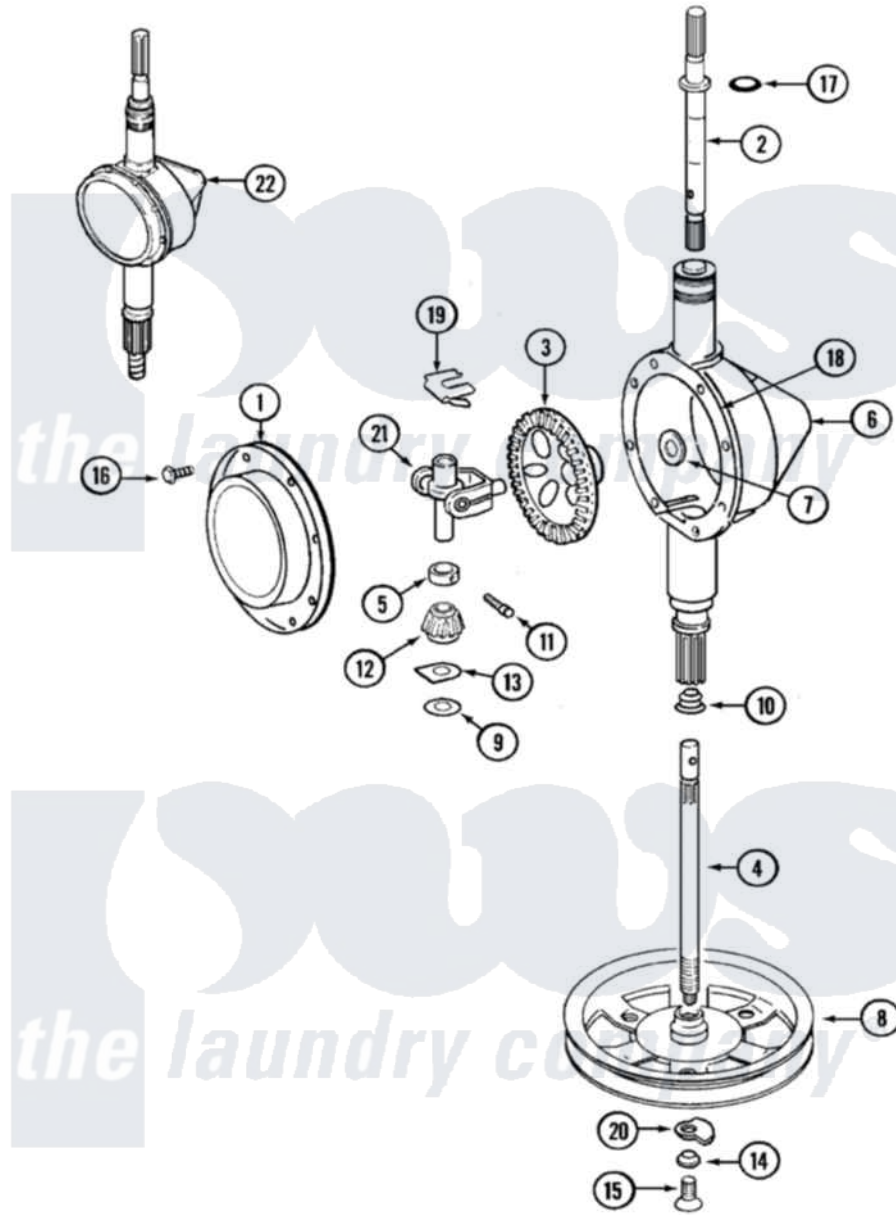

Maytag LAT2914AAM 06 - TRANSMISSION

Maytag [Residential Maytag LAT2914AAM Washer Parts](#) Parts Diagram 06 - TRANSMISSION
 Click on the part number to view part

Item	Original Part Number	Replaced By	Status	Part Description
1	206628			Cover, Transmission
2	207153	6-2097820		Kit- Shaft
3	206713	6-2067130		Gear- Beve
4	215411	12001451		Ctr Shaft W/Collar Andkeeper- Sha
5	215415		Not Available	COLLAR, LOWER
6	206625	6-2097790		Transmison
7	215394			Washer, Bevel Gear
8	211059	6-2301530		Pulley
9	211483	6-2114830		Washer- SP
10	206602	207843		Lip Seal Repair Kit
11	Y206629			Pin, Collar
12	215401	W10221114		Pinion
13	215395			Plate, Clutch
14	211090	22003555		Washer, Stop Lug
15	211375	681582		Screw
				SCREW, TRANSMISSION

16	215417	Not Available	SCREW, TRANSMISSION COVER
17	210690		Seal, Rubber
18	Y058700	675652	Adhesive
19	215581		Spring, Agitator Shaft
20	211089		Lug, Stop Pulley
21	206685	6-2066850	Yoke
22	206708	6-2097790	Transmison