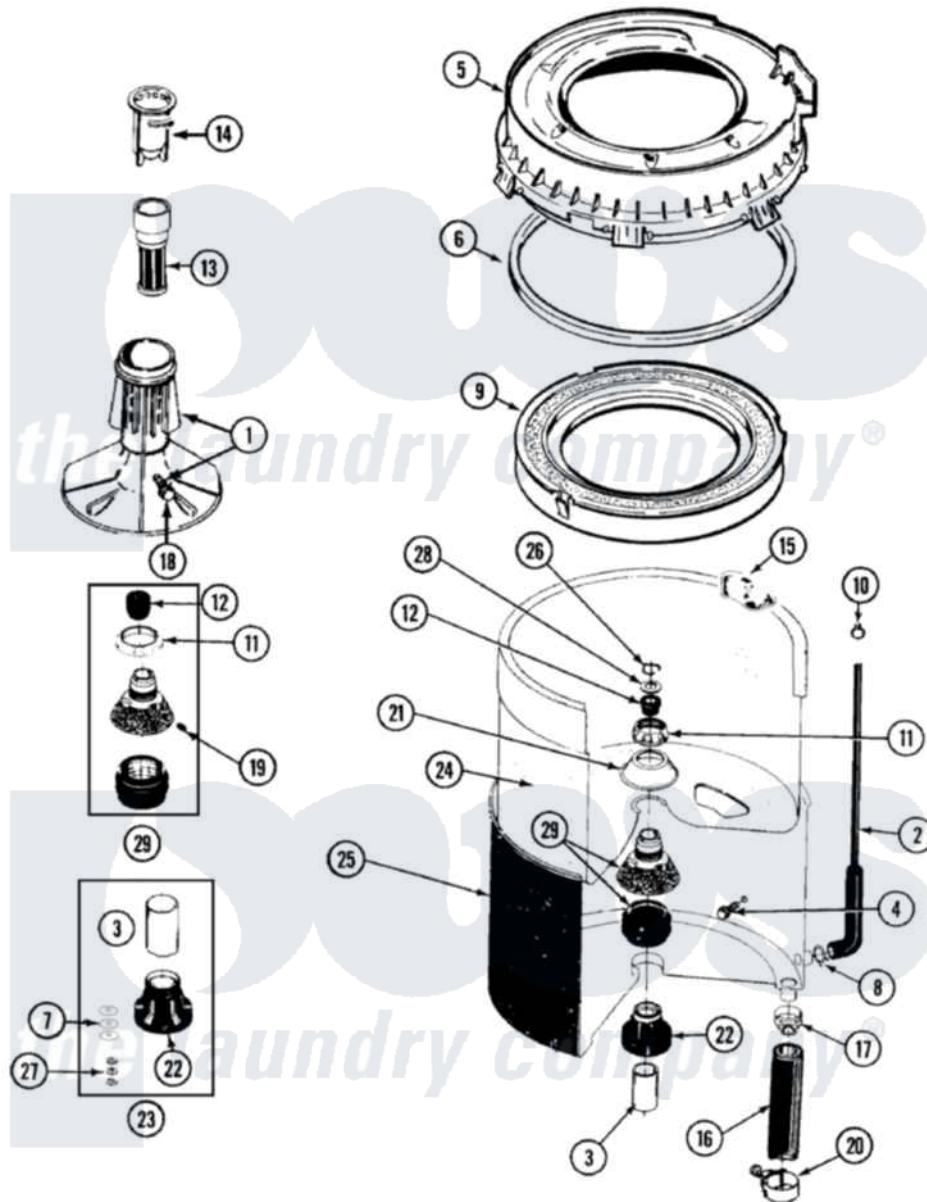

Maytag LAT2914AAM 07 - TUB

Maytag [Residential Maytag LAT2914AAM Washer Parts](#) Parts Diagram 07 - TUB
 Click on the part number to view part

Item	Original Part Number	Replaced By	Status	Part Description
1	207538			Agitator W/Lock Screw
2	22001036	22001619		Tube, Water Level Switch
3	211130			Bearing Liner, Tub Bearing
4	200744	W10175939		Bolt
"	205254	W10175938		Bolt
5	22001299			Tub Cover And Gasket Assembly
6	Y22001201	22001007		Gasket, Cover To Tub
7	211100			Washer, Outer Tub
8	211641			Clamp, 1-1/16"
9	22001142			Ring, Balance
10	410296	596669		Clamp, Manifold
11	211047	6-2110472		Nut- Clamp
12	Y0A4298	6-0A57420		Seal- Agitator
13	22001296		Not Available	FILTER, LINT (DISPENSER HSNG.)
14	22001294			Cup, Dispensing

15	215980		Plug, Filter Hole
16	Y212989		Hose, Outer Tub To Pump
17	201011	285655	Clamp, Hose
18	206478		Not Available
19	211618	22001423	Set Screw, Mounting Stem
20	202574	3367052	Clamp, Hose
21	211210		Washer, Clamping Nut
22	200824	6-2040130	Tub Bearin
23	204013	6-2040130	Tub Bearin
24	22001140	Y2201881	Tub, Inner Short White SP
25	22001115	22003312	Tub, Outer
26	Y015667		Retaining Ring
27	Y054867		Washer, Lock
28	Y015666		Washer, Retaining -
29	204012	6-2095720	Mounting S