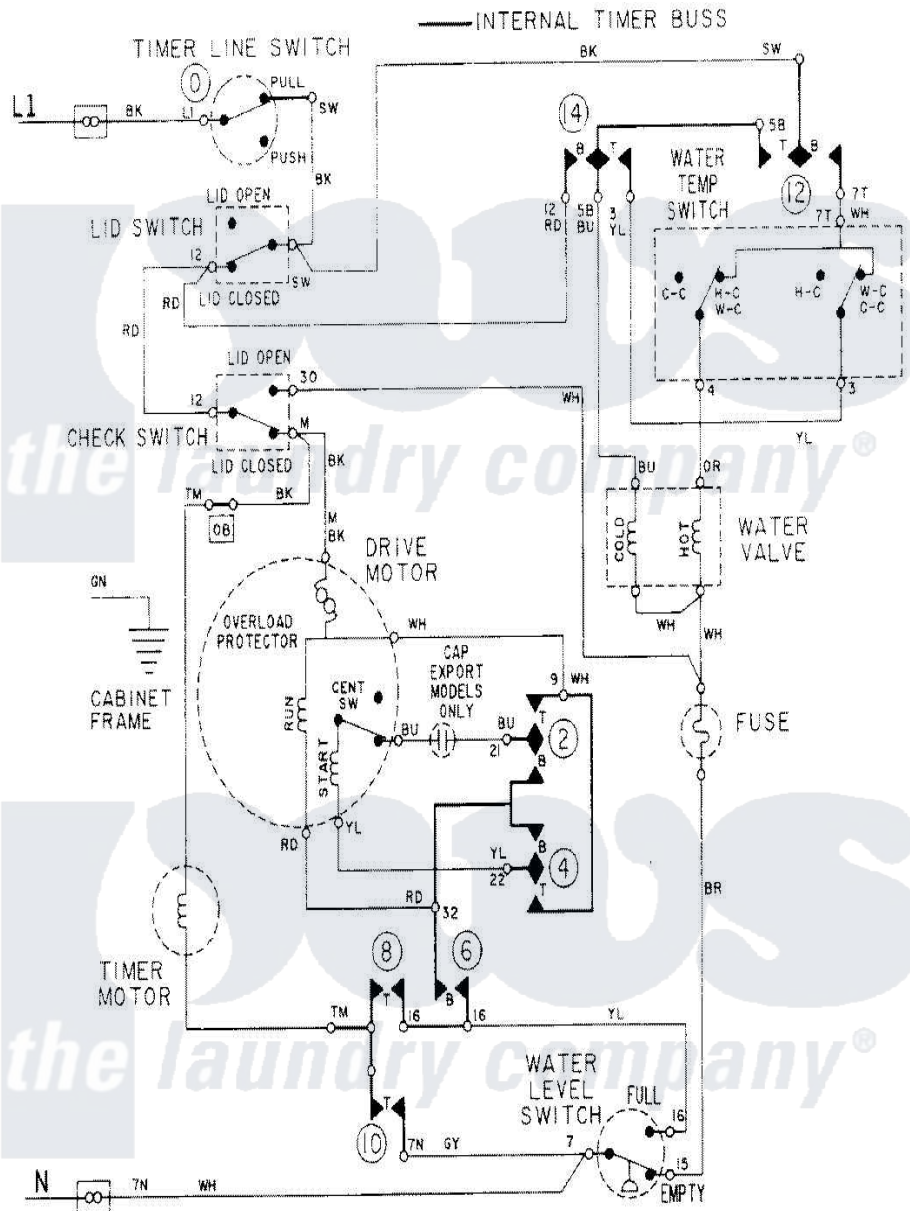

# Maytag LAT2914AAM 08 - WIRING INFORMATION

Maytag Residential Maytag LAT2914AAM Washer Parts Parts Diagram 08 - WIRING INFORMATION  
 Click on the part number to view part

Item	Original Part Number	Replaced By	Status	Part Description
NI	15001088		Not Available	WIRING INFORMATION