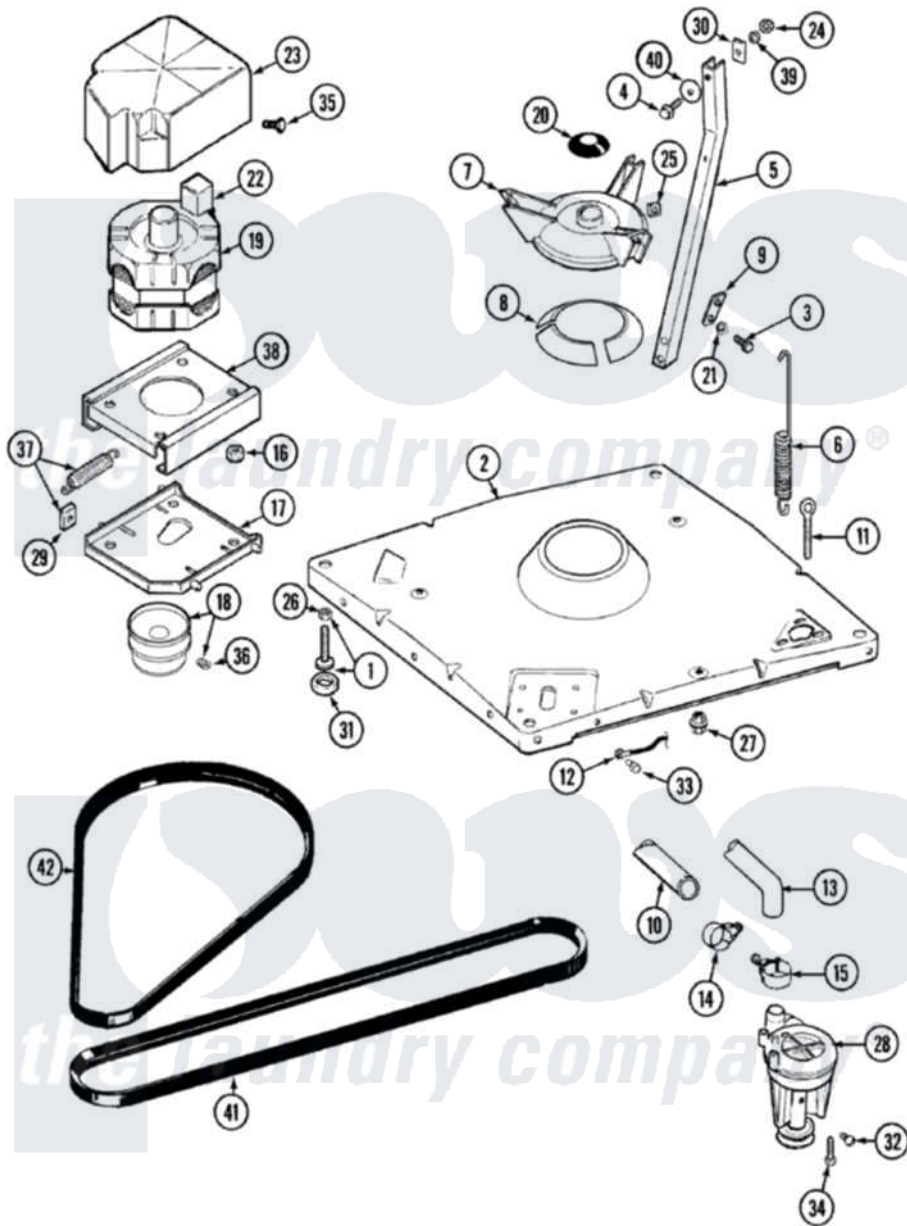

# Maytag LAT2915AAE 01 - BASE

Maytag Residential Maytag LAT2915AAE Washer Parts Parts Diagram 01 - BASE  
 Click on the part number to view part

Item	Original Part Number	Replaced By	Status	Part Description
1	Y302699	<a href="#">22003428</a>		Leg, Adjustable
2	22001172	<a href="#">22002150</a>		Base
3	<a href="#">Y015627</a>			Screw- Hex
4	205254	<a href="#">W10175938</a>		Bolt
"	200744	<a href="#">W10175939</a>		Bolt
5	<a href="#">213053</a>			Brace, Tub Part Not Used
6	<a href="#">22001300</a>			Spring, Centering
7	<a href="#">203725</a>			Damper W/Bolt And Clip
8	<a href="#">203956</a>			Damper Pad Kit
9	<a href="#">213073</a>			Washer, Double Brace
10	214767	<a href="#">22001448</a>		Hose, Pump
11	<a href="#">216416</a>			Bolt, Eye/Centering Spring
12	<a href="#">901220</a>			Ground Wire
13	<a href="#">213045</a>			Hose, Outer Tub Part Not Used
14	202574	<a href="#">3367052</a>		Clamp, Hose
15	202574	<a href="#">3367052</a>		Clamp, Hose