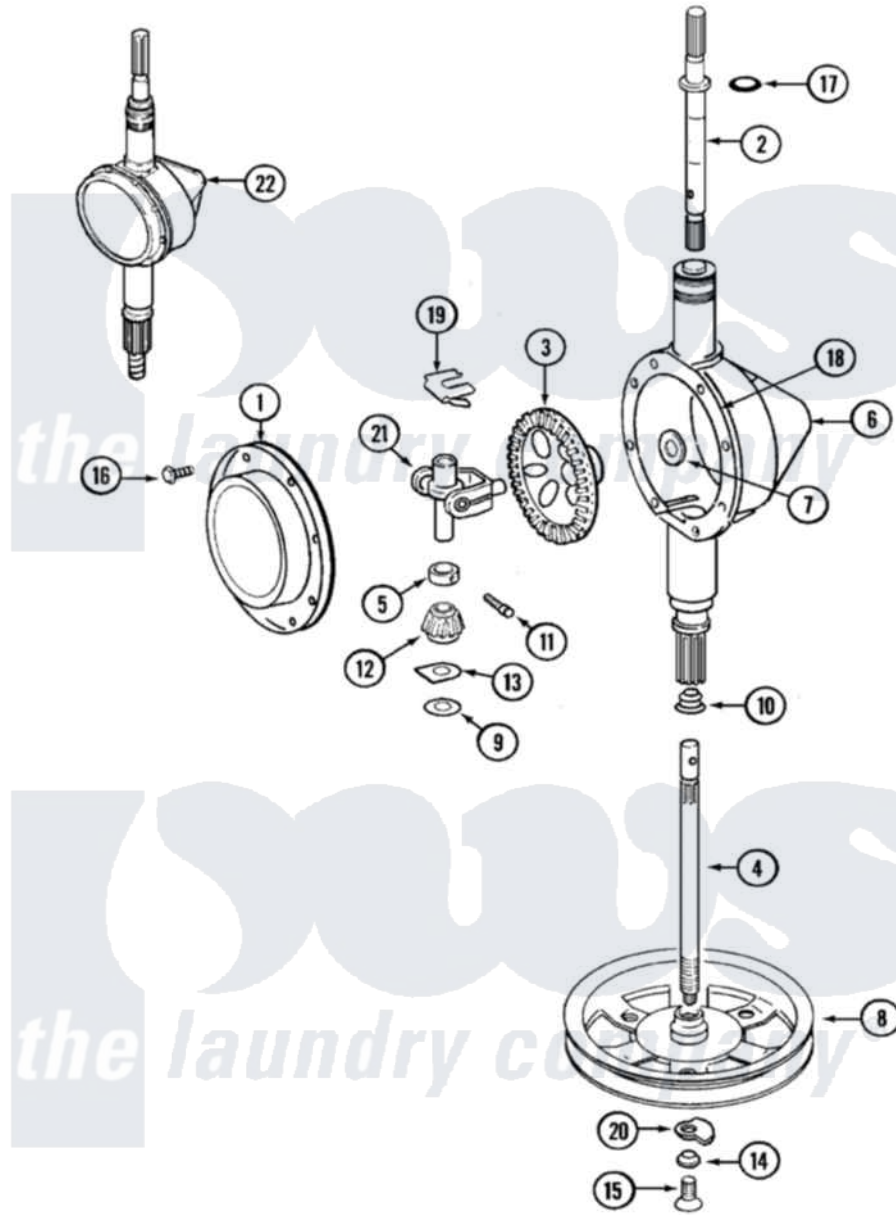

Maytag LAT2915AAE 06 - TRANSMISSION

Maytag Residential Maytag LAT2915AAE Washer Parts Parts Diagram 06 - TRANSMISSION
 Click on the part number to view part

Item	Original Part Number	Replaced By	Status	Part Description
1	206628			Cover, Transmission
2	207153	6-2097820		Kit- Shaft
3	206713	6-2067130		Gear- Beve
4	215410	12001450		Ctr Shaft W/Collar Andkeeper- Dp
5	215415		Not Available	COLLAR, LOWER
6	206624	6-2097750		Trans Dee
7	215394			Washer, Bevel Gear
8	211059	6-2301530		Pulley
9	211483	6-2114830		Washer- SP
10	206602	207843		Lip Seal Repair Kit
11	Y206629			Pin, Collar
12	215401	W10221114		Pinion
13	215395			Plate, Clutch
14	211090	22003555		Washer, Stop Lug
15	211375	681582		Screw
				SCREW, TRANSMISSION

16	215417	Not Available	SCREW, TRANSMISSION COVER
17	210690		Seal, Rubber
18	Y058700	675652	Adhesive
19	215581		Spring, Agitator Shaft
20	211089		Lug, Stop Pulley
21	206685	6-2066850	Yoke
22	206707	6-2097750	Trans Dee