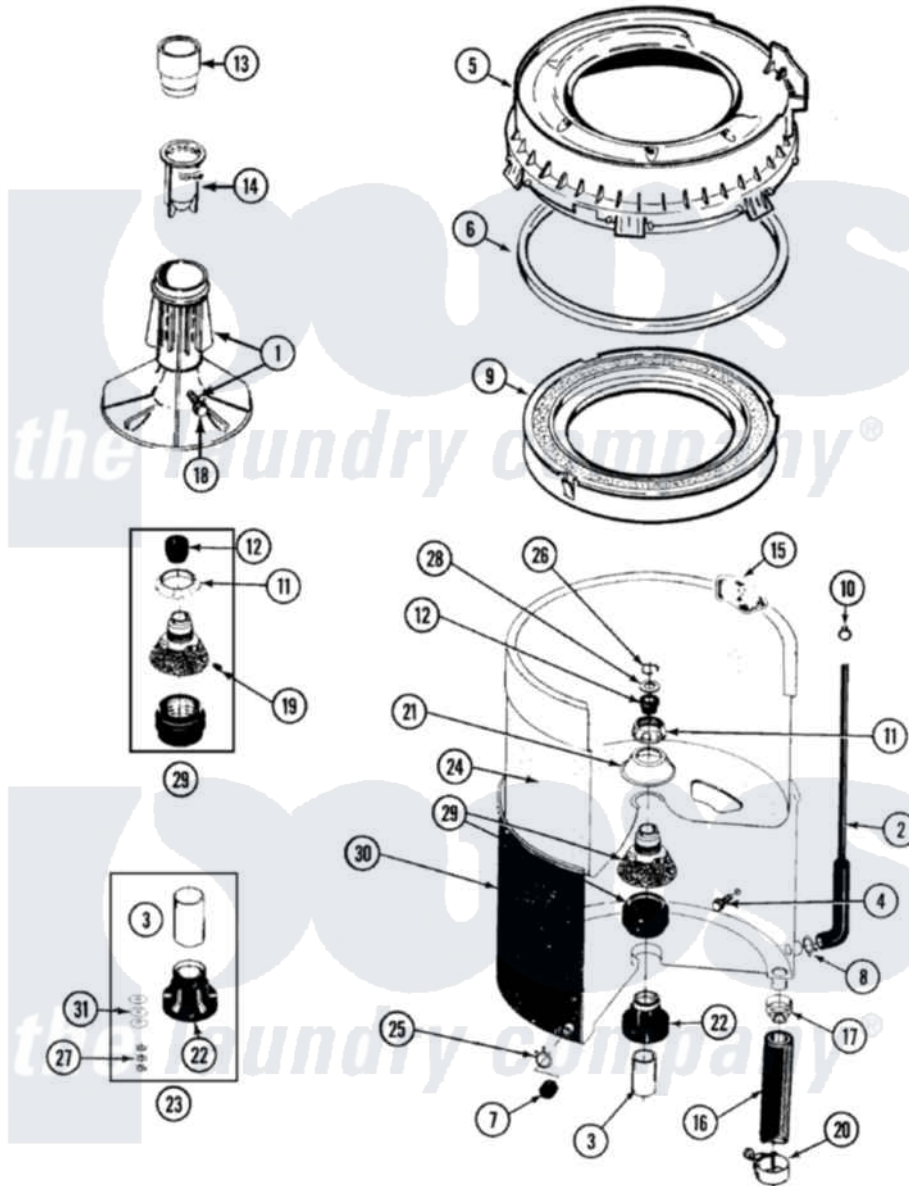

Maytag LAT2915AAE 07 - TUB

Maytag [Residential Maytag LAT2915AAE Washer Parts](#) Parts Diagram 07 - TUB
 Click on the part number to view part

Item	Original Part Number	Replaced By	Status	Part Description
1	207228			Agitator W/Lock Screw
2	22001036	22001619		Tube, Water Level Switch
3	211130			Bearing Liner, Tub Bearing
4	200744	W10175939		Bolt
"	205254	W10175938		Bolt
5	22001299			Tub Cover And Gasket Assembly
6	Y22001201	22001007		Gasket, Cover To Tub
7	214725			Cap For Spout-Outer Tub
8	211641			Clamp, 1-1/16"
9	22001142			Ring, Balance
10	410296	596669		Clamp, Manifold
11	211047	6-2110472		Nut- Clamp
12	Y0A4298	6-0A57420		Seal- Agitator
13	22001295			Housing, Dispenser
14	22001294			Cup, Dispensing
15	207219			Filter, Self-Cleaning

16	213045		Hose, Outer Tub Part Not Used
17	201011	285655	Clamp, Hose
18	206478		Not Available
19	211618	22001423	Set Screw, Mounting Stem
20	202574	3367052	Clamp, Hose
21	211210		Washer, Clamping Nut
22	200824	6-2040130	Tub Bearin
23	204013	6-2040130	Tub Bearin
24	22001139		Tub, Inner
25	214739	596669	Clamp, Manifold
26	Y015667		Retaining Ring
27	Y054867		Washer, Lock
28	Y015666		Washer, Retaining -
29	204012	6-2095720	Mounting S
30	22001114		Not Available
31	211100		TUB, OUTER (EX. LARGE)
			Washer, Outer Tub