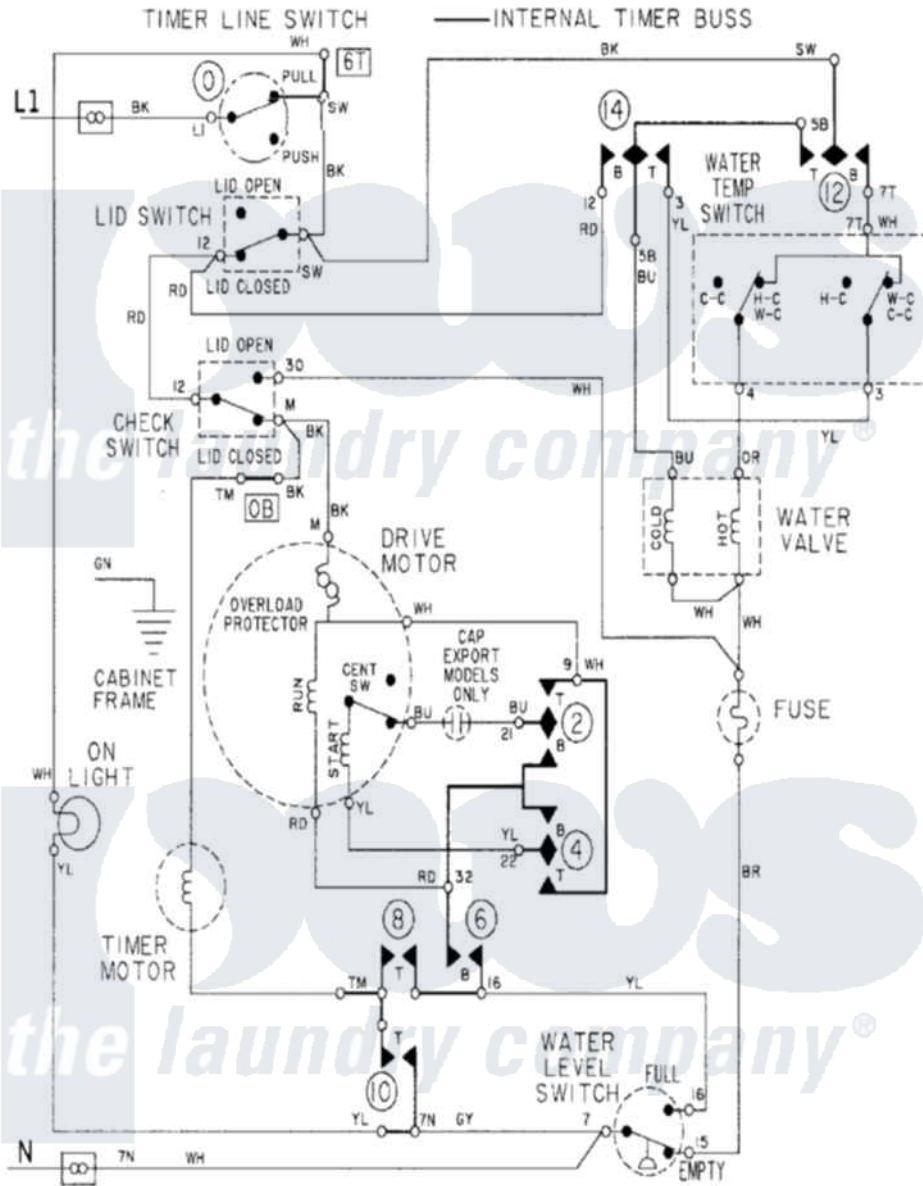

# Maytag LAT2915AAE 08 - WIRING INFORMATION

Maytag Residential Maytag LAT2915AAE Washer Parts Parts Diagram 08 - WIRING INFORMATION  
 Click on the part number to view part

Item	Original Part Number	Replaced By	Status	Part Description
NI	15001439		Not Available	WIRING INFORMATION