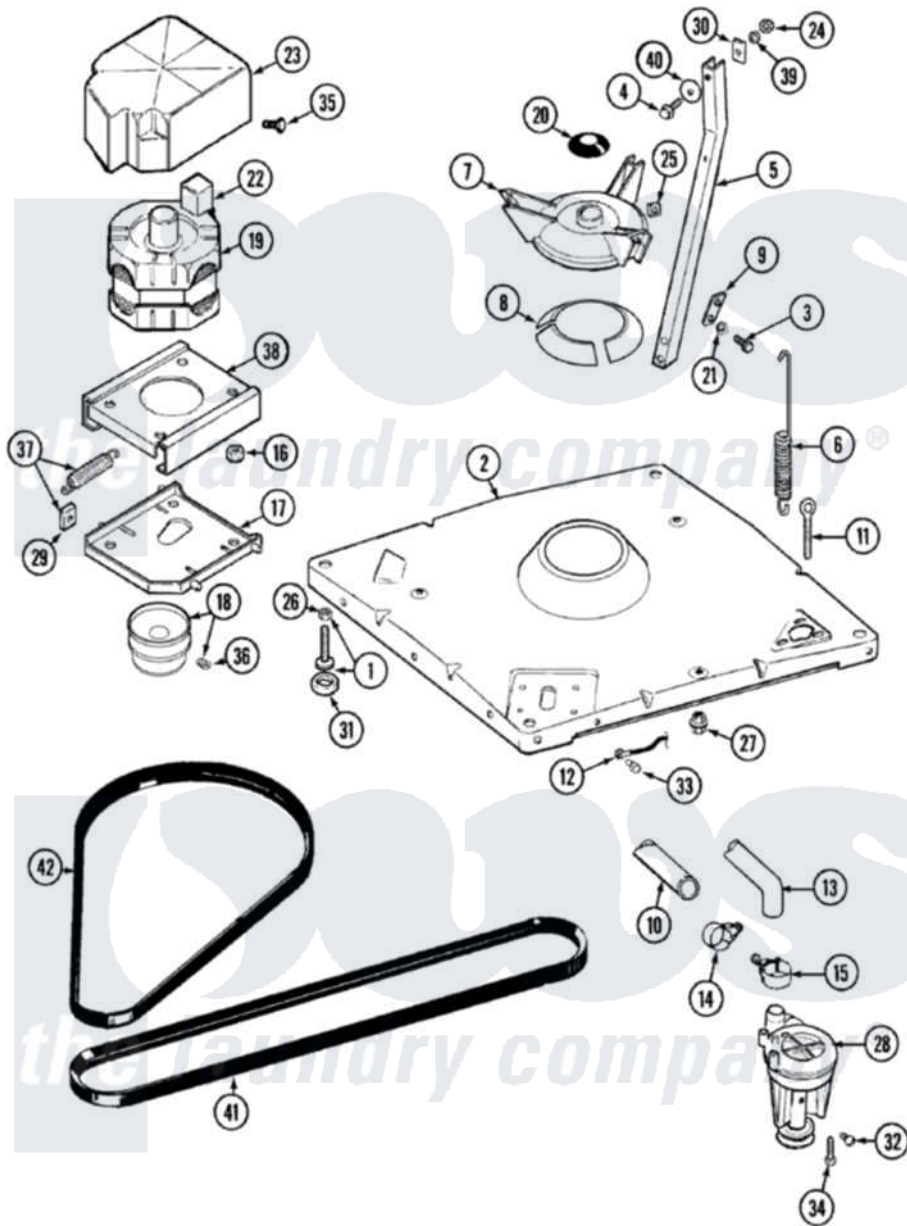

# Maytag LAT2915AAM 01 - BASE

Maytag [Residential Maytag LAT2915AAM Washer Parts](#) Parts Diagram 01 - BASE  
 Click on the part number to view part

| Item | Original Part Number     | Replaced By               | Status | Part Description              |
|------|--------------------------|---------------------------|--------|-------------------------------|
| 1    | Y302699                  | <a href="#">22003428</a>  |        | Leg, Adjustable               |
| 2    | 22001172                 | <a href="#">22002150</a>  |        | Base                          |
| 3    | <a href="#">Y015627</a>  |                           |        | Screw- Hex                    |
| 4    | 205254                   | <a href="#">W10175938</a> |        | Bolt                          |
| "    | 200744                   | <a href="#">W10175939</a> |        | Bolt                          |
| 5    | <a href="#">213053</a>   |                           |        | Brace, Tub Part Not Used      |
| 6    | <a href="#">22001300</a> |                           |        | Spring, Centering             |
| 7    | <a href="#">203725</a>   |                           |        | Damper W/Bolt And Clip        |
| 8    | <a href="#">203956</a>   |                           |        | Damper Pad Kit                |
| 9    | <a href="#">213073</a>   |                           |        | Washer, Double Brace          |
| 10   | 214767                   | <a href="#">22001448</a>  |        | Hose, Pump                    |
| 11   | <a href="#">216416</a>   |                           |        | Bolt, Eye/Centering Spring    |
| 12   | <a href="#">901220</a>   |                           |        | Ground Wire                   |
| 13   | <a href="#">213045</a>   |                           |        | Hose, Outer Tub Part Not Used |
| 14   | 202574                   | <a href="#">3367052</a>   |        | Clamp, Hose                   |
| 15   | 202574                   | <a href="#">3367052</a>   |        | Clamp, Hose                   |