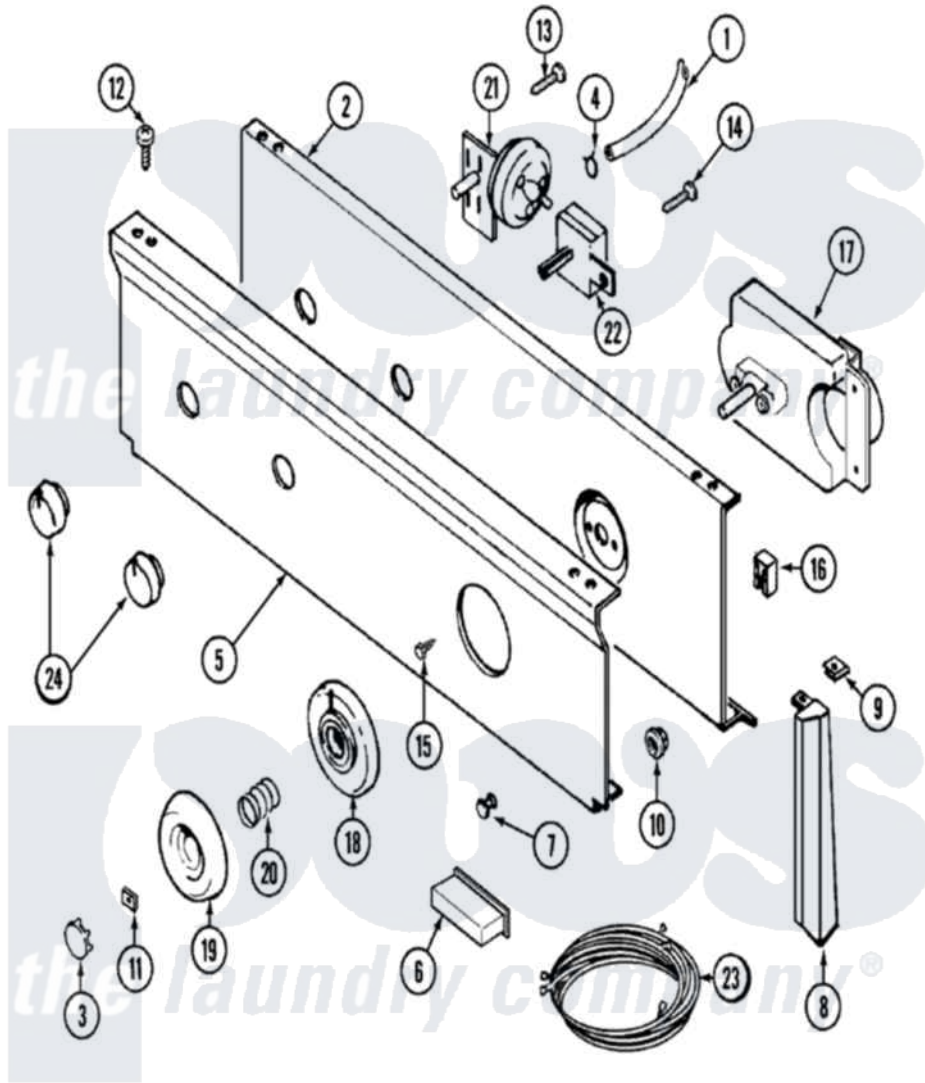

# Maytag LAT2915AAM 04 - CONTROL PANEL

Maytag [Residential Maytag LAT2915AAM Washer Parts](#) Parts Diagram 04 - CONTROL PANEL  
 Click on the part number to view part

Item	Original Part Number	Replaced By	Status	Part Description
1	22001036	<a href="#">22001619</a>		Tube, Water Level Switch
2	<a href="#">22001132</a>			Plate, Support
"	315483	<a href="#">3370225</a>		Screw
"	<a href="#">204807</a>			Ground Wire, Supp. Plte To Top Cover
3	22001447		Not Available	CAP, KNOB (ALM)
4	410296	<a href="#">596669</a>		Clamp, Manifold
5	22001541		Not Available	PANEL, CONTROL (ALM)
6	<a href="#">214897</a>			Pad, Control Panel
7	22001215	<a href="#">7730P011-60</a>		Lens, Indicator Light
8	22001566	<a href="#">22001293</a>		End Cap, Control Panel
"	<a href="#">22001293</a>			End Cap, Control Panel
"	22001292	<a href="#">22001567</a>		Cap, End
"	<a href="#">22001567</a>			Cap, End
9	<a href="#">214894</a>			Fastener, End Cap
10	<a href="#">214872</a>			Palnut, End Cap Note: Nut, Lamp Holder

11	<a href="#">211605</a>		Bezel, Timer Dial
12	<a href="#">210932</a>		Screw, No.8 X 9/16 Ctsk Note: Screw, Inlet Duct
13	211168	<a href="#">W10139210</a>	Screw, 8-18 X 5/16
14	211168	<a href="#">W10139210</a>	Screw, 8-18 X 5/16
15	<a href="#">216412</a>		Screw, Bracket To Timer
16	<a href="#">903115</a>		Lock Light
17	22001515	Not Available	MOTOR, TIMER
"	<a href="#">22001538</a>		Timer
18	22001266	Not Available	BEZEL, TIMER KNOB (ALM)
19	22001199	Not Available	KNOB ASSY. (ALM)
20	<a href="#">211065</a>		Spring, Index Wheel
21	<a href="#">208201</a>		Switch, Pressure
22	208283	Not Available	SWITCH, WATER TEMPERATURE
23	<a href="#">22001317</a>		Wire Harness, Main
24	22001269	Not Available	KNOB ASSY. (ALM)
25	22001534	Not Available	MANUAL, USE & CARE