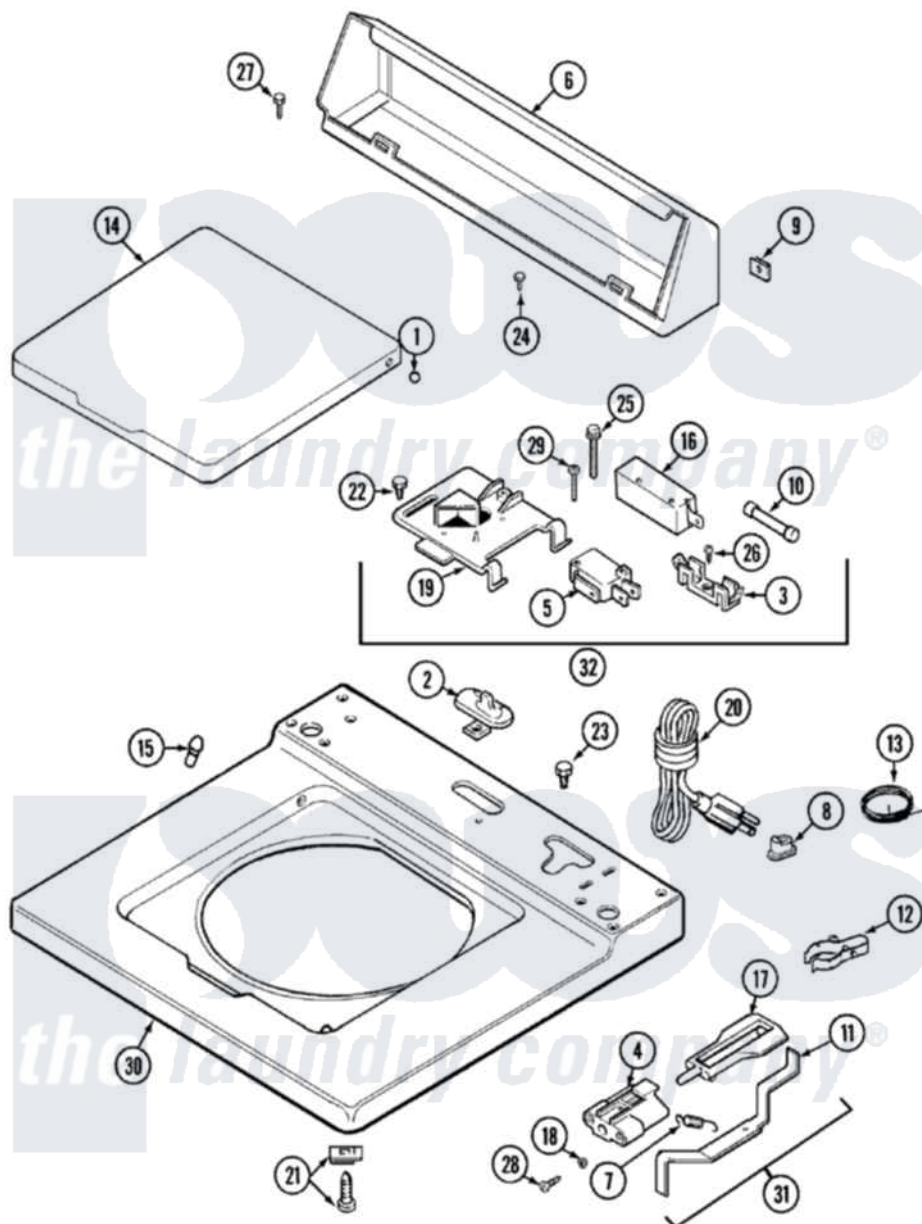

# Maytag LAT2915AAM 05 - TOP

Maytag [Residential Maytag LAT2915AAM Washer Parts](#) Parts Diagram 05 - TOP  
 Click on the part number to view part

Item	Original Part Number	Replaced By	Status	Part Description
1	<a href="#">211726</a>			Hinge, Ball Lid
2	207159	<a href="#">489355</a>		Screw, 8 X 1/2
"	<a href="#">22001298</a>			Cap, Top Cover
3	<a href="#">207167</a>			Block, Fuse
4	216256		Not Available	BRACKET, UNBALANCE
5	<a href="#">207166</a>			Switch, Check
6	205635L		Not Available	CONSOLE (ALM)
7	<a href="#">213720</a>			Spring, Lid Switch
8	<a href="#">211881</a>			Grommet, Cord Part Not Used-Gas Models Only
9	<a href="#">215075</a>			Fastener, Control Panel To Console
10	207168	<a href="#">22001682</a>		Switch Assembly, Lid W/4amp Fuse
11	<a href="#">22001136</a>			Lever, Unbalance
12	<a href="#">301548</a>			Clamp, Ground Wire
13	<a href="#">311155</a>			Ground Wire And Clamp

14	22001207		Not Available	LID W/LEGEND (ALM)---NA
15	<a href="#">212716</a>			Bumper, Lid
16	205415	<a href="#">279347</a>		Switch-Lid
17	<a href="#">216255</a>			Plunger, Lid Switch
18	<a href="#">211500</a>			Washer, Bracket To Top Cover
19	Y215699	<a href="#">22001678</a>		Bracket, Switch And Fuse
20	208194	<a href="#">22003062</a>		Cord, Power
21	<a href="#">204445</a>			Screw And Fastener Assembly
22	207159	<a href="#">489355</a>		Screw, 8 X 1/2
23	315483	<a href="#">3370225</a>		Screw
24	216423	<a href="#">3370225</a>		Screw
25	<a href="#">213501</a>			Screw, No.6-20 X 1-1/8 Inch
26	<a href="#">Y311711</a>			Screw, Fuse Block
27	<a href="#">Y313559</a>			Screw
28	910182	<a href="#">25-7809</a>		Screw, No.6-20 1/2 Flthd Torx
29	<a href="#">22001352</a>			Screw, Check Switch
30	22001118		Not Available	TOP, MAIN (ALM)---NA
31	<a href="#">22001311</a>			Unbalance Lever Assembly
32	207176	<a href="#">22001682</a>		Switch Assembly, Lid W/4amp Fuse