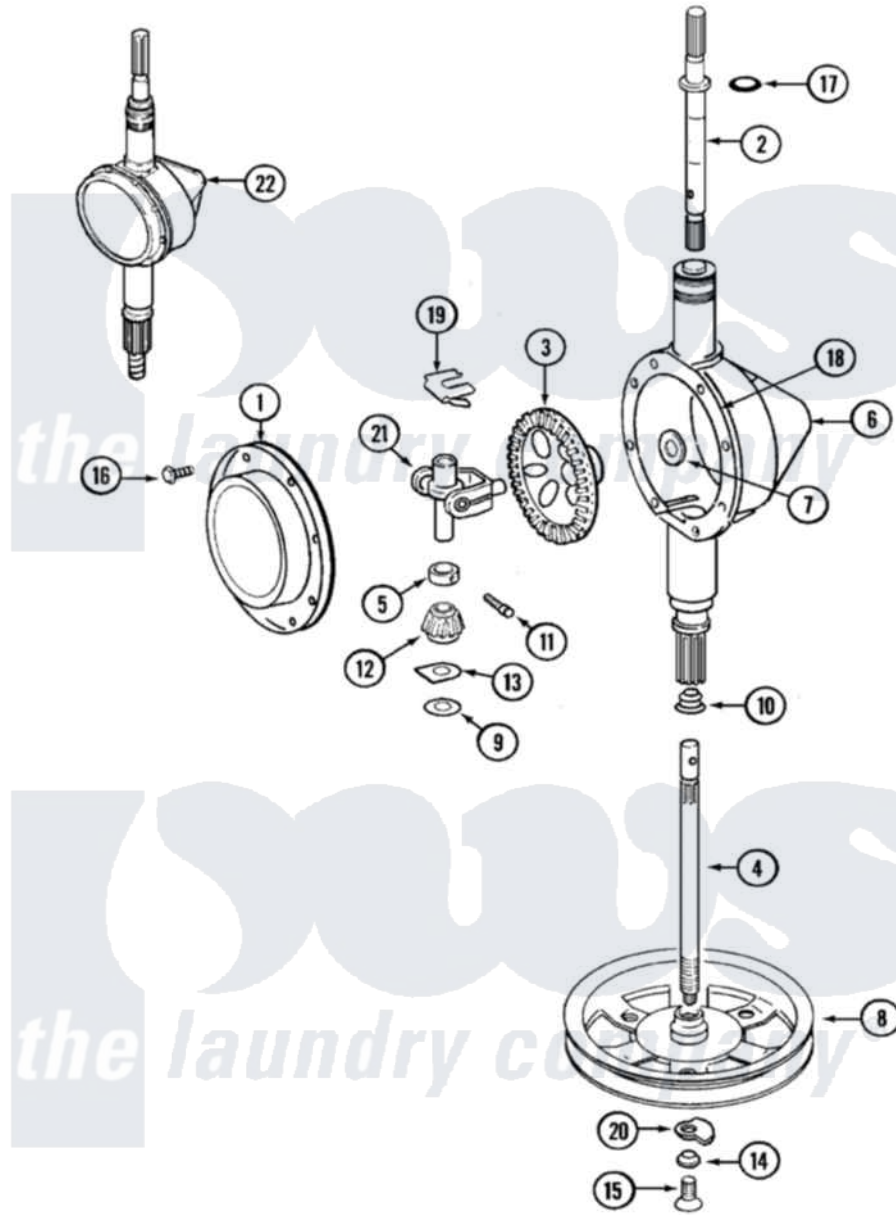

Maytag LAT2915AAM 06 - TRANSMISSION

Maytag [Residential Maytag LAT2915AAM Washer Parts](#) Parts Diagram 06 - TRANSMISSION
 Click on the part number to view part

Item	Original Part Number	Replaced By	Status	Part Description
1	206628			Cover, Transmission
2	207153	6-2097820		Kit- Shaft
3	206713	6-2067130		Gear- Beve
4	215410	12001450		Ctr Shaft W/Collar Andkeeper- Dp
5	215415		Not Available	COLLAR, LOWER
6	206624	6-2097750		Trans Dee
7	215394			Washer, Bevel Gear
8	211059	6-2301530		Pulley
9	211483	6-2114830		Washer- SP
10	206602	207843		Lip Seal Repair Kit
11	Y206629			Pin, Collar
12	215401	W10221114		Pinion
13	215395			Plate, Clutch
14	211090	22003555		Washer, Stop Lug
15	211375	681582		Screw
				SCREW, TRANSMISSION

16	215417	Not Available	SCREW, TRANSMISSION COVER
17	210690		Seal, Rubber
18	Y058700	675652	Adhesive
19	215581		Spring, Agitator Shaft
20	211089		Lug, Stop Pulley
21	206685	6-2066850	Yoke
22	206707	6-2097750	Trans Dee