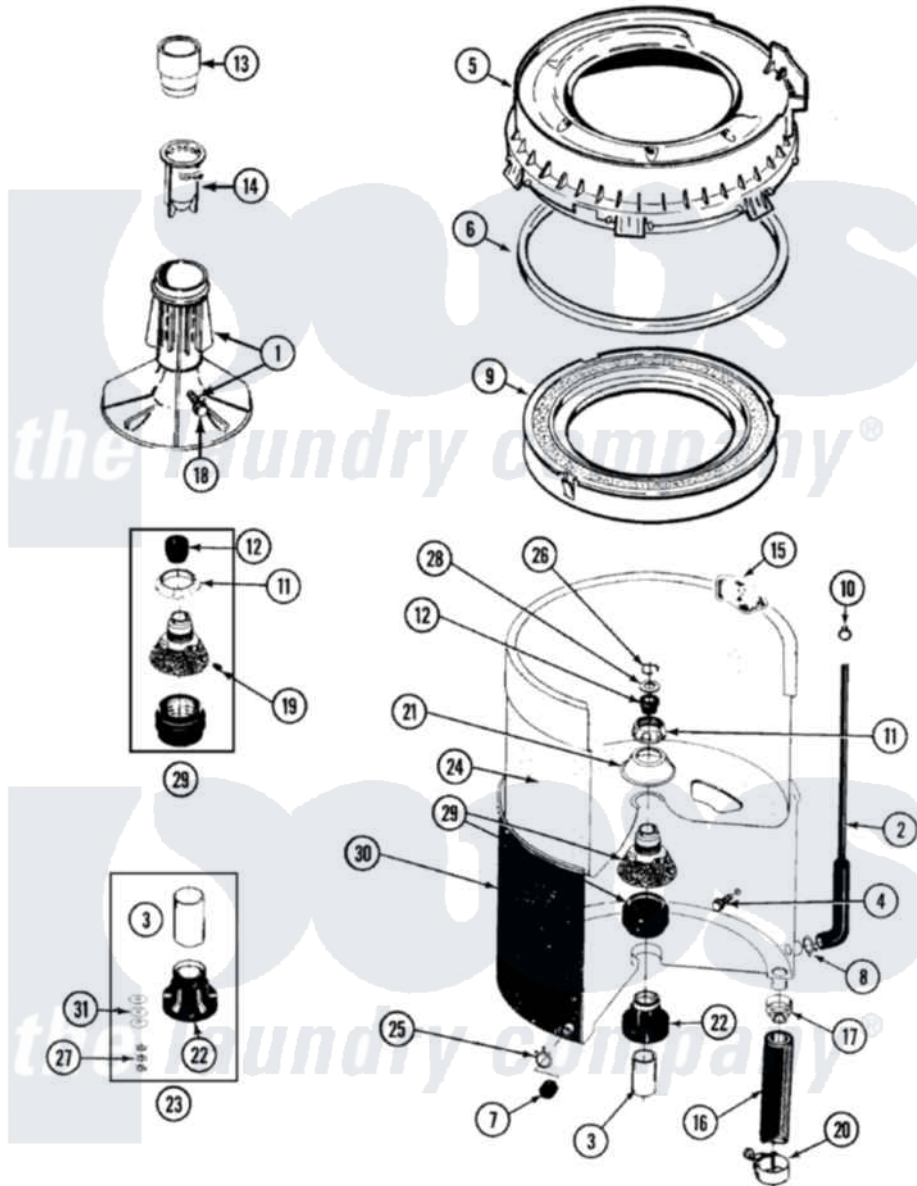

Maytag LAT2915AAM 07 - TUB

Maytag [Residential Maytag LAT2915AAM Washer Parts](#) Parts Diagram 07 - TUB
 Click on the part number to view part

Item	Original Part Number	Replaced By	Status	Part Description
1	207228			Agitator W/Lock Screw
2	22001036	22001619		Tube, Water Level Switch
3	211130			Bearing Liner, Tub Bearing
4	200744	W10175939		Bolt
"	205254	W10175938		Bolt
5	22001299			Tub Cover And Gasket Assembly
6	Y22001201	22001007		Gasket, Cover To Tub
7	214725			Cap For Spout-Outer Tub
8	211641			Clamp, 1-1/16"
9	22001142			Ring, Balance
10	410296	596669		Clamp, Manifold
11	211047	6-2110472		Nut- Clamp
12	Y0A4298	6-0A57420		Seal- Agitator
13	22001295			Housing, Dispenser
14	22001294			Cup, Dispensing
15	207219			Filter, Self-Cleaning

16	213045		Hose, Outer Tub Part Not Used
17	201011	285655	Clamp, Hose
18	206478		Not Available
19	211618	22001423	Set Screw, Mounting Stem
20	202574	3367052	Clamp, Hose
21	211210		Washer, Clamping Nut
22	200824	6-2040130	Tub Bearin
23	204013	6-2040130	Tub Bearin
24	22001139		Tub, Inner
25	214739	596669	Clamp, Manifold
26	Y015667		Retaining Ring
27	Y054867		Washer, Lock
28	Y015666		Washer, Retaining -
29	204012	6-2095720	Mounting S
30	22001114		Not Available
31	211100		TUB, OUTER (EX. LARGE)
			Washer, Outer Tub