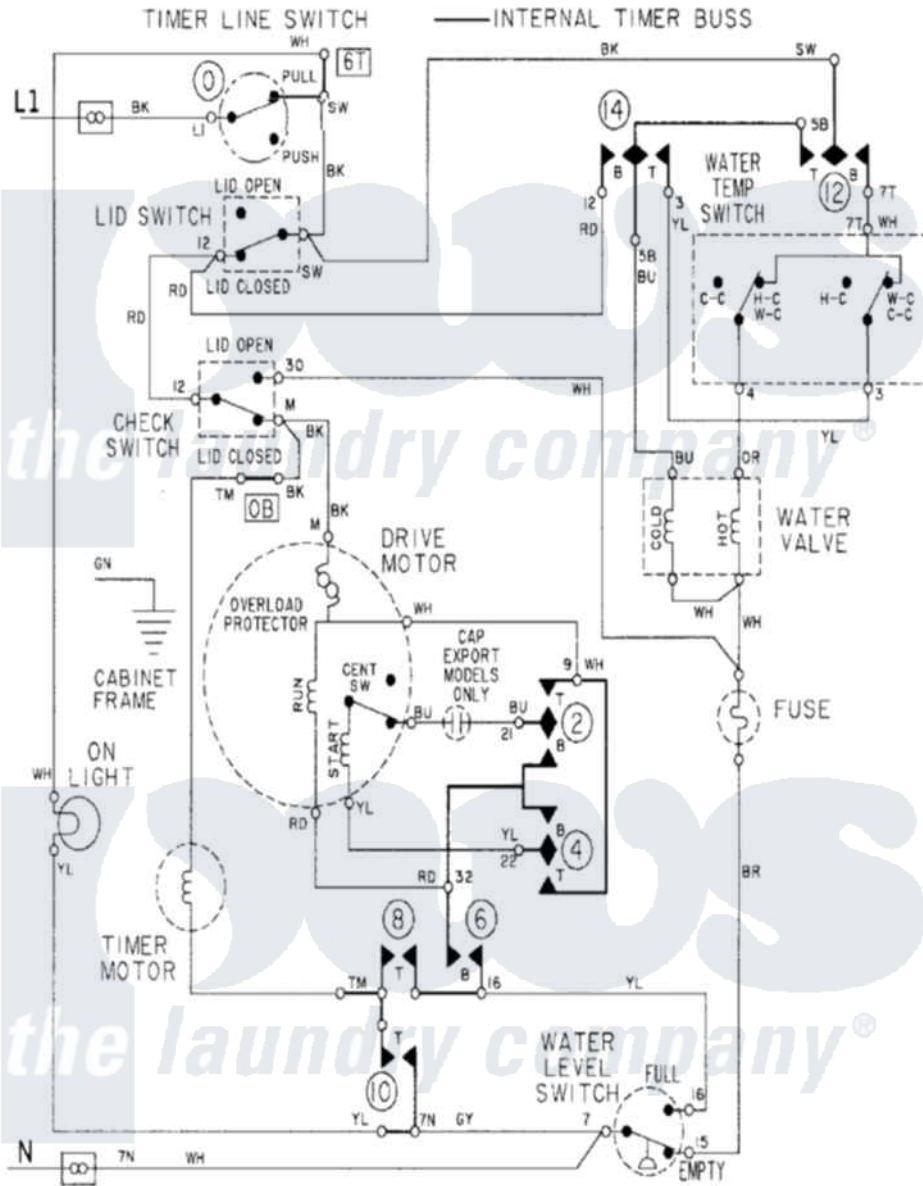

Maytag LAT2915AAM 08 - WIRING INFORMATION

Maytag Residential Maytag LAT2915AAM Washer Parts Parts Diagram 08 - WIRING INFORMATION
 Click on the part number to view part

Item	Original Part Number	Replaced By	Status	Part Description
NI	15001439		Not Available	WIRING INFORMATION